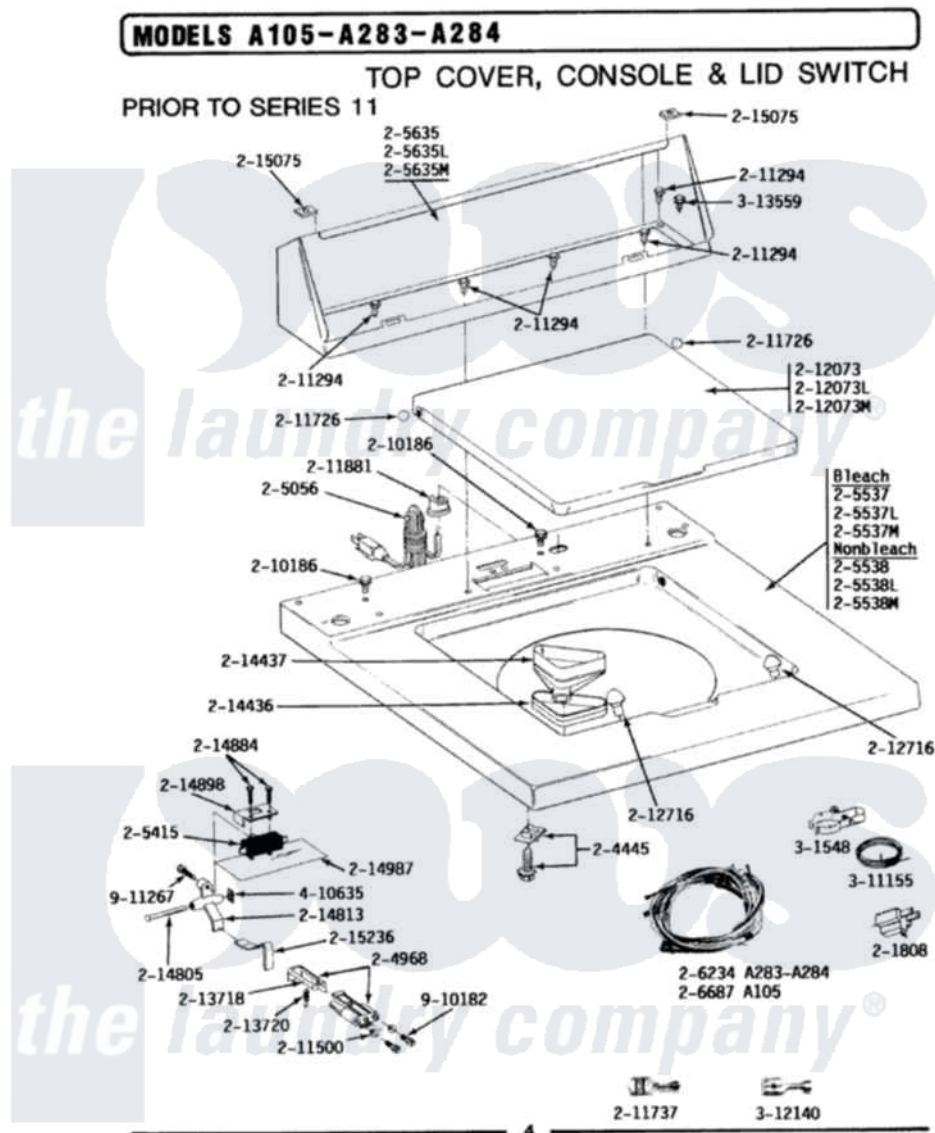

Maytag A284 06 - TOP COVER, CONSOLE & LID SWITCH

Maytag [Residential Maytag A284 Washer Parts](#) Parts Diagram 06 - TOP COVER, CONSOLE & LID SWITCH
 Click on the part number to view part

Item	Original Part Number	Replaced By	Status	Part Description
1	Y201808			Converter
2	204445			Screw And Fastener Assembly
3	204968			Plunger And Bracket Assembly--W
4	205056	204590		Cord, Power
5	205415	279347		Switch-Lid
6	205537			Top Cover-White
9	205635			Console
12	206234		Not Available	WIRE HARNESS
13	210186	3370225		Screw
14	211294	90767		Screw, 8A X 3/8 HeX Washer Head Tapping
15	211500			Washer, Bracket To Top Cover
16	211726			Hinge, Ball Lid
17	211737	248562		Terminal
18	211881			Grommet, Cord Part Not Used-Gas Models Only

19	212073		LID (WHITE)
22	212716		Bumper, Lid
23	213718		Plunger, Lid Switch
24	213720		Spring, Lid Switch
25	214436		Gasket
26	214437	215577	Bleach Inlet White
27	214805		Pin For Unbalance Lever
28	214813	Not Available	LEVER FOR LID SWITCH
29	214884	213501	Screw, No.6-20 X 1-1/8 Inch
30	214898		Cover For Lid Switch
31	214987		Moisture Barrier For Switch
32	215075		Fastener, Control Panel To Console
33	215236	214804	Unbalance Lever
34	301548		Clamp, Ground Wire
35	311155		Ground Wire And Clamp
36	Y312140		Wire Connector
37	Y313559		Screw
38	410635		Fastener
NI	910182	25-7809	Screw, No.6-20 1/2 Flthd Torx
"	911267		Screw, Pump Cover