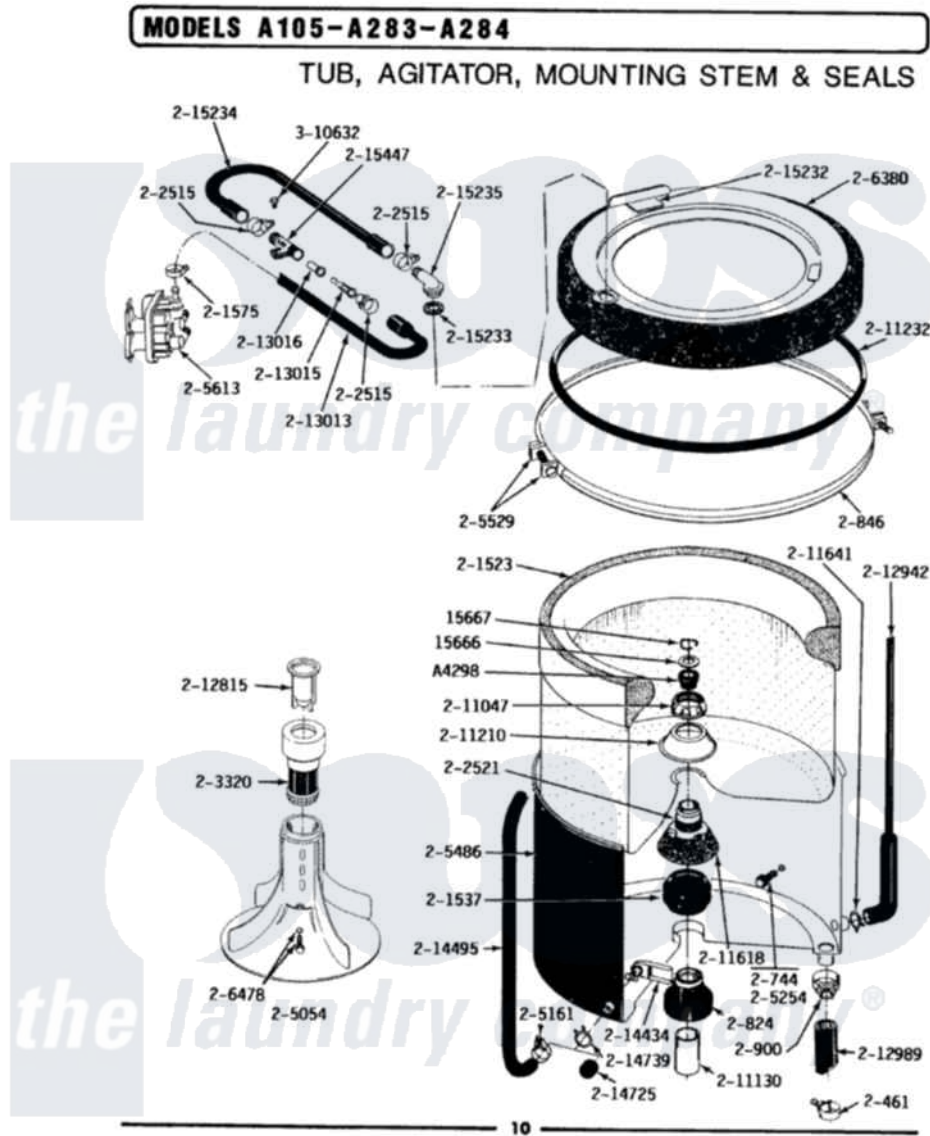

Maytag A284 09 - TUB, AGITATOR, MOUNTING STEM & SEAL

Maytag Residential Maytag A284 Washer Parts Parts Diagram 09 - TUB, AGITATOR, MOUNTING STEM & SEAL
 Click on the part number to view part

Item	Original Part Number	Replaced By	Status	Part Description
1	Y0A4298	6-0A57420		Seal- Agitator
2	Y015666			Washer, Retaining -
3	Y015667			Retaining Ring
NI	Y054867			Washer, Lock
5	200461	285655		Clamp, Hose
6	200744	W10175939		Bolt
7	200824	6-2040130		Tub Bearin
8	200846			Clamp - Tub Cover
9	200900	616099		Clamp
10	201523		Not Available	INNER TUB
11	201537	6-2095720		Mounting S
12	201575			Clamp, Hose
13	202515	596669		Clamp, Manifold
14	202521	6-2095720		Mounting S
15	203320		Not Available	LINT FILTER - DISPENSER
NI	204012	6-2095720		Mounting S

"	204013	6-2040130		Tub Bearin
18	205054		Not Available	AGITATOR
19	205161	489503		Clamp
20	205254	W10175938		Bolt
21	205486		Not Available	PART NOT USED
22	205529			Nut And Bolt Kit For Tub Clam
23	205613			Water Valve
24	206380		Not Available	COVER, TUB
25	206478		Not Available	SCREW & WASHER FOR AGITATOR
26	206478		Not Available	SCREW & WASHER FOR AGITATOR
NI	211047	6-2110472		Nut- Clamp
28	211100			Washer, Outer Tub
29	211130			Bearing Liner, Tub Bearing
30	211210			Washer, Clamping Nut
31	211232			Seal, Tub Cover
32	211618	22001423		Set Screw, Mounting Stem
33	211641			Clamp, 1-1/16"
34	212815		Not Available	DISPENSER CUP
35	212942	22001619		Tube, Water Level Switch
36	Y212989			Hose, Outer Tub To Pump
37	213013			Hose, Injector
38	213015			Nozzle, Injector
39	213016	216201		Nozzle
40	214434			Spout, Deflector
42	214725			Cap For Spout-Outer Tub
43	214739	596669		Clamp, Manifold
44	215232			Bumper, Unbalance
45	215233			Seal For Injector Tube
46	Y215234			Hose, Injector Fill
NI	215235			Tube, Injector
"	215447			Sleeve For Injector
"	Y310632	1163839		Screw