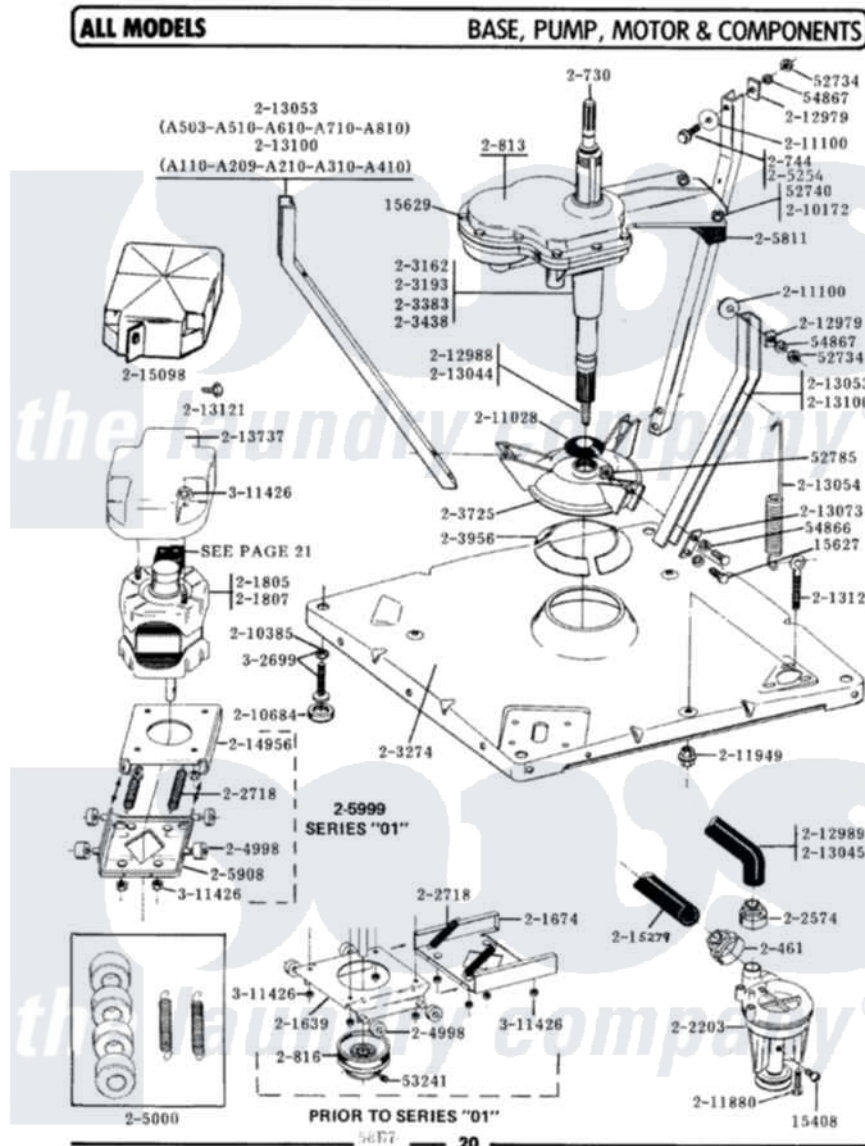

# Maytag A305 02 - BASE, PUMP, MOTOR & COMPONENTS

Maytag Residential Maytag A305 Washer Parts Diagram 02 - BASE, PUMP, MOTOR & COMPONENTS  
 Click on the part number to view part

Item	Original Part Number	Replaced By	Status	Part Description
1	Y015408	<a href="#">22003235</a>		Screw, Bearing Insert
2	<a href="#">Y015627</a>			Screw- Hex
3	<a href="#">Y015629</a>			Bolt, Grinding Chamber
4	<a href="#">Y052734</a>			Nut, Carrage Bolts And Bracket
5	Y052740	<a href="#">62739</a>		Nut, Lock
6	<a href="#">Y052785</a>			Nut, Brace To Damper
7	<a href="#">Y053241</a>			Set Screw, Motor Pulley
8	Y054866	<a href="#">486009</a>		Lockwasher
9	<a href="#">Y054867</a>			Washer, Lock
10	200461	<a href="#">285655</a>		Clamp, Hose
11	200730	<a href="#">22002124</a>		Shaft- Agi
12	200744	<a href="#">W10175939</a>		Bolt
NI	200750		Not Available	GEAR CASE COVER
14	200813		Not Available	GEAR CASE COVER ASSEMBLY
15	200816	<a href="#">6-2008160</a>		Pulley- MO