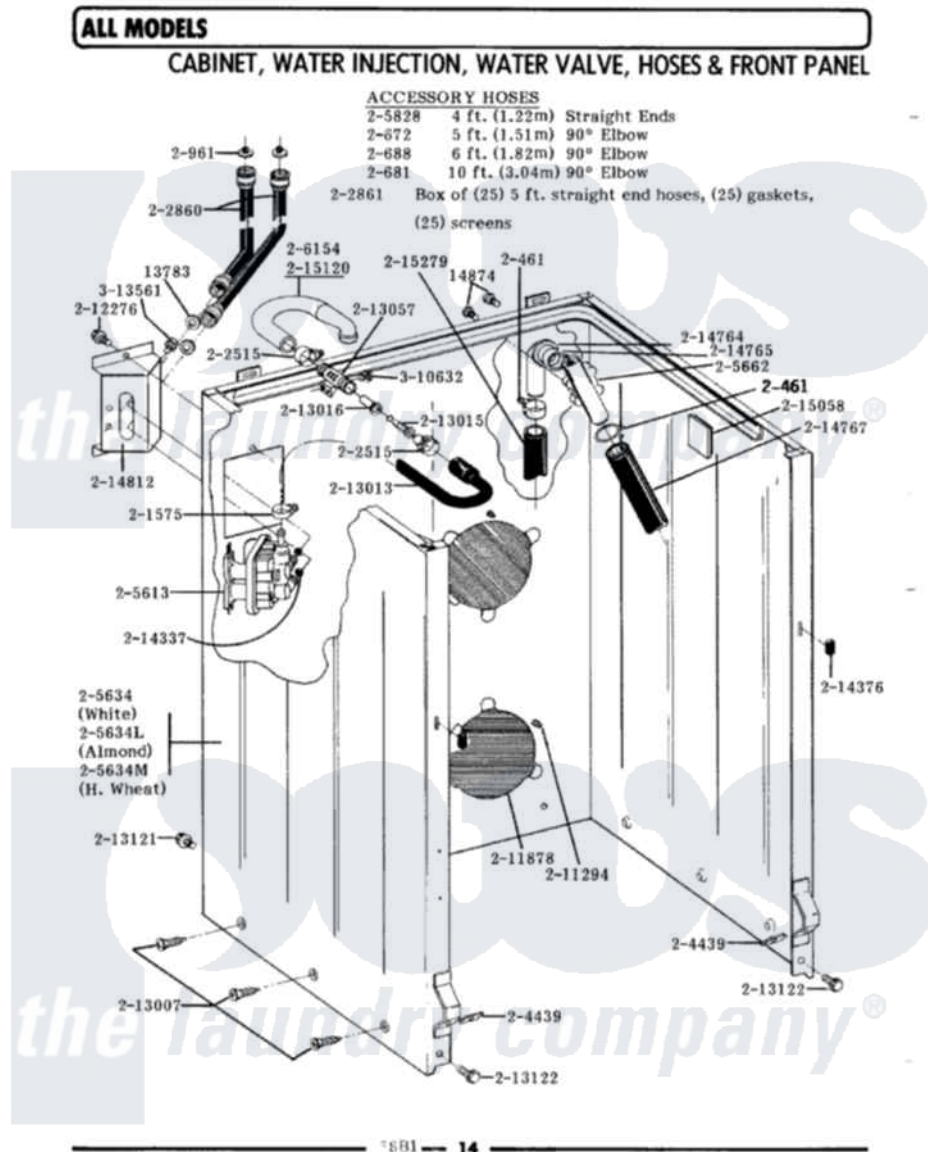

# Maytag A305 03 - CBNT,WATER INJ & VALVE,HOSES & FRT PANEL

Maytag Residential Maytag A305 Washer Parts Diagram 03 - CBNT,WATER INJ & VALVE,HOSES & FRT PANEL

Click on the part number to view part

Item	Original Part Number	Replaced By	Status	Part Description
1	<a href="#">Y013783</a>			Washer, Inlet Hose
2	<a href="#">Y014874</a>			Screw, Idler Arm And Sleeve
3	200461	<a href="#">285655</a>		Clamp, Hose
4	200672	<a href="#">76314</a>		Hose, Inlet 6 Ft. Hose With Elbow
5	200681	<a href="#">21001467</a>		Hose- 10'
6	200688	<a href="#">76314</a>		Hose, Inlet 6 Ft. Hose With Elbow
NI	<a href="#">Y200832</a>			Capacitor
8	200961	<a href="#">12001413</a>		Strainer And Washer Kit
9	<a href="#">201575</a>			Clamp, Hose
10	202515	<a href="#">596669</a>		Clamp, Manifold
11	<a href="#">202860</a>			Inlet Hose Assembly
12	202861	<a href="#">202860</a>		Inlet Hose Assembly
NI	<a href="#">203237</a>			No.17 Wire With Terminal
14	<a href="#">204439</a>			Screw And Fstner Assembly