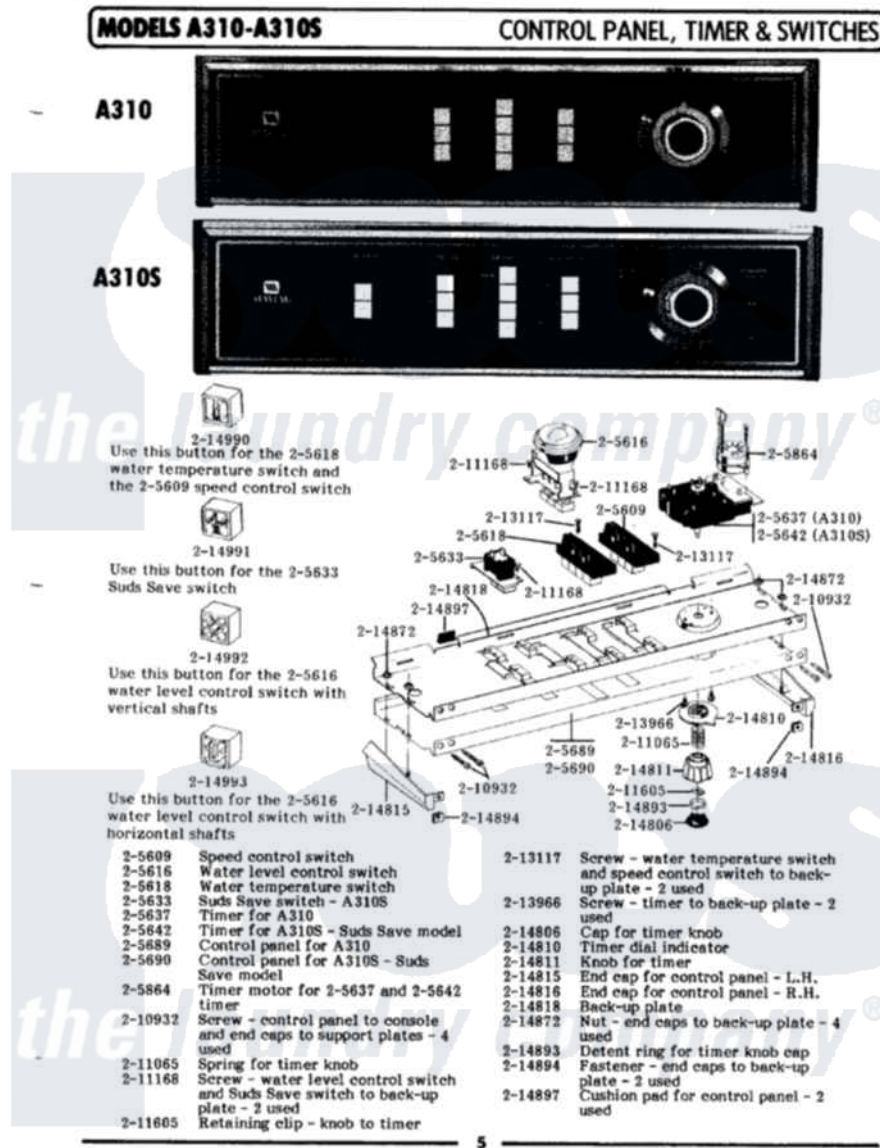

Maytag A305 05 - CONTROL PANEL,TIMER & SWITCHES

Maytag Residential Maytag A305 Washer Parts Parts Diagram 05 - CONTROL PANEL,TIMER & SWITCHES
 Click on the part number to view part

Item	Original Part Number	Replaced By	Status	Part Description
1	206017			Speed Control Switch
2	205616			Water Level Control Switch
3	205619		Not Available	WATER TEMPERATURE SWITCH
4	205652	22205652		Timer
5	206188		Not Available	CONTROL PANEL
6	205864		Not Available	TIMER MOTOR 120-60
7	210932			Screw, No.8 X 9/16 Ctsk Note: Screw, Inlet Duct
8	211065			Spring, Index Wheel
9	211168	W10139210		Screw, 8-18 X 5/16
10	211605			Bezel, Timer Dial
11	213117	67006908		Screw, Ice Rack
12	213966	3400014		Screw
13	214806		Not Available	CAP FOR TIMER KNOB
14	214810	22001571		Bezel, Timer Dial
15	214811			Knob For Timer

17	214815		End Cap F/Control Panel-LH
18	214816		End Cap F/Control Panel-RH
19	214818		Back Up Plate
20	214872		Palnut, End Cap Note: Nut, Lamp Holder
21	214893	Not Available	DETENT RING F/TIMER KNOB CA
22	214894		Fastener, End Cap
23	214897		Pad, Control Panel
NI	206025	Not Available	WIRE HARNESS