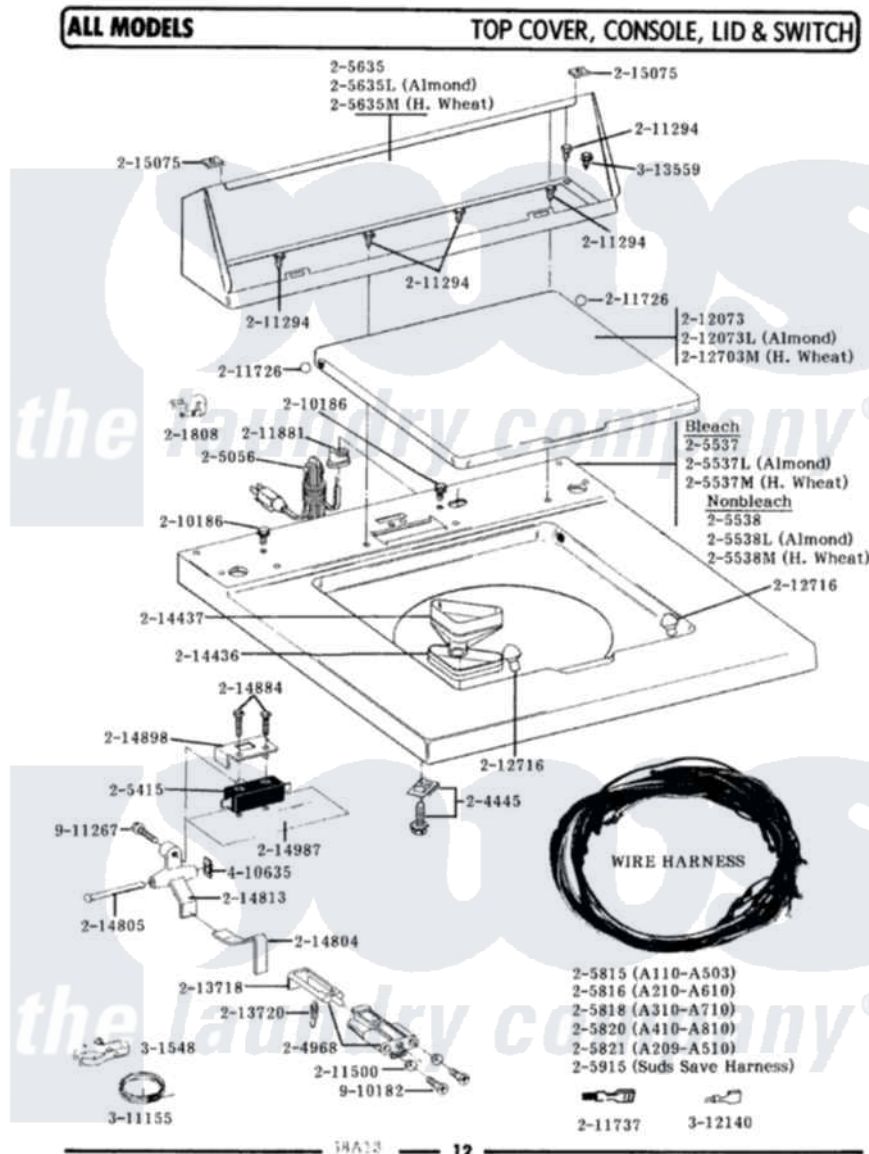

Maytag A305 06 - TOP COVER, CONSOLE & LID SWITCH

Maytag Residential Maytag A305 Washer Parts Parts Diagram 06 - TOP COVER, CONSOLE & LID SWITCH
 Click on the part number to view part

Item	Original Part Number	Replaced By	Status	Part Description
1	205997			Non-Bleach Conversion Kit
2	Y201808			Converter
3	204445			Screw And Fastener Assembly
4	204968			Plunger And Bracket Assembly--W
5	205056	204590		Cord, Power
6	205415	279347		Switch-Lid
7	205537			Top Cover-White
9	205538		Not Available	TOP COVER-WHITE
11	205635			Console
14	205818		Not Available	MAIN WIRE HARNESS
15	210186	3370225		Screw
16	211294	90767		Screw, 8A X 3/8 HeX Washer Head Tapping
17	211500			Washer, Bracket To Top Cover
18	211726			Hinge, Ball Lid
NI	211737	248562		Terminal

20	211881		Grommet, Cord Part Not Used-Gas Models Only
21	212073		LID (WHITE)
NI	212716		Bumper, Lid
25	213718		Plunger, Lid Switch
26	213720		Spring, Lid Switch
27	214436		Gasket
28	214437	215577	Bleach Inlet White
29	214804		Unbalance Lever
30	214805		Pin For Unbalance Lever
31	214813	Not Available	LEVER FOR LID SWITCH
32	214884	213501	Screw, No.6-20 X 1-1/8 Inch
33	214898		Cover For Lid Switch
34	214987		Moisture Barrier For Switch
35	215075		Fastener, Control Panel To Console
36	301548		Clamp, Ground Wire
37	311155		Ground Wire And Clamp
38	Y312140		Wire Connector
NI	Y313559		Screw
"	410635		Fastener
"	910182	25-7809	Screw, No.6-20 1/2 Flthd Torx
"	911267		Screw, Pump Cover