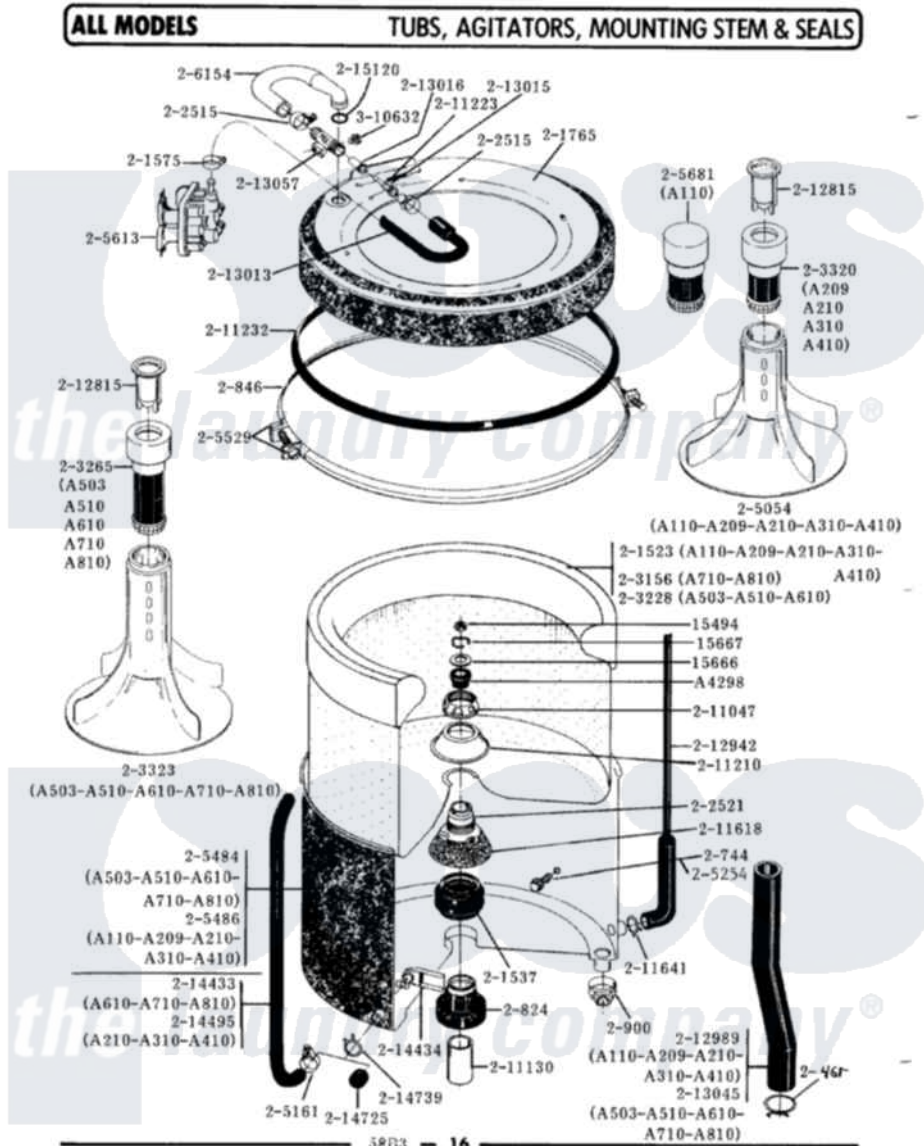

Maytag A305 08 - TUB, AGITATOR, MOUNTING STEM & SEAL

Maytag Residential Maytag A305 Washer Parts Parts Diagram 08 - TUB, AGITATOR, MOUNTING STEM & SEAL
 Click on the part number to view part

Item	Original Part Number	Replaced By	Status	Part Description
1	A04298		Not Available	SEAL, AGITATOR DRIVE SHAFT
2	Y015494			Stop Ring-Agitator Shaft
3	Y015666			Washer, Retaining -
4	Y015667			Retaining Ring
NI	Y054867			Washer, Lock
6	200744	W10175939		Bolt
7	200824	6-2040130		Tub Bearin
8	200846			Clamp - Tub Cover
9	200900	616099		Clamp
10	201523		Not Available	INNER TUB
11	201537	6-2095720		Mounting S
12	201575			Clamp, Hose
13	201765		Not Available	COVER, TUB
14	202515	596669		Clamp, Manifold
15	202521	6-2095720		Mounting S
16	203320		Not Available	LINT FILTER - DISPENSER

17	204012	6-2095720	Mounting S
18	204013	6-2040130	Tub Bearin
19	205054	Not Available	AGITATOR
NI	205161	489503	Clamp
"	205486	Not Available	PART NOT USED
"	205529		Nut And Bolt Kit For Tub Clam
23	205613		Water Valve
24	206154		Injector Tube With Seal
25	211047	6-2110472	Nut- Clamp
26	211100		Washer, Outer Tub
27	211130		Bearing Liner, Tub Bearing
28	211210		Washer, Clamping Nut
29	211223		Bumper, Unbalance
30	211232		Seal, Tub Cover
31	211618	22001423	Set Screw, Mounting Stem
NI	211641		Clamp, 1-1/16"
33	212815	Not Available	DISPENSER CUP
34	212942	22001619	Tube, Water Level Switch
35	Y212989		Hose, Outer Tub To Pump
36	213013		Hose, Injector
37	213015		Nozzle, Injector
38	213016	216201	Nozzle
39	213057	22213057	Sleeve- In
40	214434		Spout, Deflector
41	214495		Tube, Inlet To Tub
42	214725		Cap For Spout-Outer Tub
43	214739	596669	Clamp, Manifold
44	200461	285655	Clamp, Hose
45	215120		Seal For Injector Tube
46	Y310632	1163839	Screw