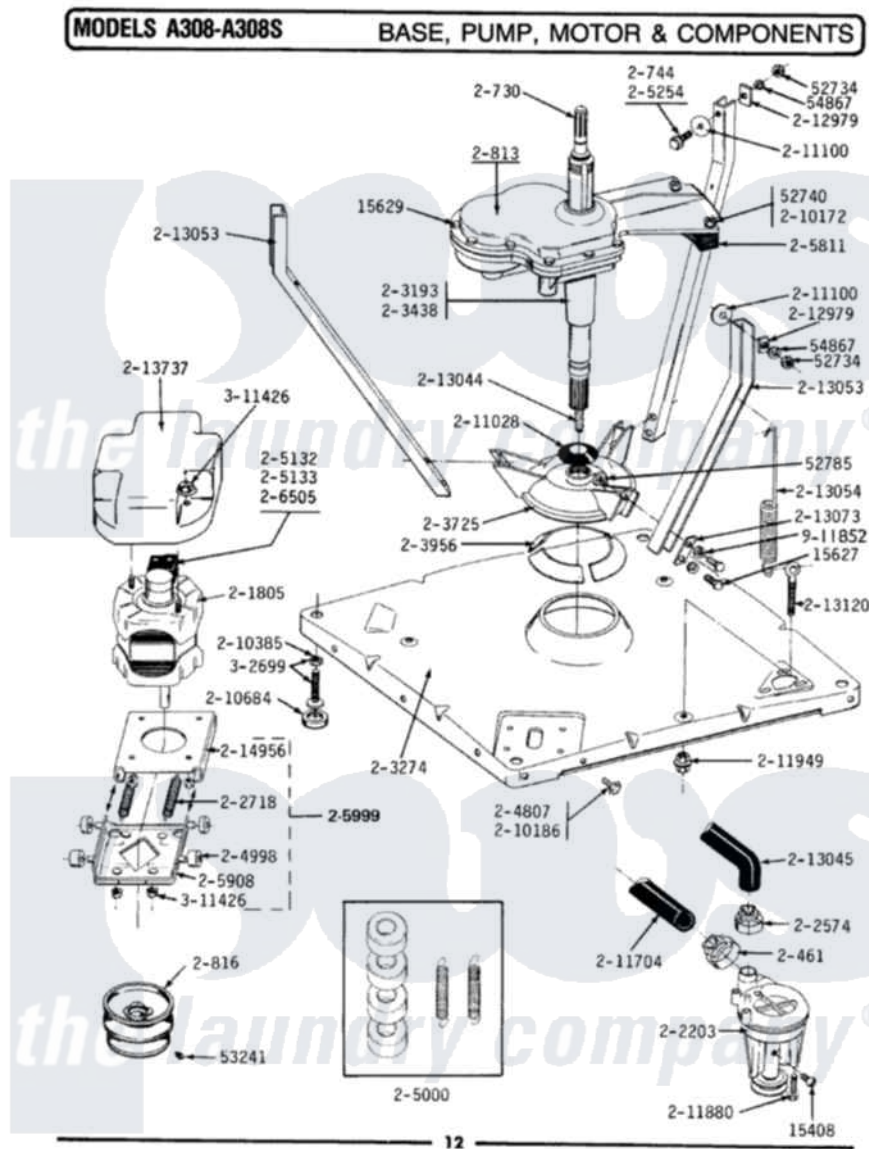

# Maytag A308 01 - BASE, PUMP, MOTOR & COMPONENTS

Maytag Residential Maytag A308 Washer Parts Parts Diagram 01 - BASE, PUMP, MOTOR & COMPONENTS  
 Click on the part number to view part

Item	Original Part Number	Replaced By	Status	Part Description
1	Y015408	<a href="#">22003235</a>		Screw, Bearing Insert
2	<a href="#">Y015627</a>			Screw- Hex
3	<a href="#">Y015629</a>			Bolt, Grinding Chamber
4	<a href="#">Y052734</a>			Nut, Carrage Bolts And Bracket
5	Y052740	<a href="#">62739</a>		Nut, Lock
6	<a href="#">Y052785</a>			Nut, Brace To Damper
7	<a href="#">Y053241</a>			Set Screw, Motor Pulley
8	<a href="#">Y054867</a>			Washer, Lock
9	200461	<a href="#">285655</a>		Clamp, Hose
10	200730	<a href="#">22002124</a>		Shaft- Agi
11	200744	<a href="#">W10175939</a>		Bolt
12	200813		Not Available	GEAR CASE COVER ASSEMBLY
13	200816	<a href="#">6-2008160</a>		Pulley- MO
14	201805	<a href="#">12002351</a>		Motor-Drve
15	202203	<a href="#">6-2022030</a>		Pump As Pa