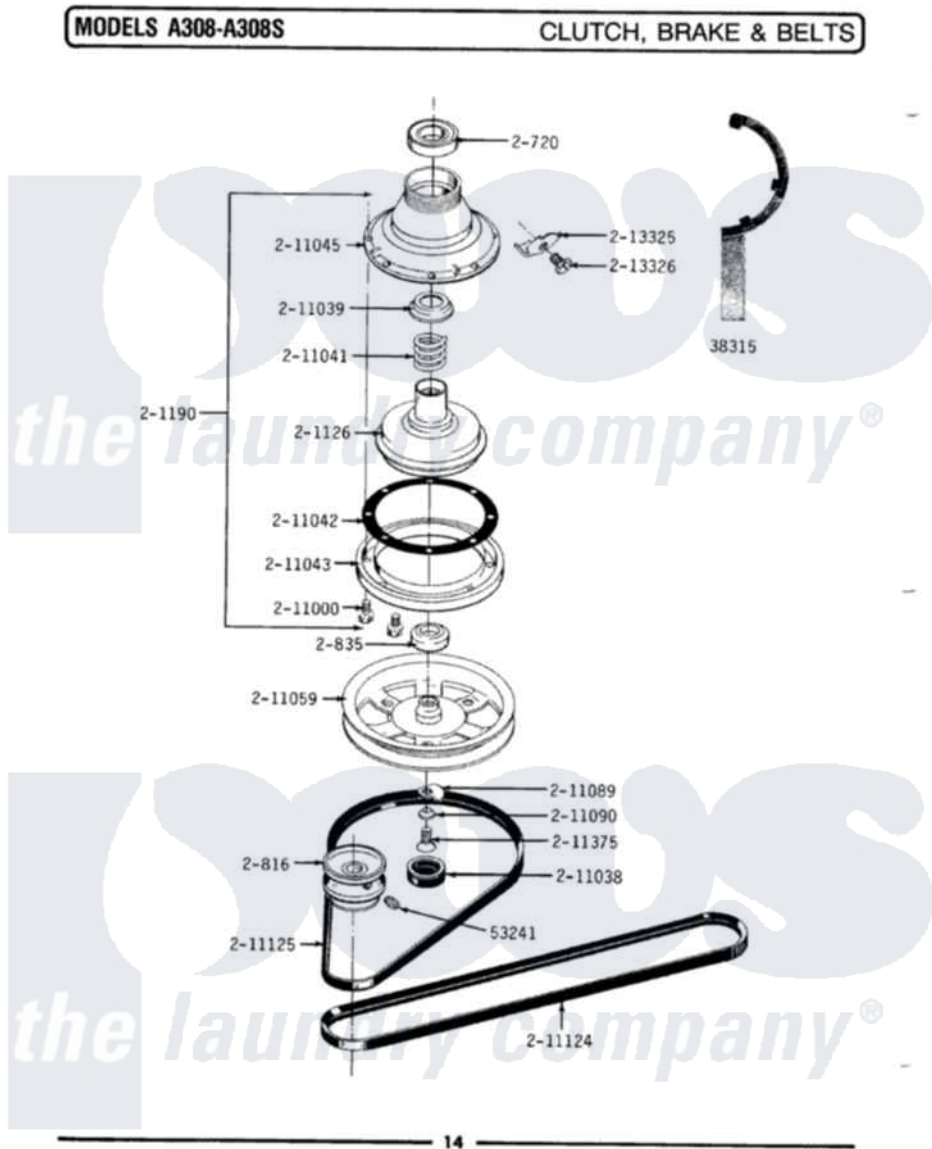

Maytag A308 02 - CLUTCH, BRAKE & BELTS

Maytag Residential Maytag A308 Washer Parts Parts Diagram 02 - CLUTCH, BRAKE & BELTS
 Click on the part number to view part

Item	Original Part Number	Replaced By	Status	Part Description
1	Y038315	038315		Tool
2	Y053241			Set Screw, Motor Pulley
3	Y200720	22003441		Bearing, Rear
4	200816	6-2008160		Pulley- MO
5	200835			Bearing, Brake Rotor
6	201126	6-2011900		Brake Asse
7	201190	6-2011900		Brake Asse
8	211000			SCREW, BRAKE DRUM (HEX HEAD)
9	211038		Not Available	CAP, OIL RETAINER
10	211039	6-2011900		Brake Asse
11	211041	6-2011900		Brake Asse
12	211042	6-2011900		Brake Asse
13	211043	6-2011900		Brake Asse
14	211045	6-2011900		Brake Asse
15	211059	6-2301530		Pulley
16	211089			Lug, Stop Pulley

17	211090	22003555	Washer, Stop Lug
18	211124		Part Not Used
19	211125		V Belt, Drive Pulley
20	211375	681582	Screw
21	213325		Clip, Retaining
22	213326		Bolt, Sems Retaining Clip