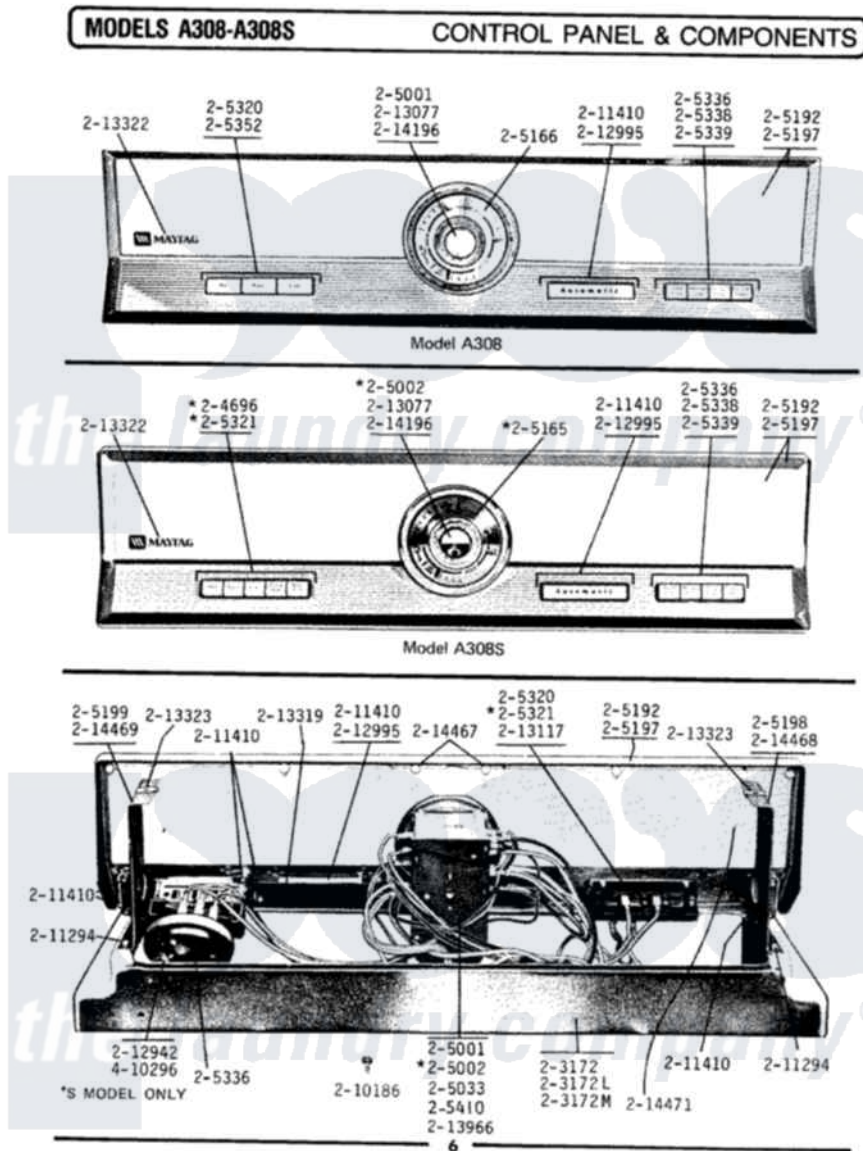

Maytag A308 03 - CONTROL PANEL & COMPONENTS

Maytag Residential Maytag A308 Washer Parts Parts Diagram 03 - CONTROL PANEL & COMPONENTS
 Click on the part number to view part

Item	Original Part Number	Replaced By	Status	Part Description
1	203172		Not Available	TOP COVER-WHITE
4	205001			Timer
5	205033	22205033		Motor- Tim
6	205166		Not Available	TIMER DIAL, SUN-GLOW
7	205192		Not Available	CONTROL PANEL, SUN-GLOW
8	205197		Not Available	CONTROL PANEL KIT, SUN-GLOW
9	205198		Not Available	BRACKET KIT - LEFT HAND
10	205199		Not Available	BRACKET KIT - RIGHT HAND
11	205320			Temperature Control Switch
12	205336			Water Level Switch
13	205338			Button Kit For 2-5336-1
14	205339			Button Kit For 2-5336
15	205352		Not Available	BUTTON KIT FOR 2-5320
NI	205410		Not Available	TIMER MOTOR 120-60
17	210186	3370225		Screw

18	211294	90767		Screw, 8A X 3/8 HeX Washer Head Tapping
19	211410			Screw, HeX Head No.8 X 3/8 Inch
20	212942	22001619		Tube, Water Level Switch
21	212995		Not Available	PLUG FOR CONTROL PANEL
22	213077		Not Available	CAP FOR TIMER KNOB
NI	213117	67006908		Screw, Ice Rack
24	213319		Not Available	FIBER SHIELD
25	213322		Not Available	MAYTAG DECAL
NI	213323			Fastener, Exhaust Duct Kit
27	213966	3400014		Screw
28	214196		Not Available	TIMER KNOB-CLEAR ACRYLIC
NI	214467		Not Available	NUT
30	214468		Not Available	BRACKET-LEFT HAND
31	214469		Not Available	BRACKET-RIGHT HAND
32	214471		Not Available	BACK-UP PLATE
33	410296	596669		Clamp, Manifold
34	211605			Bezel, Timer Dial