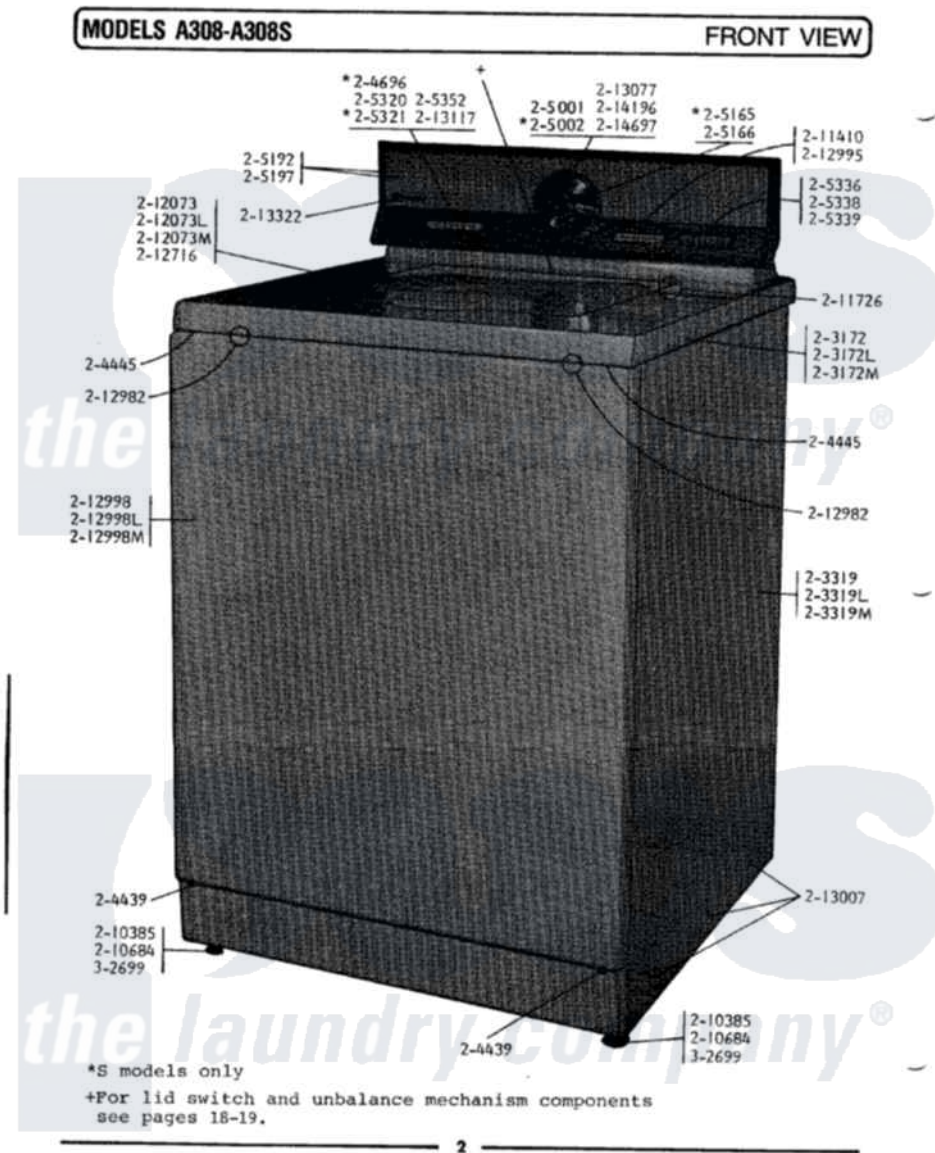

Maytag A308 05 - FRONT VIEW

Maytag Residential Maytag A308 Washer Parts Parts Diagram 05 - FRONT VIEW
 Click on the part number to view part

Item	Original Part Number	Replaced By	Status	Part Description
1	203172		Not Available	TOP COVER-WHITE
4	203319	22203319		Cabinet
7	204439			Screw And Fstner Assembly
8	204445			Screw And Fastener Assembly
10	205001			Timer
13	205166		Not Available	TIMER DIAL, SUN-GLOW
14	205192		Not Available	CONTROL PANEL, SUN-GLOW
15	205197		Not Available	CONTROL PANEL KIT, SUN-GLOW
16	205320			Temperature Control Switch
18	205336			Water Level Switch
19	205338			Button Kit For 2-5336-1
20	205339			Button Kit For 2-5336
21	205352		Not Available	BUTTON KIT FOR 2-5320
22	210385			Lock Nut For Adjustable Leg
23	210684			Foot, Adjustable Leg

NI	211294	90767		Screw, 8A X 3/8 HeX Washer Head Tapping
25	211410			Screw, HeX Head No.8 X 3/8 Inch
26	211726			Hinge, Ball Lid
27	212073			LID (WHITE)
30	212716			Bumper, Lid
31	212982	22001650		Fastener, Spring
32	212995		Not Available	PLUG FOR CONTROL PANEL
33	212998		Not Available	PANEL, FRONT (WHT)
36	213007			Xfor Cabinet See Cabinet, Back
37	213077		Not Available	CAP FOR TIMER KNOB
38	213117	67006908		Screw, Ice Rack
39	213322		Not Available	MAYTAG DECAL
NI	213846			Guard, Belt
41	214196		Not Available	TIMER KNOB-CLEAR ACRYLIC
42	214697			Easy-Grip Knob
43	Y302699	22003428		Leg, Adjustable