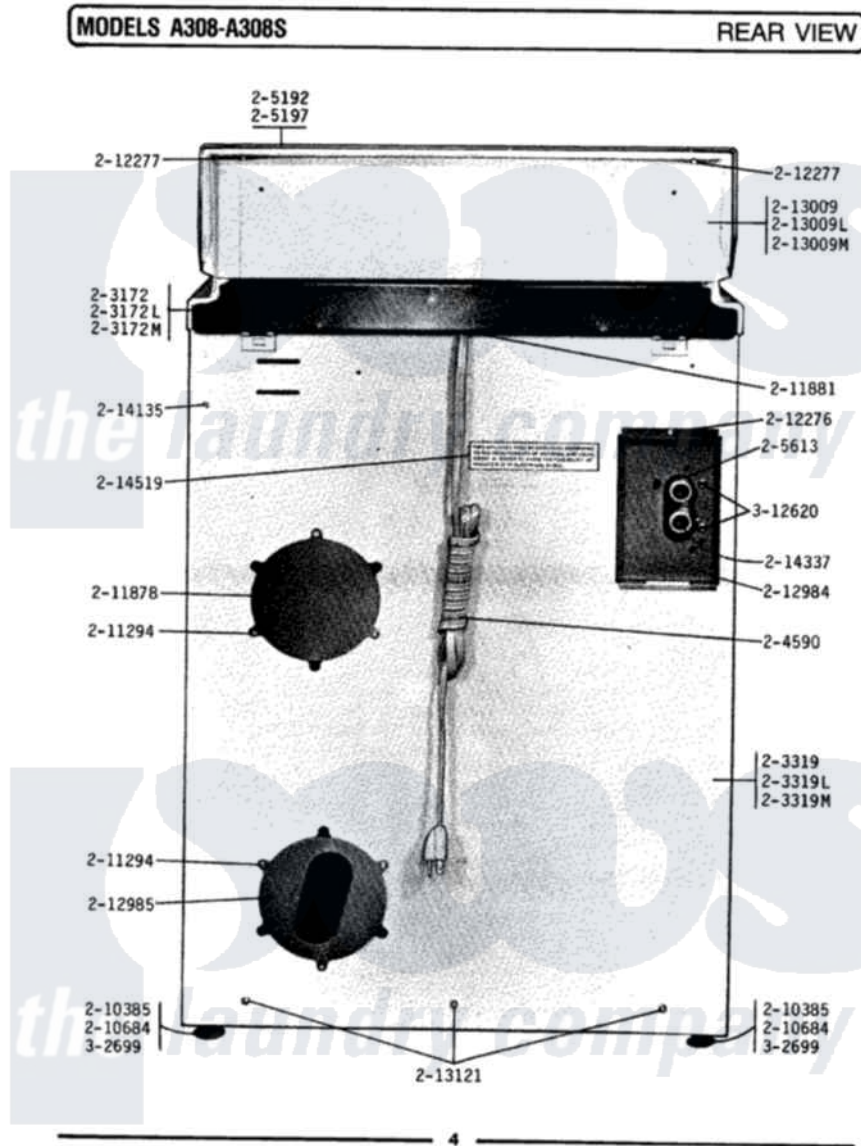

# Maytag A308 06 - REAR VIEW

Maytag [Residential Maytag A308 Washer Parts](#) Parts Diagram 06 - REAR VIEW  
 Click on the part number to view part

Item	Original Part Number	Replaced By	Status	Part Description
NI	<a href="#">Y201808</a>			Converter
2	203172		Not Available	TOP COVER-WHITE
5	203319	<a href="#">22203319</a>		Cabinet
8	<a href="#">204590</a>			Cord, Power
9	205192		Not Available	CONTROL PANEL, SUN-GLOW
10	205197		Not Available	CONTROL PANEL KIT, SUN-GLOW
11	<a href="#">205613</a>			Water Valve
12	<a href="#">210385</a>			Lock Nut For Adjustable Leg
13	<a href="#">210684</a>			Foot, Adjustable Leg
14	211294	<a href="#">90767</a>		Screw, 8A X 3/8 HeX Washer Head Tapping
15	211878		Not Available	PLATE, ACCESS
16	<a href="#">211881</a>			Grommet, Cord Part Not Used-Gas Models Only
17	212276	<a href="#">W10116760</a>		Screw
18	<a href="#">212277</a>			Screw, No.8 X 1/2 Inch

19	<a href="#">212984</a>		Valve Mounting Plate
20	212985	<a href="#">22002924</a>	Plate, Access
21	213009		Not Available CONTROL COVER-WHITE
24	213121	<a href="#">3400111</a>	Screw, 12-14 X 5/8
25	214135		Not Available CLIP, FASTENER
26	214337	<a href="#">96160</a>	Screen
27	214519		LABEL, ELECTRICAL INSTR. PART NOT USED-GAS MODELS ONLY
NI	<a href="#">301548</a>		Clamp, Ground Wire
29	Y302699	<a href="#">22003428</a>	Leg, Adjustable
NI	<a href="#">311155</a>		Ground Wire And Clamp
31	<a href="#">312620</a>		Screw, Sems