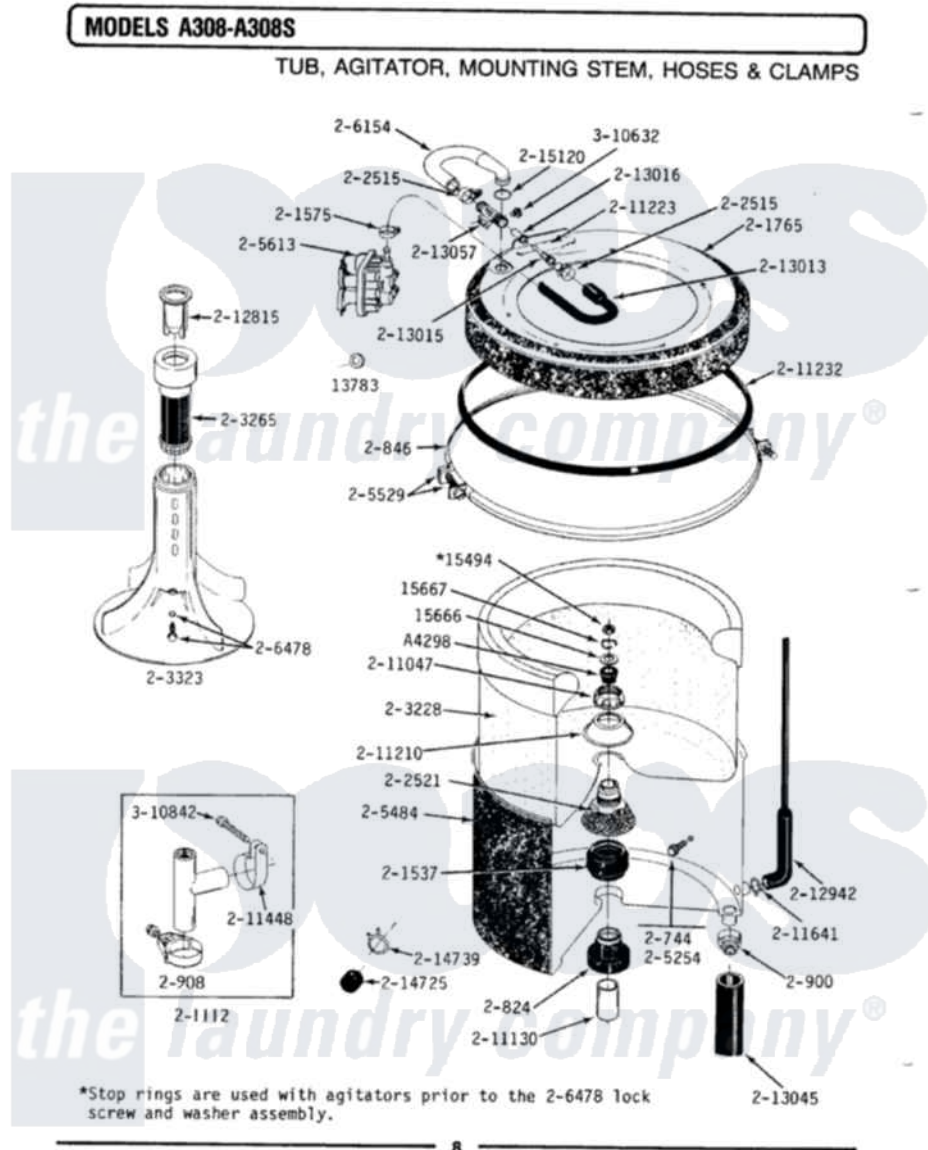

Maytag A308 08 - TUB, AGITATOR, MTG. STEM, HOSES & CLAMPS

Maytag Residential Maytag A308 Washer Parts Diagram 08 - TUB, AGITATOR, MTG. STEM, HOSES & CLAMPS
Click on the part number to view part

Item	Original Part Number	Replaced By	Status	Part Description
1	Y0A4298	6-0A57420		Seal- Agitator
2	Y013783			Washer, Inlet Hose
NI	Y014792	6-0A57420		Seal- Agitator
"	Y015149			Brass Washer-Agitator Seal
5	Y015494			Stop Ring-Agitator Shaft
6	Y015666			Washer, Retaining -
7	Y015667			Retaining Ring
NI	Y054867			Washer, Lock
"	Y059137	Y059141		Ctn. 50 Ft. 31/32 Drain Hose
"	Y059141			Ctn. 50 Ft. 31/32 Drain Hose
"	200672	76314		Hose, Inlet 6 Ft. Hose With Elbow
"	200675	76314		Hose, Inlet 6 Ft. Hose With Elbow
"	200681	21001467		Hose- 10'
"	200682	76314		Hose, Inlet 6 Ft. Hose With Elbow