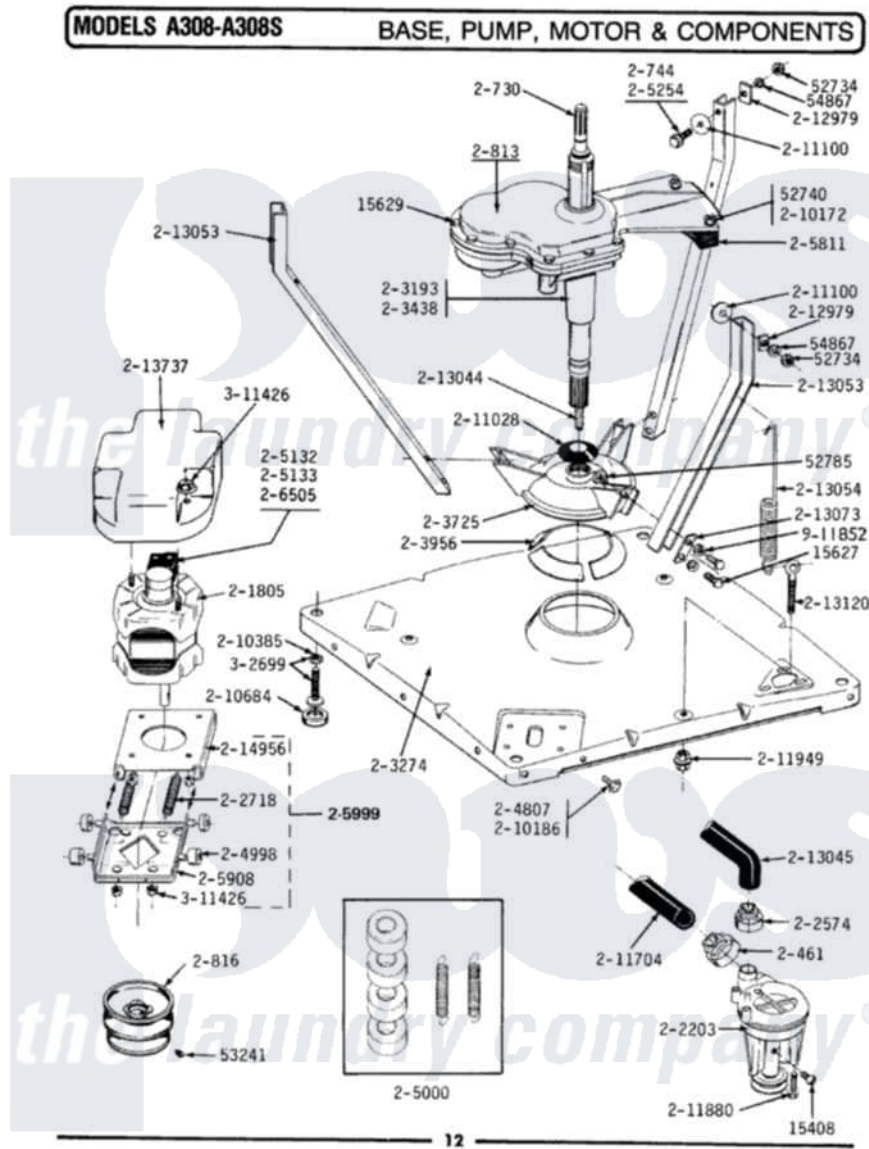

Maytag A308S 02 - BASE, PUMP, MOTOR & COMPONENTS

Maytag Residential Maytag A308S Washer Parts Parts Diagram 02 - BASE, PUMP, MOTOR & COMPONENTS
 Click on the part number to view part

Item	Original Part Number	Replaced By	Status	Part Description
1	Y015408	22003235		Screw, Bearing Insert
2	Y015627			Screw- Hex
3	Y015629			Bolt, Grinding Chamber
4	Y052734			Nut, Carrage Bolts And Bracket
5	Y052740	62739		Nut, Lock
6	Y052785			Nut, Brace To Damper
7	Y053241			Set Screw, Motor Pulley
8	Y054867			Washer, Lock
9	200461	285655		Clamp, Hose
10	200730	22002124		Shaft- Agi
11	200744	W10175939		Bolt
12	200813		Not Available	GEAR CASE COVER ASSEMBLY
13	200816	6-2008160		Pulley- MO
14	201805	12002351		Motor-Drve
15	202203	6-2022030		Pump As Pa