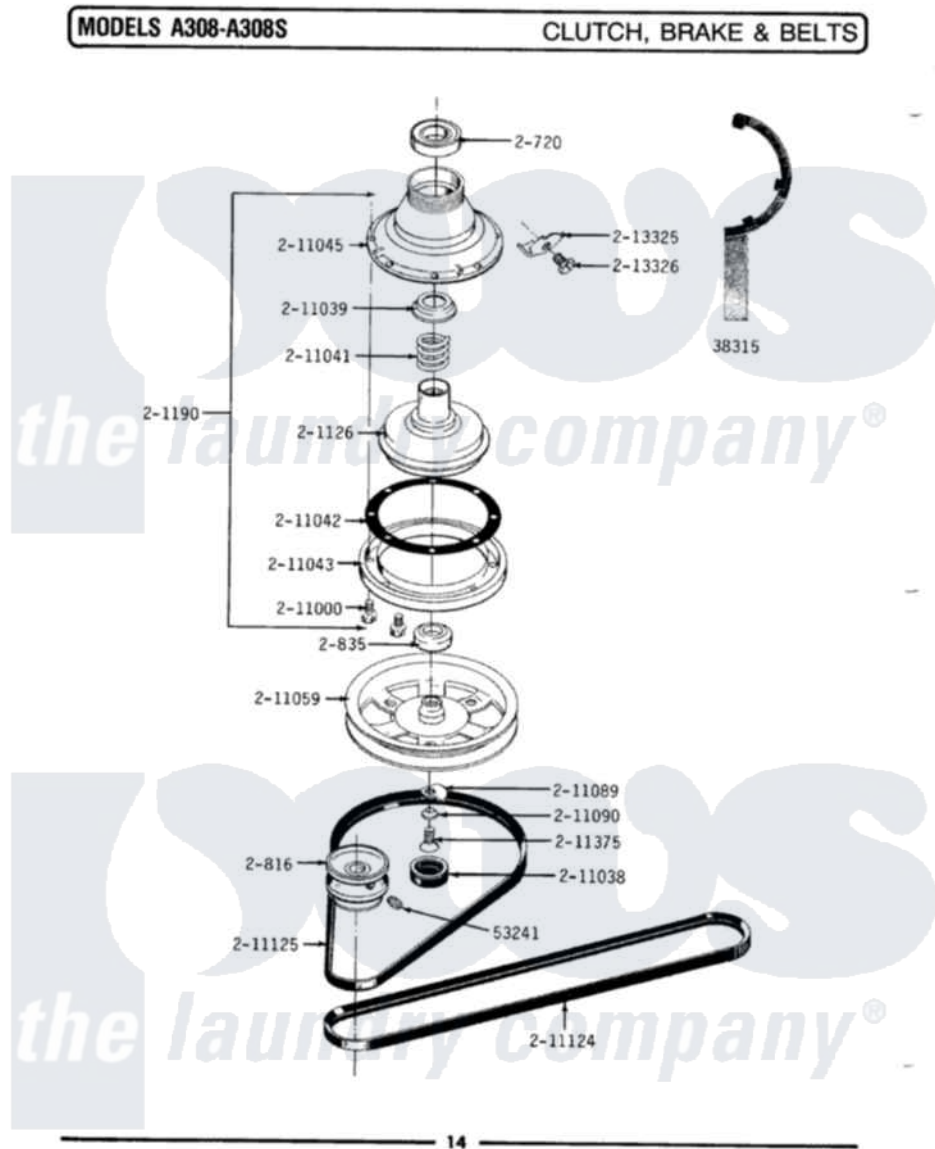

Maytag A308S 03 - CLUTCH, BRAKE & BELTS

Maytag [Residential Maytag A308S Washer Parts](#) Parts Diagram 03 - CLUTCH, BRAKE & BELTS
 Click on the part number to view part

Item	Original Part Number	Replaced By	Status	Part Description
1	Y038315	038315		Tool
2	Y053241			Set Screw, Motor Pulley
3	Y200720	22003441		Bearing, Rear
4	200816	6-2008160		Pulley- MO
5	200835			Bearing, Brake Rotor
6	201126	6-2011900		Brake Asse
7	201190	6-2011900		Brake Asse
8	211000			SCREW, BRAKE DRUM (HEX HEAD)
9	211038		Not Available	CAP, OIL RETAINER
10	211039	6-2011900		Brake Asse
11	211041	6-2011900		Brake Asse
12	211042	6-2011900		Brake Asse
13	211043	6-2011900		Brake Asse
14	211045	6-2011900		Brake Asse
15	211059	6-2301530		Pulley
16	211089			Lug, Stop Pulley

17	211090	22003555	Washer, Stop Lug
18	211124		Part Not Used
19	211125		V Belt, Drive Pulley
20	211375	681582	Screw
21	213325		Clip, Retaining
22	213326		Bolt, Sems Retaining Clip