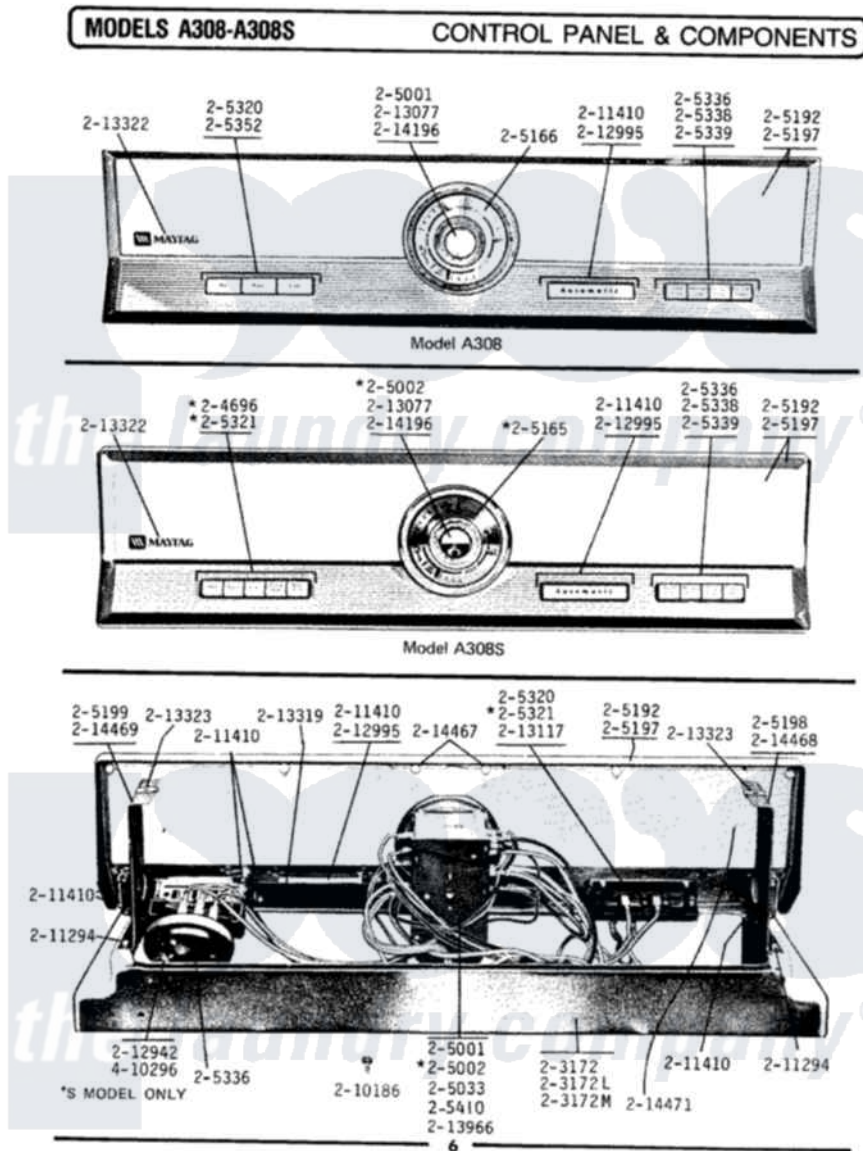

# Maytag A308S 04 - CONTROL PANEL & COMPONENTS

Maytag Residential Maytag A308S Washer Parts Parts Diagram 04 - CONTROL PANEL & COMPONENTS  
 Click on the part number to view part

Item	Original Part Number	Replaced By	Status	Part Description
1	203172		Not Available	TOP COVER-WHITE
4	<a href="#">204696</a>			Button Kit For 2-3168
5	205002	<a href="#">22205002</a>		Timer
6	205033	<a href="#">22205033</a>		Motor- Tim
7	205165		Not Available	TIMER DIAL, SUN-GLOW
8	205192		Not Available	CONTROL PANEL, SUN-GLOW
9	205197		Not Available	CONTROL PANEL KIT, SUN-GLOW
10	205198		Not Available	BRACKET KIT - LEFT HAND
11	205199		Not Available	BRACKET KIT - RIGHT HAND
12	<a href="#">205320</a>			Temperature Control Switch
13	<a href="#">205336</a>			Water Level Switch
14	<a href="#">205338</a>			Button Kit For 2-5336-1
15	<a href="#">205339</a>			Button Kit For 2-5336
NI	205352		Not Available	BUTTON KIT FOR 2-5320
17	205410		Not Available	TIMER MOTOR 120-60

18	210186	<a href="#">3370225</a>		Screw
19	211294	<a href="#">90767</a>		Screw, 8A X 3/8 HeX Washer Head Tapping
20	<a href="#">211410</a>			Screw, HeX Head No.8 X 3/8 Inch
21	212942	<a href="#">22001619</a>		Tube, Water Level Switch
22	212995		Not Available	PLUG FOR CONTROL PANEL
NI	213077		Not Available	CAP FOR TIMER KNOB
24	213117	<a href="#">67006908</a>		Screw, Ice Rack
25	213319		Not Available	FIBER SHIELD
NI	213322		Not Available	MAYTAG DECAL
27	<a href="#">213323</a>			Fastener, Exhaust Duct Kit
28	213966	<a href="#">3400014</a>		Screw
NI	214196		Not Available	TIMER KNOB-CLEAR ACRYLIC
30	214467		Not Available	NUT
31	214468		Not Available	BRACKET-LEFT HAND
32	214469		Not Available	BRACKET-RIGHT HAND
33	214471		Not Available	BACK-UP PLATE
34	410296	<a href="#">596669</a>		Clamp, Manifold