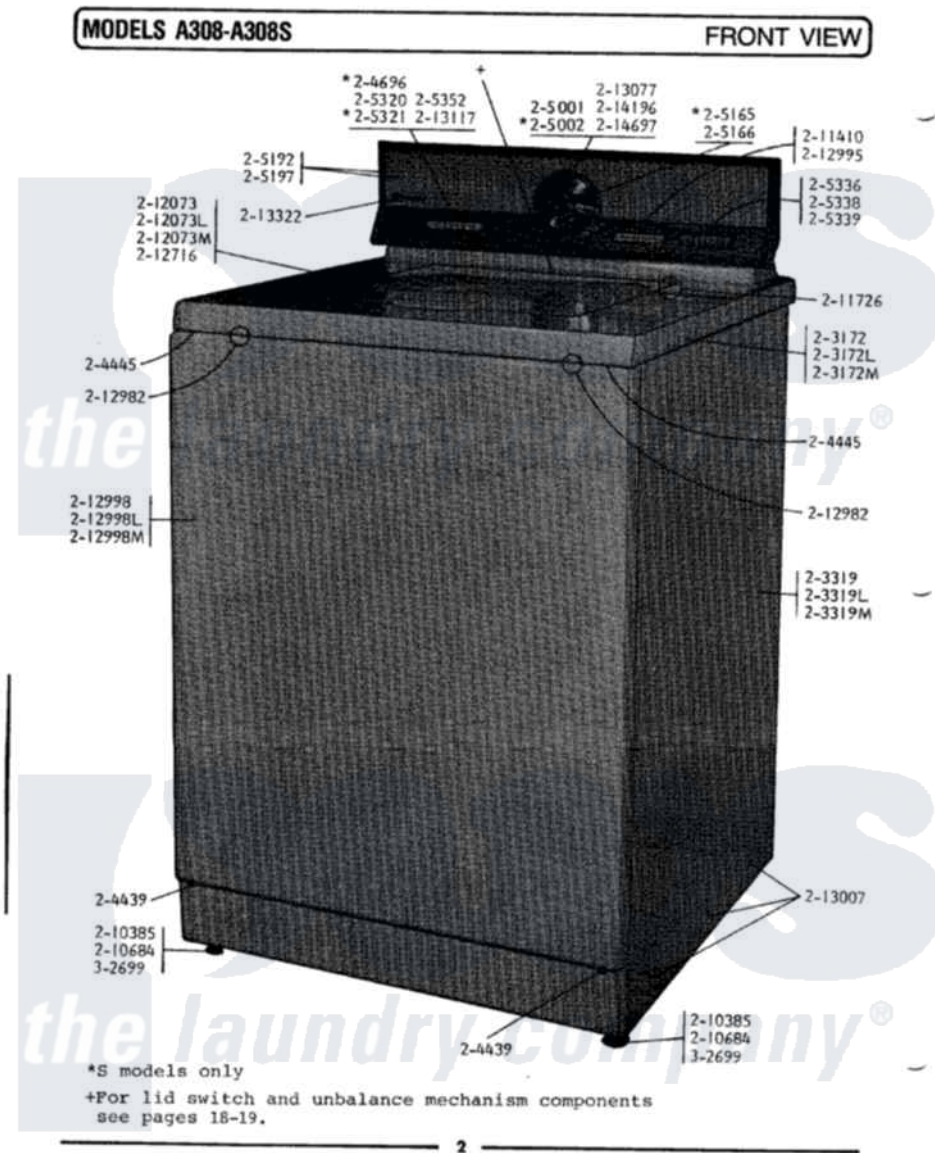

Maytag A308S 06 - FRONT VIEW

Maytag Residential Maytag A308S Washer Parts Parts Diagram 06 - FRONT VIEW
 Click on the part number to view part

Item	Original Part Number	Replaced By	Status	Part Description
1	203172		Not Available	TOP COVER-WHITE
4	203319	22203319		Cabinet
7	204439			Screw And Fstner Assembly
8	204445			Screw And Fastener Assembly
9	204696			Button Kit For 2-3168
10	205002	22205002		Timer
13	205165		Not Available	TIMER DIAL, SUN-GLOW
14	205192		Not Available	CONTROL PANEL, SUN-GLOW
15	205197		Not Available	CONTROL PANEL KIT, SUN-GLOW
16	205320			Temperature Control Switch
17	205321			Temperature Control Switch
18	205336			Water Level Switch
19	205338			Button Kit For 2-5336-1
20	205339			Button Kit For 2-5336
21	205352		Not Available	BUTTON KIT FOR 2-5320

22	210385		Lock Nut For Adjustable Leg
23	210684		Foot, Adjustable Leg
NI	211294	90767	Screw, 8A X 3/8 HeX Washer Head Tapping
25	211410		Screw, HeX Head No.8 X 3/8 Inch
26	211726		Hinge, Ball Lid
27	212073		LID (WHITE)
30	212716		Bumper, Lid
31	212982	22001650	Fastener, Spring
32	212995	Not Available	PLUG FOR CONTROL PANEL
33	212998	Not Available	PANEL, FRONT (WHT)
36	213007		Xfor Cabinet See Cabinet, Back
37	213077	Not Available	CAP FOR TIMER KNOB
38	213117	67006908	Screw, Ice Rack
39	213322	Not Available	MAYTAG DECAL
NI	213846		Guard, Belt
41	214196	Not Available	TIMER KNOB-CLEAR ACRYLIC
42	214697		Easy-Grip Knob
43	Y302699	22003428	Leg, Adjustable