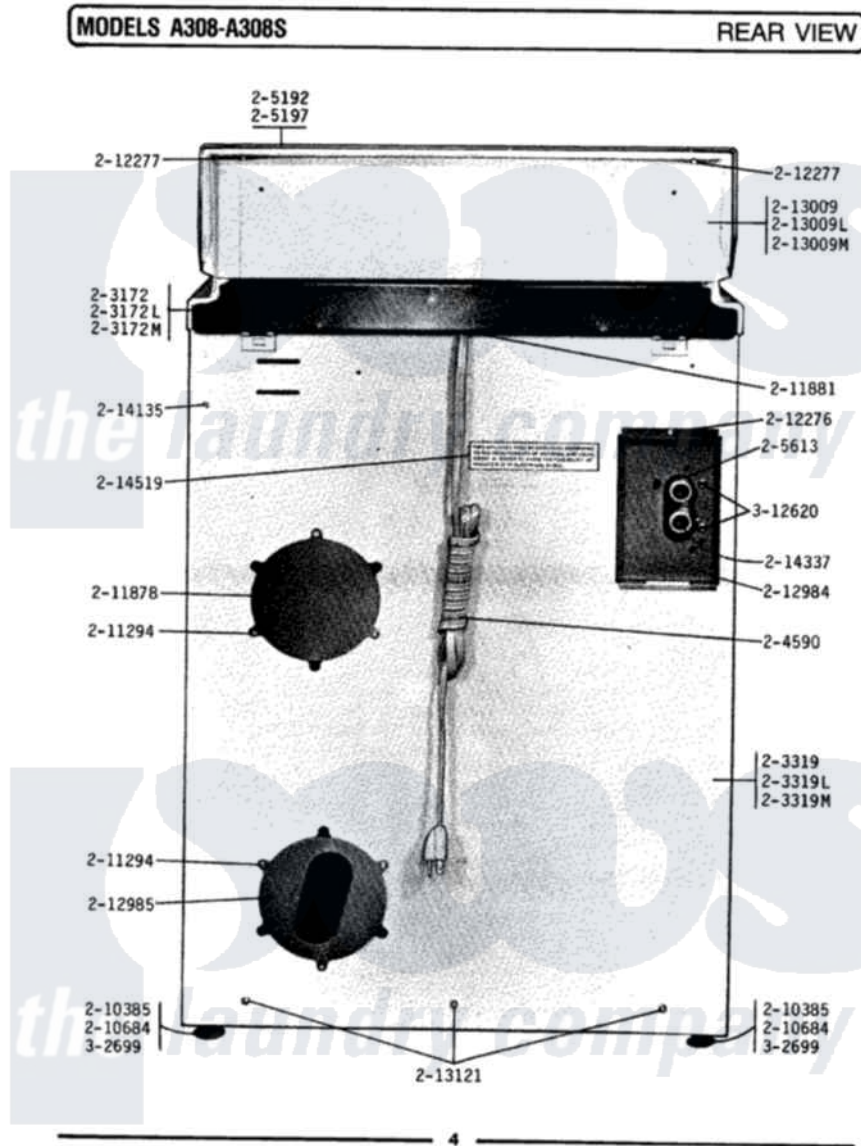

# Maytag A308S 07 - REAR VIEW

Maytag Residential Maytag A308S Washer Parts Parts Diagram 07 - REAR VIEW  
 Click on the part number to view part

Item	Original Part Number	Replaced By	Status	Part Description
NI	<a href="#">Y201808</a>			Converter
2	203172		Not Available	TOP COVER-WHITE
5	203319	<a href="#">22203319</a>		Cabinet
8	<a href="#">204590</a>			Cord, Power
9	205192		Not Available	CONTROL PANEL, SUN-GLOW
10	205197		Not Available	CONTROL PANEL KIT, SUN-GLOW
11	<a href="#">205613</a>			Water Valve
12	<a href="#">210385</a>			Lock Nut For Adjustable Leg
13	<a href="#">210684</a>			Foot, Adjustable Leg
14	211294	<a href="#">90767</a>		Screw, 8A X 3/8 HeX Washer Head Tapping
15	211878		Not Available	PLATE, ACCESS
16	<a href="#">211881</a>			Grommet, Cord Part Not Used-Gas Models Only
17	212276	<a href="#">W10116760</a>		Screw
18	<a href="#">212277</a>			Screw, No.8 X 1/2 Inch

19	<a href="#">212984</a>		Valve Mounting Plate
20	212985	<a href="#">22002924</a>	Plate, Access
21	213009		Not Available CONTROL COVER-WHITE
24	213121	<a href="#">3400111</a>	Screw, 12-14 X 5/8
25	214135		Not Available CLIP, FASTENER
26	214337	<a href="#">96160</a>	Screen
27	214519		LABEL, ELECTRICAL INSTR. PART NOT USED-GAS MODELS ONLY
NI	<a href="#">301548</a>		Clamp, Ground Wire
29	Y302699	<a href="#">22003428</a>	Leg, Adjustable
NI	<a href="#">311155</a>		Ground Wire And Clamp
31	<a href="#">312620</a>		Screw, Sems