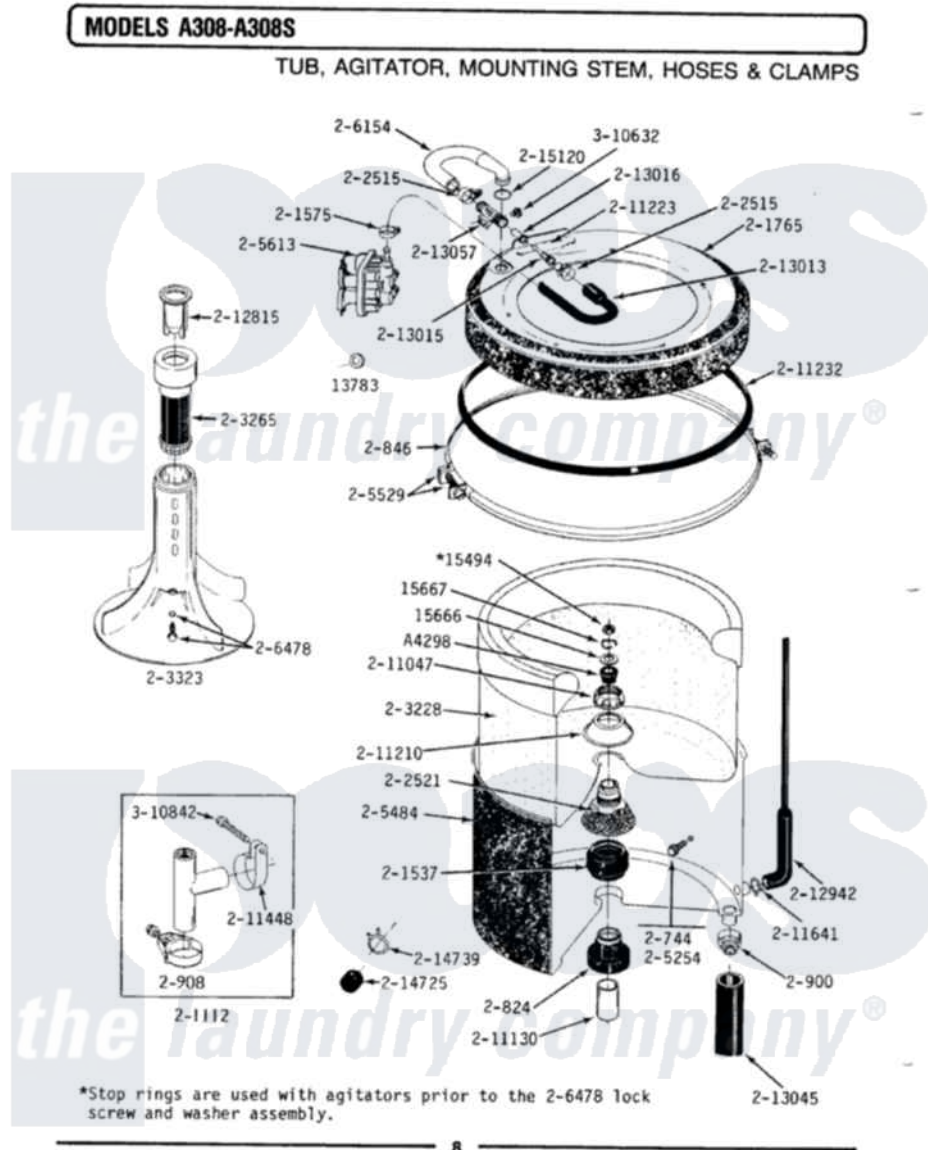

Maytag A308S 10 - TUB, AGITATOR, MTG. STEM, HOSES & CLAMPS

Maytag Residential Maytag A308S Washer Parts Diagram 10 - TUB, AGITATOR, MTG. STEM, HOSES & CLAMPS

Click on the part number to view part

Item	Original Part Number	Replaced By	Status	Part Description
1	Y0A4298	6-0A57420		Seal- Agitator
2	13783		Not Available	NO LONGER AVAILABLE
NI	14792	WH1X2296		Friction Pad
"	Y015149			Brass Washer-Agitator Seal
5	Y015494			Stop Ring-Agitator Shaft
6	Y015666			Washer, Retaining -
7	Y015667			Retaining Ring
NI	Y054867			Washer, Lock
"	Y059137	Y059141		Ctn. 50 Ft. 3/16 Drain Hose
"	Y059141			Ctn. 50 Ft. 3/16 Drain Hose
"	200672	76314		Hose, Inlet 6 Ft. Hose With Elbow
"	200675	76314		Hose, Inlet 6 Ft. Hose With Elbow
"	200681	21001467		Hose- 10'
"	200682	76314		Hose, Inlet 6 Ft. Hose With Elbow