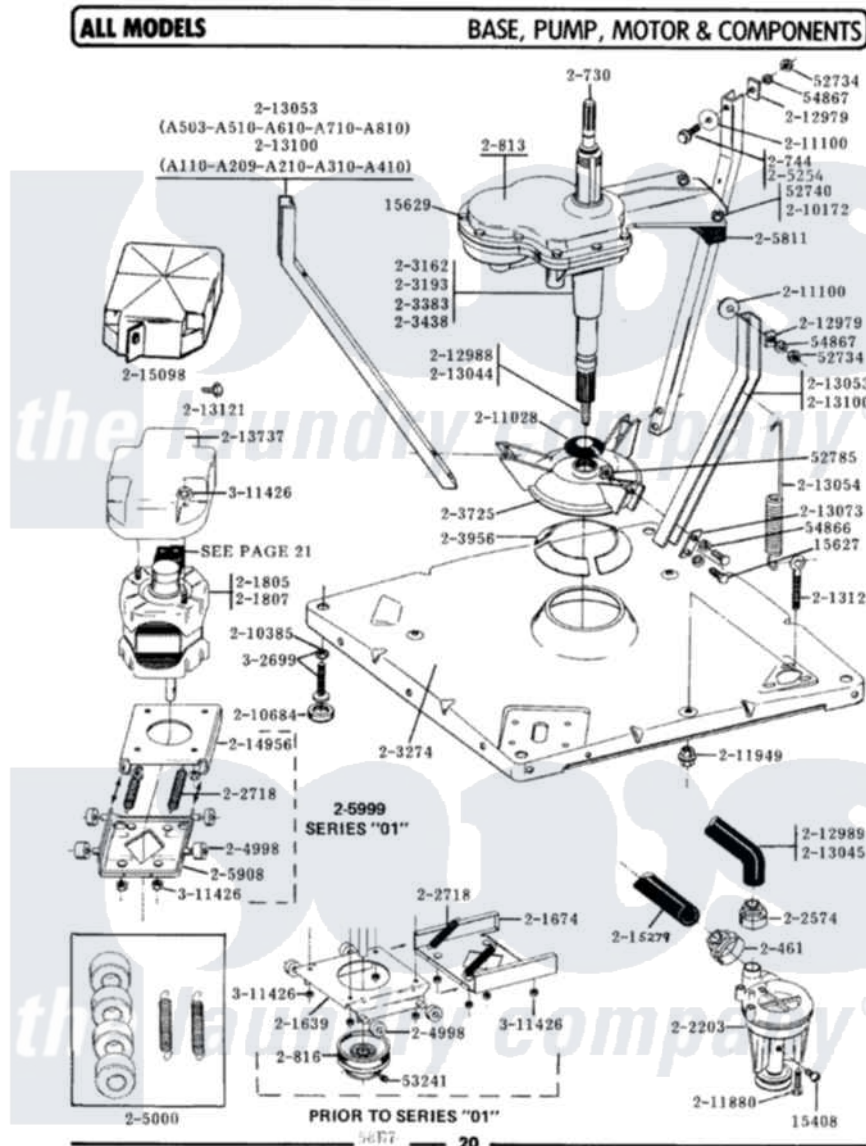

Maytag A310 02 - BASE, PUMP, MOTOR & COMPONENTS

Maytag Residential Maytag A310 Washer Parts Parts Diagram 02 - BASE, PUMP, MOTOR & COMPONENTS
 Click on the part number to view part

Item	Original Part Number	Replaced By	Status	Part Description
1	Y015408	22003235		Screw, Bearing Insert
2	Y015627			Screw- Hex
3	Y015629			Bolt, Grinding Chamber
4	Y052734			Nut, Carrage Bolts And Bracket
5	Y052740	62739		Nut, Lock
6	Y052785			Nut, Brace To Damper
7	Y053241			Set Screw, Motor Pulley
8	Y054866	486009		Lockwasher
9	Y054867			Washer, Lock
10	200461	285655		Clamp, Hose
11	200730	22002124		Shaft- Agi
12	200744	W10175939		Bolt
NI	200750		Not Available	GEAR CASE COVER
14	200813		Not Available	GEAR CASE COVER ASSEMBLY
15	200816	6-2008160		Pulley- MO