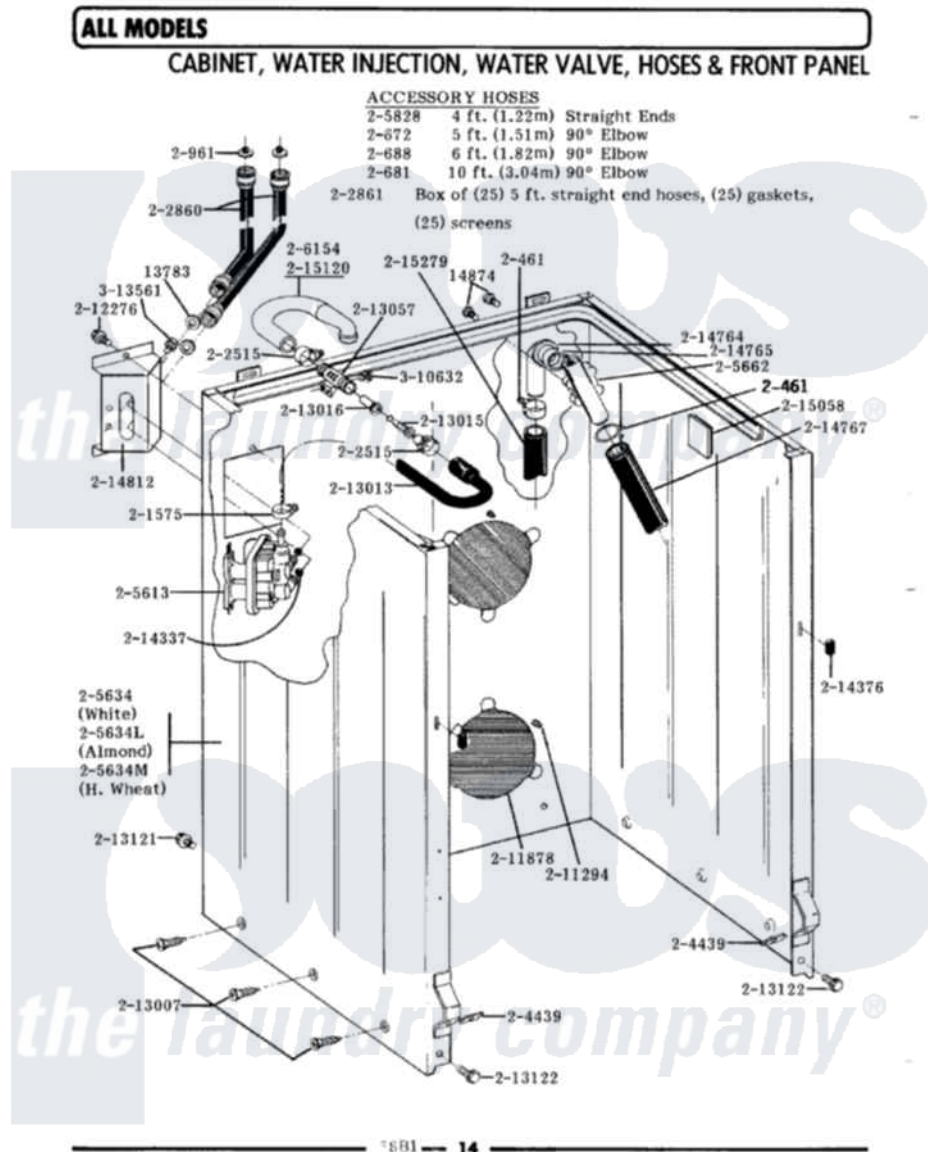

Maytag A310 03 - CBNT,WATER INJ & VALVE,HOSES & FRT PANEL

Maytag Residential Maytag A310 Washer Parts Diagram 03 - CBNT,WATER INJ & VALVE,HOSES & FRT PANEL

Click on the part number to view part

Item	Original Part Number	Replaced By	Status	Part Description
1	Y013783			Washer, Inlet Hose
2	Y014874			Screw, Idler Arm And Sleeve
3	200461	285655		Clamp, Hose
4	200672	76314		Hose, Inlet 6 Ft. Hose With Elbow
5	200681	21001467		Hose- 10'
6	200688	76314		Hose, Inlet 6 Ft. Hose With Elbow
NI	Y200832			Capacitor
8	200961	12001413		Strainer And Washer Kit
9	201575			Clamp, Hose
10	202515	596669		Clamp, Manifold
11	202860			Inlet Hose Assembly
12	202861	202860		Inlet Hose Assembly
NI	203237			No.17 Wire With Terminal
14	204439			Screw And Fstner Assembly

15	205613		Water Valve
16	205634	22203319	Cabinet
19	205662	206638	Siphon Break
20	205828	202860	Inlet Hose Assembly
NI	206103		Capacitor Kit
22	206154		Injector Tube With Seal
NI	211149		Clip, Capacitor
24	211294	90767	Screw, 8A X 3/8 HeX Washer Head Tapping
25	211878	Not Available	PLATE, ACCESS
26	212276	W10116760	Screw
NI	212982	22001650	Fastener, Spring
"	212998	Not Available	PANEL, FRONT (WHT)
30	213007		Xfor Cabinet See Cabinet, Back
31	213013		Hose, Injector
32	213015		Nozzle, Injector
33	213016	216201	Nozzle
34	213057	22213057	Sleeve- In
35	213121	3400111	Screw, 12-14 X 5/8
36	213122	27001200	Screw
NI	213846		Guard, Belt
38	214337	96160	Screen
39	214376	22002331	Spacer, Front Panel
40	214764	208847	Elbow
41	214765		Gasket, Siphon Break
42	214767	22001448	Hose, Pump
43	214768	211704	Hose, Drain
44	214812	22002361	Bracket, Water Valve
45	200461	285655	Clamp, Hose
46	215058		Pad, Cabinet Bumper
47	215120		Seal For Injector Tube
48	Y310632	1163839	Screw
49	Y313561		Screw---NA