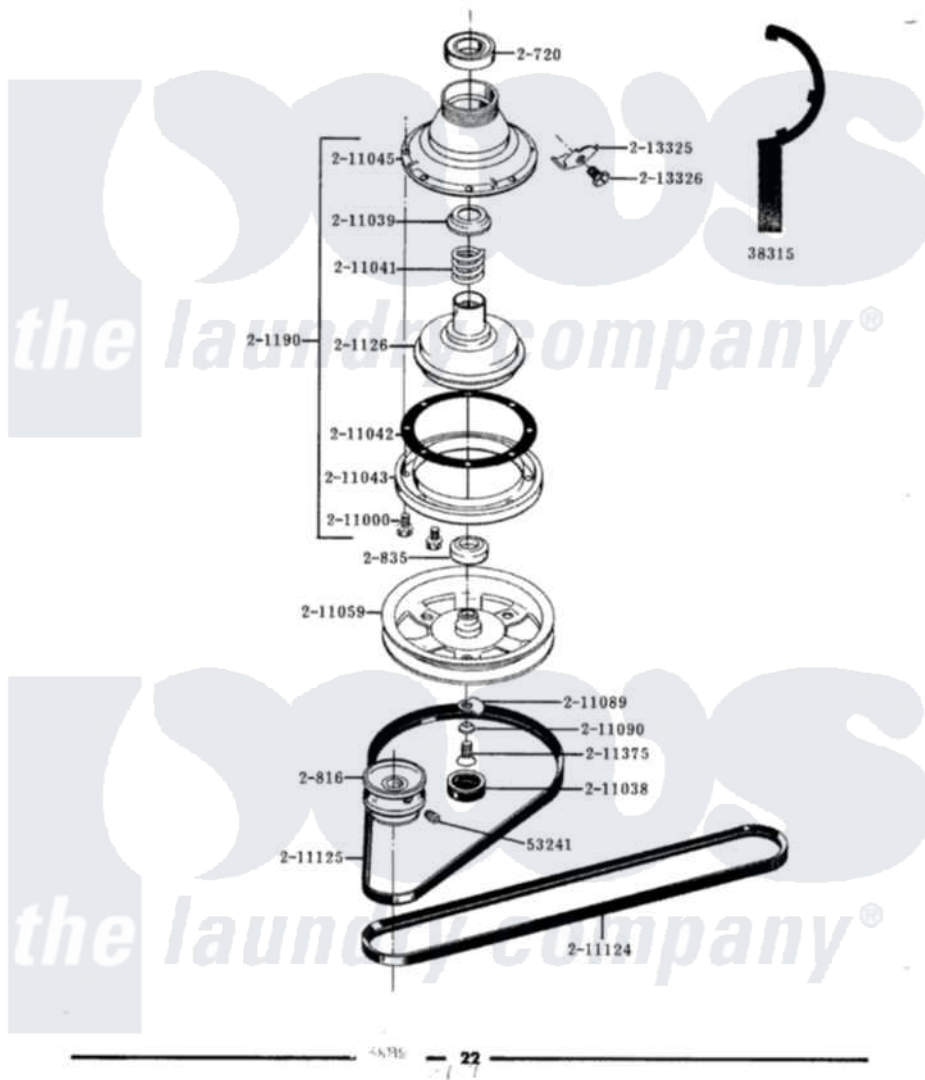

ALL MODELS **CLUTCH, BRAKE & BELTS**

Maytag Residential Maytag A310 Washer Parts Parts Diagram 04 - CLUTCH, BRAKE & BELTS
 Click on the part number to view part

Item	Original Part Number	Replaced By	Status	Part Description
1	Y038315	038315		Tool
2	Y053241			Set Screw, Motor Pulley
3	Y200720	22003441		Bearing, Rear
4	200816	6-2008160		Pulley- MO
5	200835			Bearing, Brake Rotor
6	201126	6-2011900		Brake Asse
7	201190	6-2011900		Brake Asse
8	211000			SCREW, BRAKE DRUM (HEX HEAD)
9	211038		Not Available	CAP, OIL RETAINER
10	211039	6-2011900		Brake Asse
11	211041	6-2011900		Brake Asse
12	211042	6-2011900		Brake Asse
13	211043	6-2011900		Brake Asse
14	211045	6-2011900		Brake Asse
15	211059	6-2301530		Pulley
16	211089			Lug, Stop Pulley

17	211090	22003555	Washer, Stop Lug
18	211124		Part Not Used
19	211125		V Belt, Drive Pulley
20	211375	681582	Screw
21	213325		Clip, Retaining
22	213326		Bolt, Sems Retaining Clip