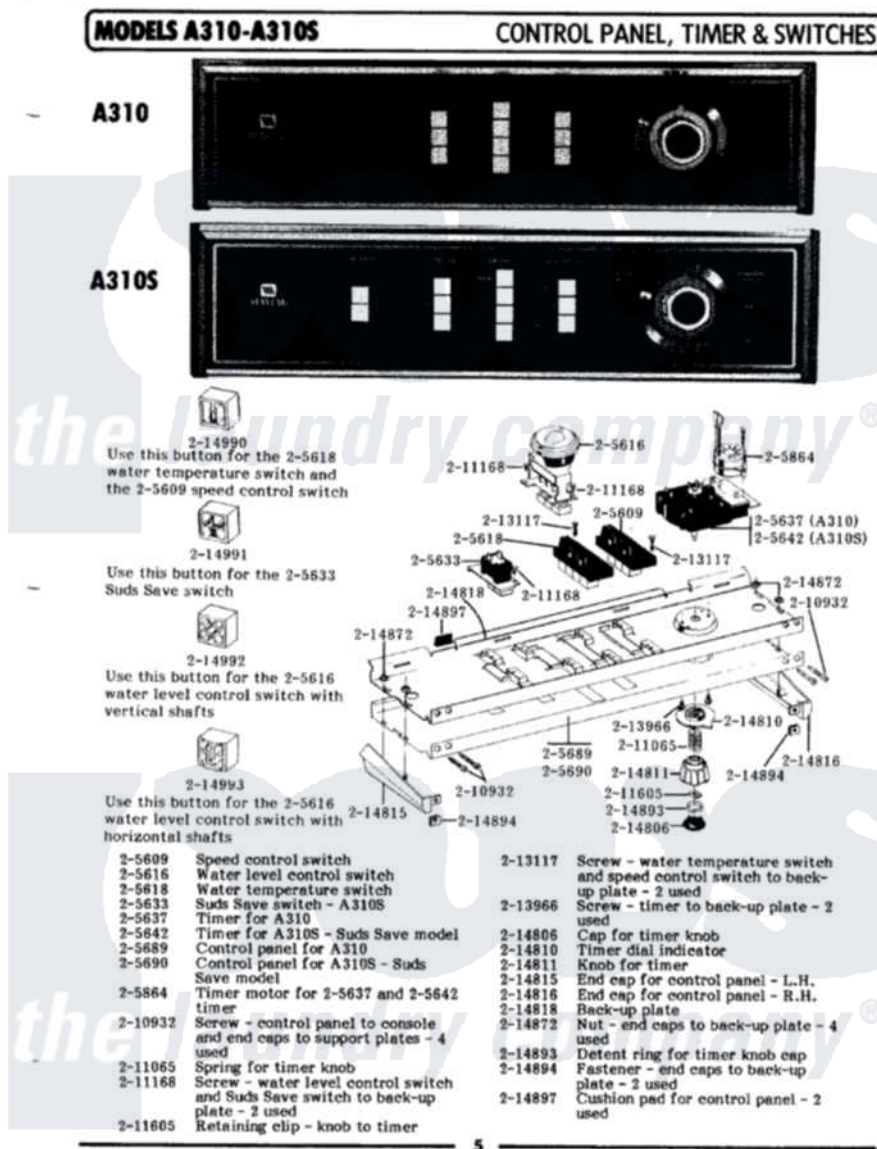

Maytag A310 05 - CONTROL PANEL,TIMER & SWITCHES

Maytag Residential Maytag A310 Washer Parts Parts Diagram 05 - CONTROL PANEL,TIMER & SWITCHES
 Click on the part number to view part

Item	Original Part Number	Replaced By	Status	Part Description
1	Y205609			Speed Control Switch
2	205616			Water Level Control Switch
3	205618		Not Available	WATER TEMPERATURE SWITCH
5	205637			Timer
7	205689		Not Available	CONTROL PANEL
9	205864		Not Available	TIMER MOTOR 120-60
10	210932			Screw, No.8 X 9/16 Ctsk Note: Screw, Inlet Duct
11	211065			Spring, Index Wheel
12	211168	W10139210		Screw, 8-18 X 5/16
13	211605			Bezel, Timer Dial
14	213117	67006908		Screw, Ice Rack
15	213966	3400014		Screw
NI	214806		Not Available	CAP FOR TIMER KNOB
17	214810	22001571		Bezel, Timer Dial
18	214811			Knob For Timer

19	214815		End Cap F/Control Panel-LH
20	214816		End Cap F/Control Panel-RH
21	214818		Back Up Plate
22	214872		Palnut, End Cap Note: Nut, Lamp Holder
23	214893	Not Available	DETENT RING F/TIMER KNOB CA
NI	214894		Fastener, End Cap
"	214897		Pad, Control Panel