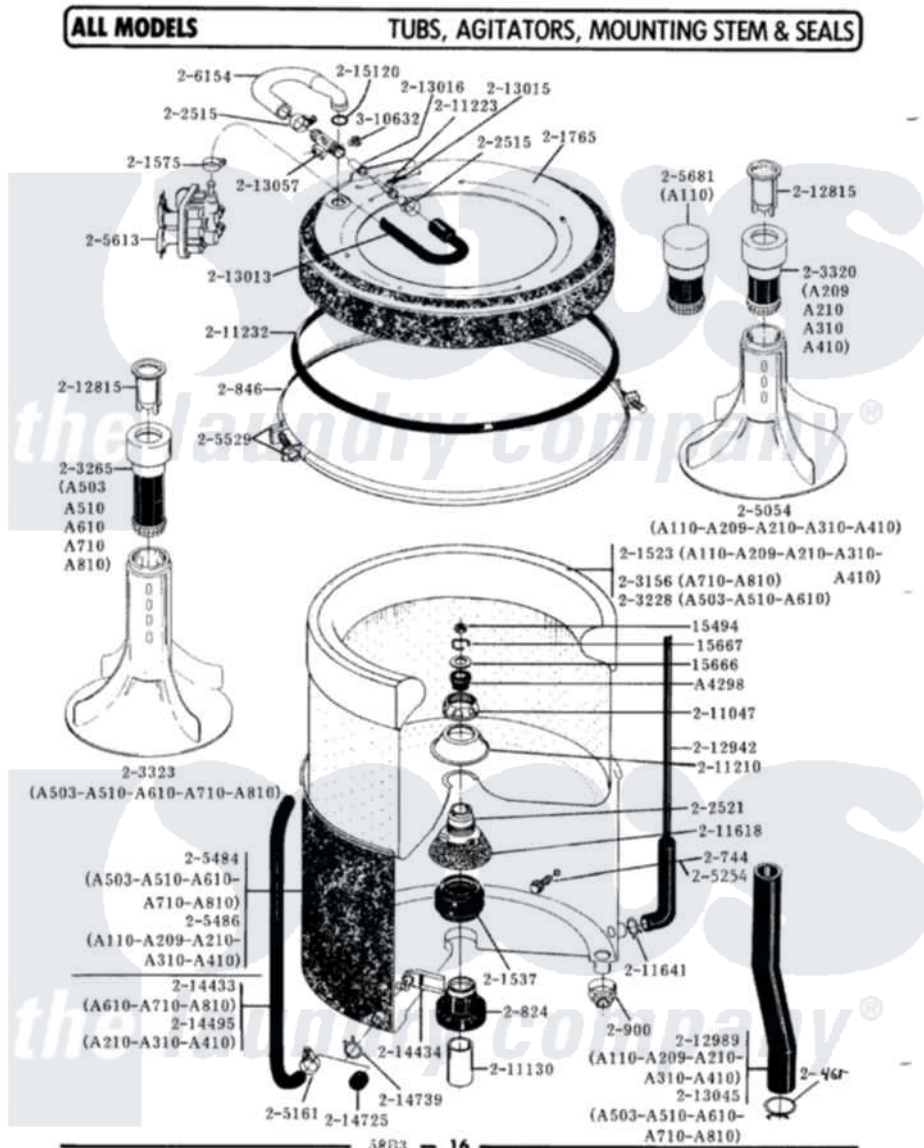

# Maytag A310 08 - TUB, AGITATOR, MOUNTING STEM & SEAL

Maytag Residential Maytag A310 Washer Parts Parts Diagram 08 - TUB, AGITATOR, MOUNTING STEM & SEAL  
 Click on the part number to view part

Item	Original Part Number	Replaced By	Status	Part Description
1	A04298		Not Available	SEAL, AGITATOR DRIVE SHAFT
2	<a href="#">Y015494</a>			Stop Ring-Agitator Shaft
3	<a href="#">Y015666</a>			Washer, Retaining -
4	<a href="#">Y015667</a>			Retaining Ring
NI	<a href="#">Y054867</a>			Washer, Lock
6	200744	<a href="#">W10175939</a>		Bolt
7	200824	<a href="#">6-2040130</a>		Tub Bearin
8	<a href="#">200846</a>			Clamp - Tub Cover
9	200900	<a href="#">616099</a>		Clamp
10	201523		Not Available	INNER TUB
11	<a href="#">201575</a>			Clamp, Hose
12	201765		Not Available	COVER, TUB
13	202515	<a href="#">596669</a>		Clamp, Manifold
14	202521	<a href="#">6-2095720</a>		Mounting S
15	203156		Not Available	INNER TUB
16	203320		Not Available	LINT FILTER - DISPENSER