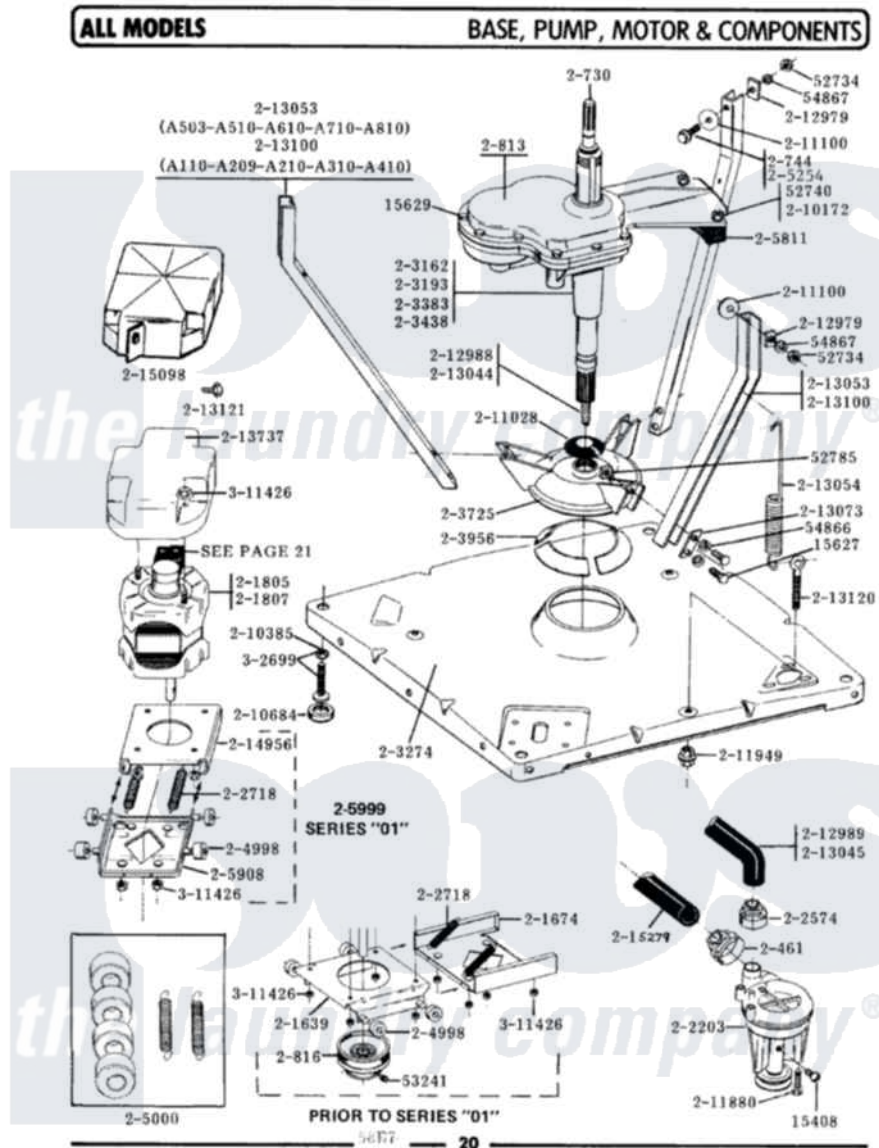

Maytag A310S 01 - BASE, PUMP, MOTOR & COMPONENTS

Maytag Residential Maytag A310S Washer Parts Parts Diagram 01 - BASE, PUMP, MOTOR & COMPONENTS
Click on the part number to view part

Item	Original Part Number	Replaced By	Status	Part Description
1	Y015408	22003235		Screw, Bearing Insert
2	Y015627			Screw- Hex
3	Y015629			Bolt, Grinding Chamber
4	Y052734			Nut, Carrage Bolts And Bracket
5	Y052740	62739		Nut, Lock
6	Y052785			Nut, Brace To Damper
7	Y053241			Set Screw, Motor Pulley
8	Y054866	486009		Lockwasher
9	Y054867			Washer, Lock
10	200461	285655		Clamp, Hose
11	200730	22002124		Shaft- Agi
12	200744	W10175939		Bolt
NI	200750		Not Available	GEAR CASE COVER
14	200813		Not Available	GEAR CASE COVER ASSEMBLY
15	200816	6-2008160		Pulley- MO