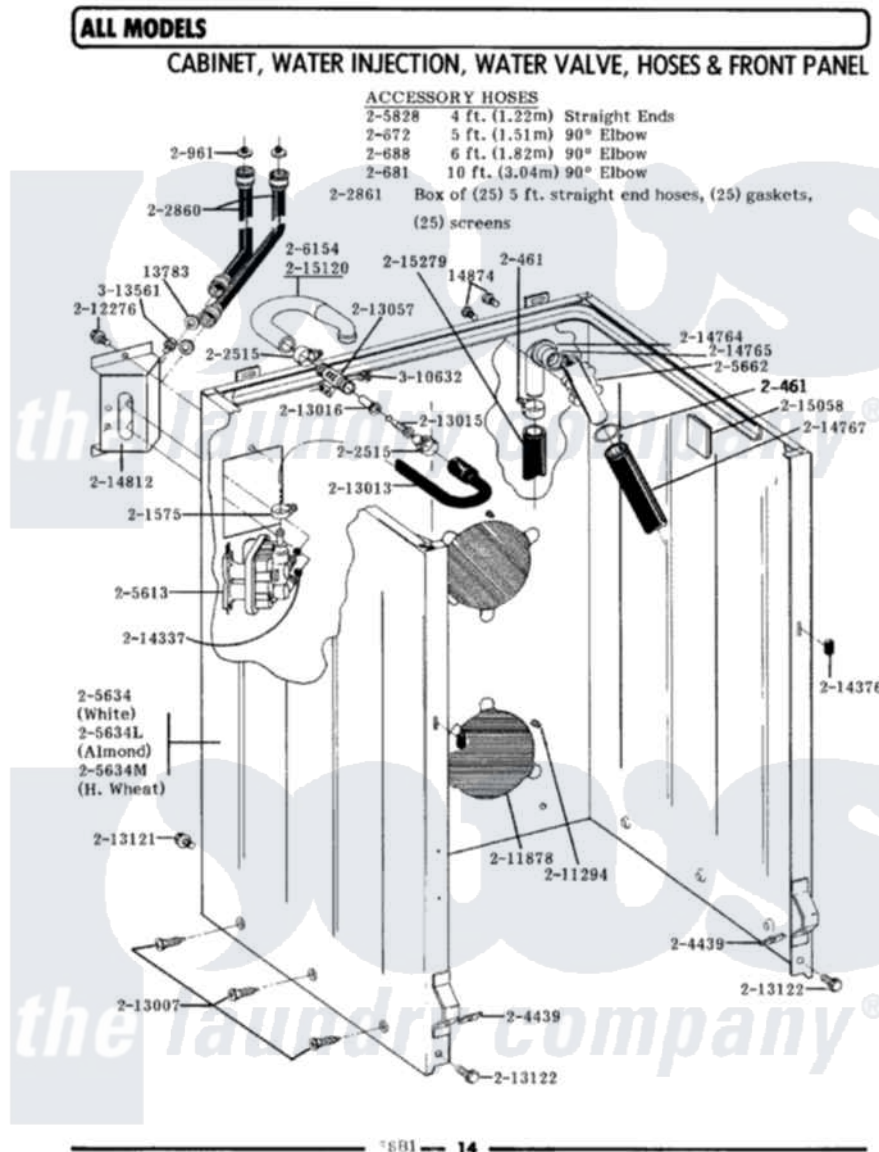

# Maytag A310S 02 - CBNT,WATER INJ & VALVE,HOSES & FRT PANEL

Maytag Residential Maytag A310S Washer Parts Parts Diagram 02 - CBNT,WATER INJ & VALVE,HOSES & FRT PANEL

Click on the part number to view part

Item	Original Part Number	Replaced By	Status	Part Description
1	<a href="#">Y013783</a>			Washer, Inlet Hose
2	<a href="#">Y014874</a>			Screw, Idler Arm And Sleeve
3	200461	<a href="#">285655</a>		Clamp, Hose
4	200672	<a href="#">76314</a>		Hose, Inlet 6 Ft. Hose With Elbow
5	200681	<a href="#">21001467</a>		Hose- 10'
6	200688	<a href="#">76314</a>		Hose, Inlet 6 Ft. Hose With Elbow
NI	<a href="#">Y200832</a>			Capacitor
8	200961	<a href="#">12001413</a>		Strainer And Washer Kit
9	<a href="#">201575</a>			Clamp, Hose
10	202515	<a href="#">596669</a>		Clamp, Manifold
11	<a href="#">202860</a>			Inlet Hose Assembly
12	202861	<a href="#">202860</a>		Inlet Hose Assembly
NI	<a href="#">203237</a>			No.17 Wire With Terminal
14	<a href="#">204439</a>			Screw And Fstner Assembly