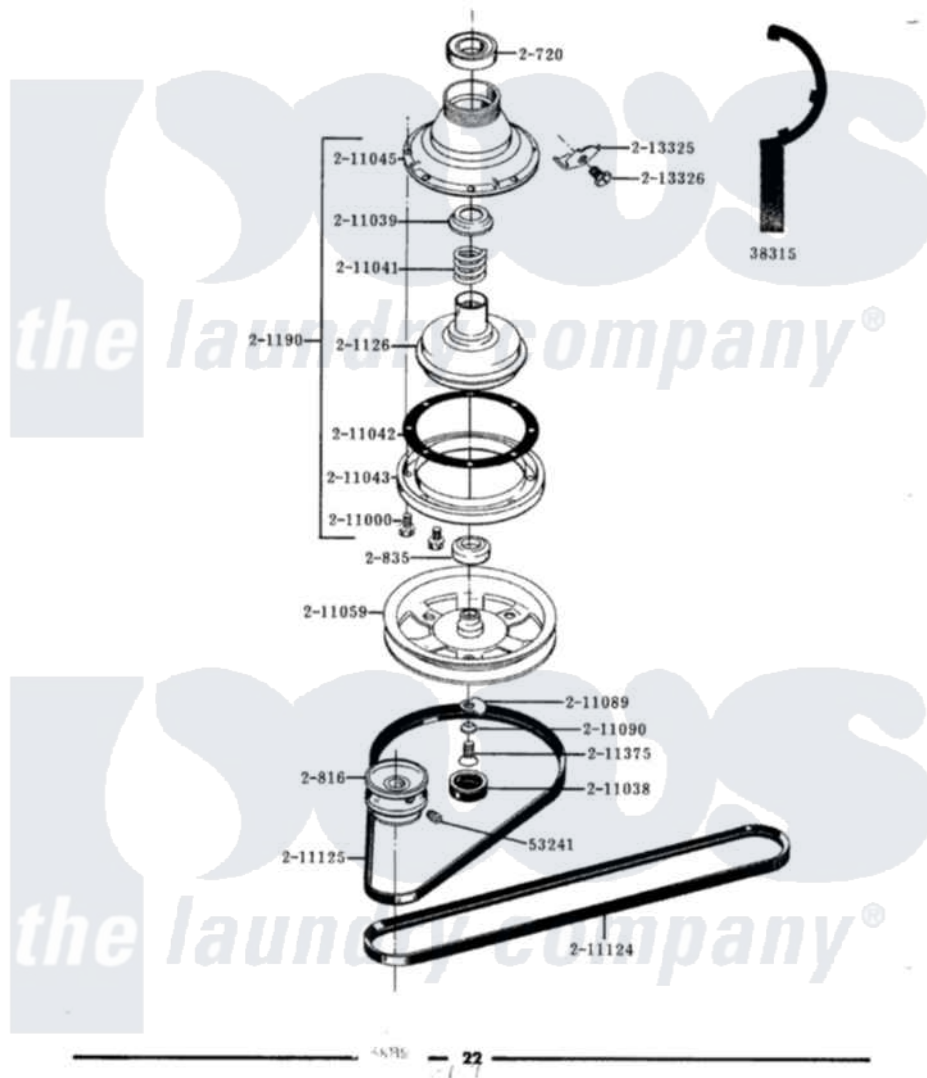

Maytag A310S 03 - CLUTCH, BRAKE & BELTS

ALL MODELS **CLUTCH, BRAKE & BELTS**

Maytag [Residential Maytag A310S Washer Parts](#) Parts Diagram 03 - CLUTCH, BRAKE & BELTS
 Click on the part number to view part

Item	Original Part Number	Replaced By	Status	Part Description
1	Y038315	038315		Tool
2	Y053241			Set Screw, Motor Pulley
3	Y200720	22003441		Bearing, Rear
4	200816	6-2008160		Pulley- MO
5	200835			Bearing, Brake Rotor
6	201126	6-2011900		Brake Asse
7	201190	6-2011900		Brake Asse
8	211000			SCREW, BRAKE DRUM (HEX HEAD)
9	211038		Not Available	CAP, OIL RETAINER
10	211039	6-2011900		Brake Asse
11	211041	6-2011900		Brake Asse
12	211042	6-2011900		Brake Asse
13	211043	6-2011900		Brake Asse
14	211045	6-2011900		Brake Asse
15	211059	6-2301530		Pulley
16	211089			Lug, Stop Pulley

17	211090	22003555	Washer, Stop Lug
18	211124		Part Not Used
19	211125		V Belt, Drive Pulley
20	211375	681582	Screw
21	213325		Clip, Retaining
22	213326		Bolt, Sems Retaining Clip