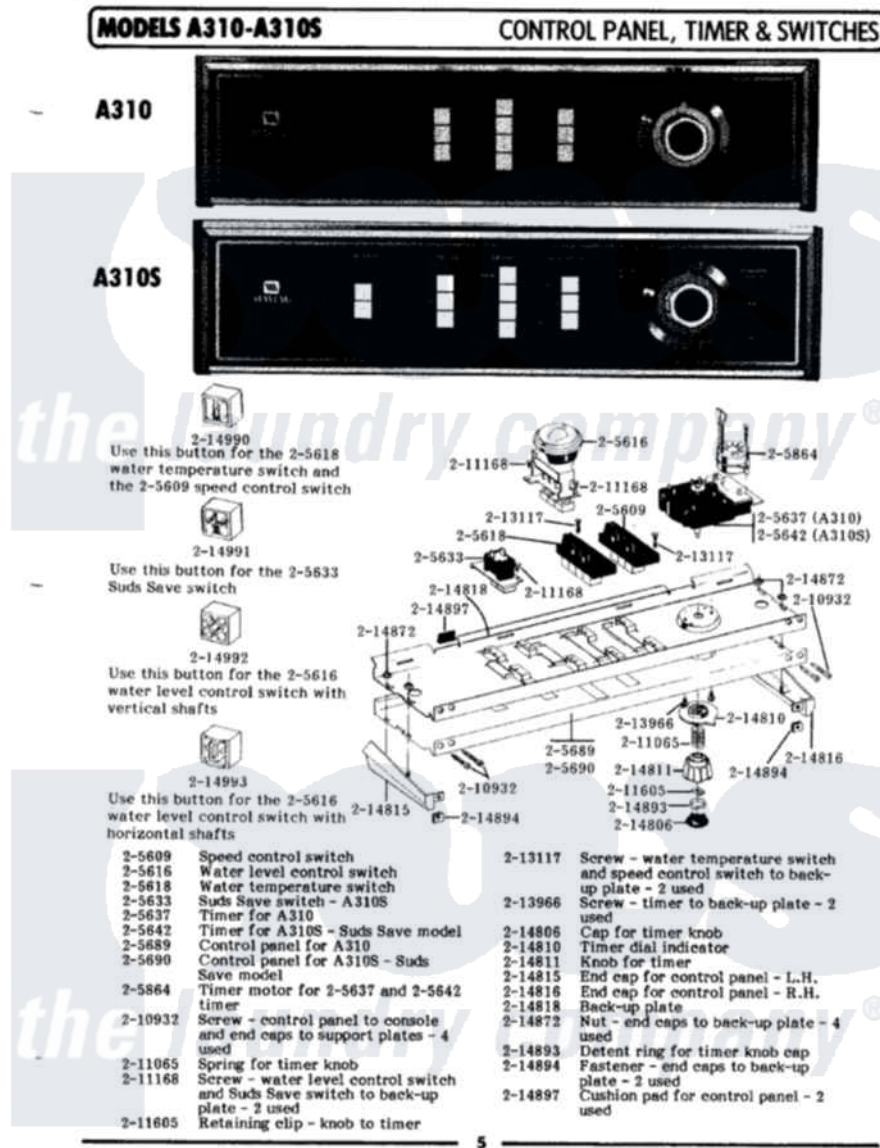

Maytag A310S 04 - CONTROL PANEL, TIMER & SWITCHES

Maytag Residential Maytag A310S Washer Parts Parts Diagram 04 - CONTROL PANEL, TIMER & SWITCHES
 Click on the part number to view part

Item	Original Part Number	Replaced By	Status	Part Description
1	Y205609			Speed Control Switch
2	205616			Water Level Control Switch
3	205618		Not Available	WATER TEMPERATURE SWITCH
4	205633			Suds Save Switch
6	205642			Timer
8	205690		Not Available	CONTROL PANEL
9	205864		Not Available	TIMER MOTOR 120-60
10	210932			Screw, No.8 X 9/16 Ctsk Note: Screw, Inlet Duct
11	211065			Spring, Index Wheel
12	211168	W10139210		Screw, 8-18 X 5/16
13	211605			Bezel, Timer Dial
14	213117	67006908		Screw, Ice Rack
15	213966	3400014		Screw
NI	214806		Not Available	CAP FOR TIMER KNOB
17	214810	22001571		Bezel, Timer Dial

18	214811		Knob For Timer
19	214815		End Cap F/Control Panel-LH
20	214816		End Cap F/Control Panel-RH
21	214818		Back Up Plate
22	214872		Palnut, End Cap Note: Nut, Lamp Holder
23	214893	Not Available	DETENT RING F/TIMER KNOB CA
NI	214894		Fastener, End Cap
"	214897		Pad, Control Panel