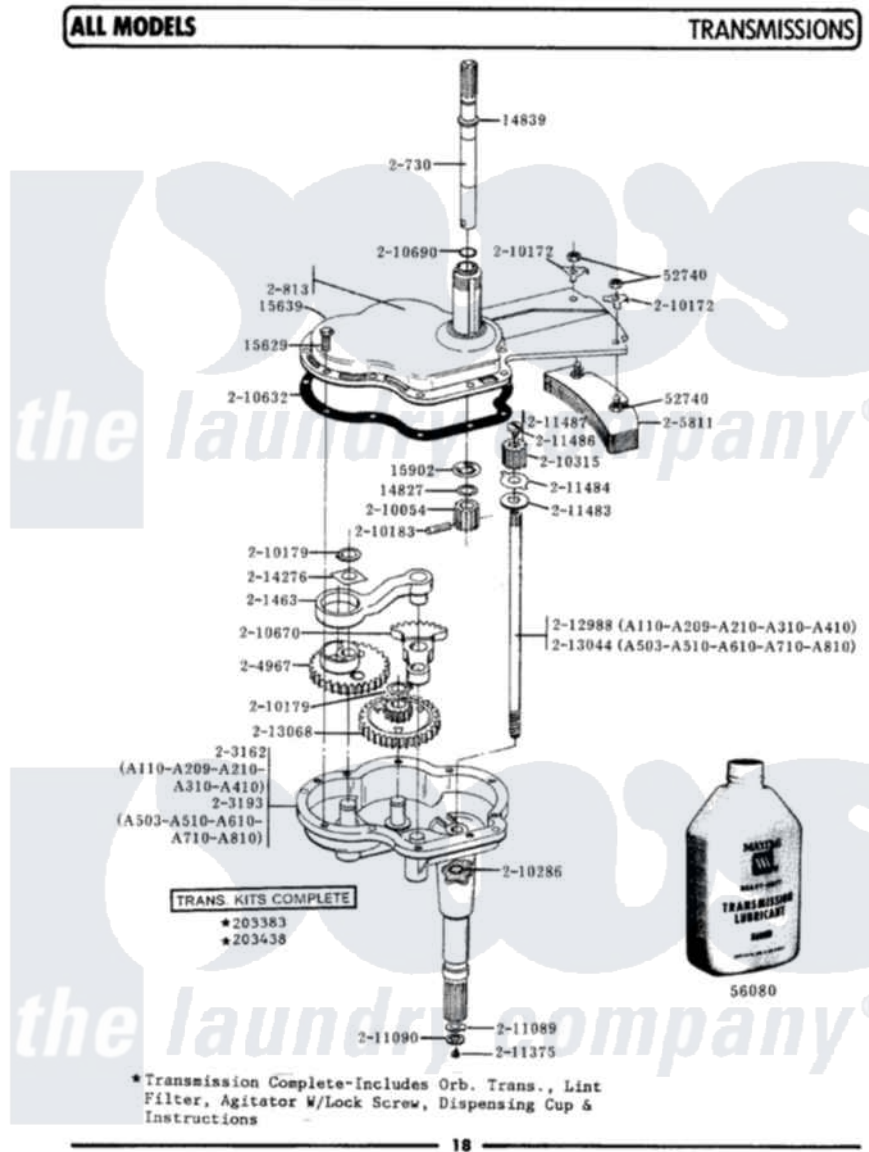

Maytag A310S 07 - TRANSMISSIONS

Maytag [Residential Maytag A310S Washer Parts](#) Parts Diagram 07 - TRANSMISSIONS
 Click on the part number to view part

Item	Original Part Number	Replaced By	Status	Part Description
1	Y014827			Washer-Center Shaft
2	Y014839			Collar-Drive Shaft
3	Y015629			Bolt, Grinding Chamber
4	015639			Dowel Pin
5	Y015902			Spring For Agitator
6	Y052740	62739		Nut, Lock
7	Y056080	6-0560800		Oil
8	200730	22002124		Shaft- Agi
9	200813		Not Available	GEAR CASE COVER ASSEMBLY
10	201463		Not Available	PITMAN WITH WRIST PIN
14	204967			Gear Kit-Power Fin Agitator
15	205811			Counterweight
16	210054			Pinion
17	210172			Lock Washer
18	210179			Retaining Ring
19	210183			Groove Pin

20	210286		Seal
21	210315		Pinion
22	210632	22210632	Gasket
23	210670		Segment
24	210690		Seal, Rubber
25	211089		Lug, Stop Pulley
26	211090	22003555	Washer, Stop Lug
28	211375	681582	Screw
29	211483	6-2114830	Washer- SP
30	211484		Washer, Lug
31	211486		Screw, 3/8-16 X 1/2 Inch
32	211487		Groov-Pin
33	212988		Part Not Used
35	213068	204967	Gear Kit-Power Fin Agitator
36	214276	Not Available	WASHER FOR GEARS