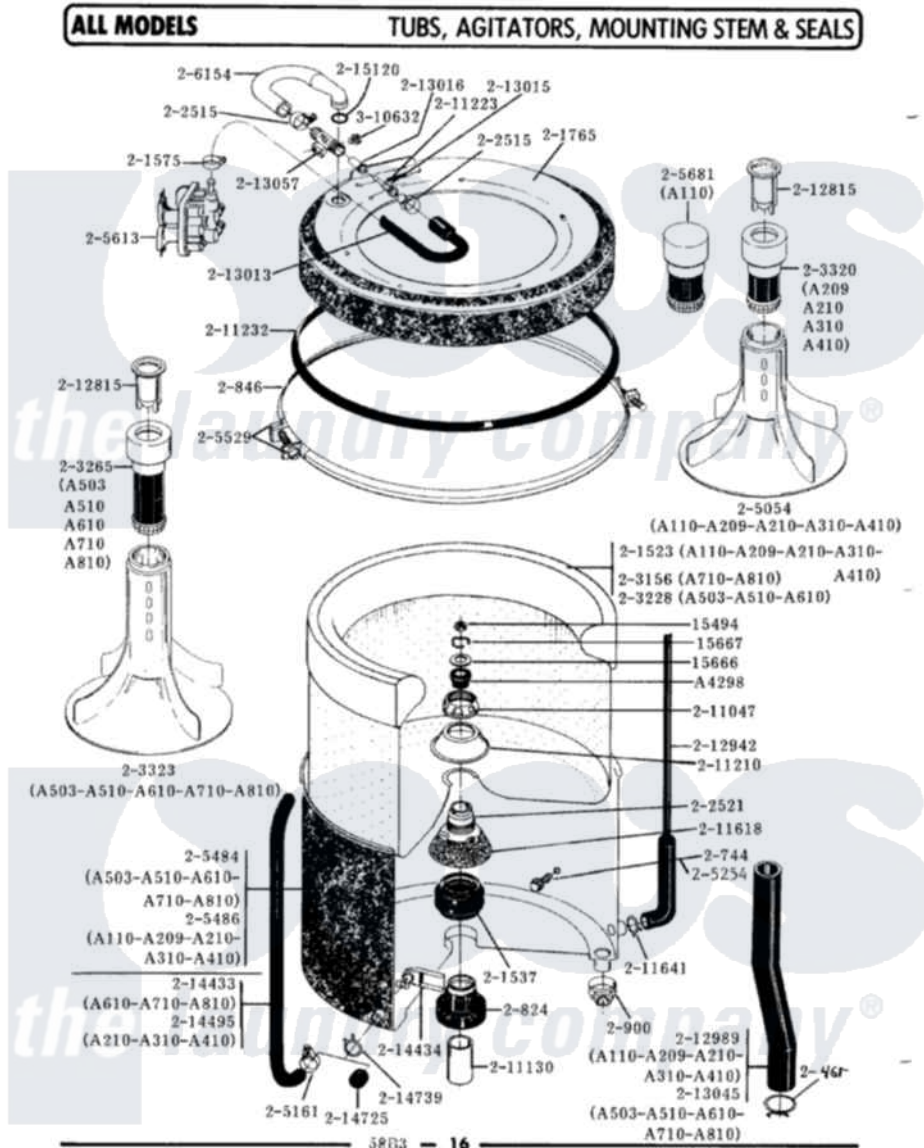

Maytag A310S 08 - TUB, AGITATOR, MOUNTING STEM & SEAL

Maytag Residential Maytag A310S Washer Parts Parts Diagram 08 - TUB, AGITATOR, MOUNTING STEM & SEAL
 Click on the part number to view part

Item	Original Part Number	Replaced By	Status	Part Description
1	A04298		Not Available	SEAL, AGITATOR DRIVE SHAFT
2	Y015494			Stop Ring-Agitator Shaft
3	Y015666			Washer, Retaining -
4	Y015667			Retaining Ring
NI	Y054867			Washer, Lock
6	200744	W10175939		Bolt
7	200824	6-2040130		Tub Bearin
8	200846			Clamp - Tub Cover
9	200900	616099		Clamp
10	201523		Not Available	INNER TUB
11	201575			Clamp, Hose
12	201765		Not Available	COVER, TUB
13	202515	596669		Clamp, Manifold
14	202521	6-2095720		Mounting S
15	203156		Not Available	INNER TUB
16	203320		Not Available	LINT FILTER - DISPENSER

17	204012	6-2095720	Mounting S
18	204013	6-2040130	Tub Bearin
19	205054	Not Available	AGITATOR
NI	205161	489503	Clamp
"	205486	Not Available	PART NOT USED
"	205529		Nut And Bolt Kit For Tub Clam
23	205613		Water Valve
24	206154		Injector Tube With Seal
25	211047	6-2110472	Nut- Clamp
26	211100		Washer, Outer Tub
27	211130		Bearing Liner, Tub Bearing
28	211210		Washer, Clamping Nut
29	211223		Bumper, Unbalance
30	211232		Seal, Tub Cover
31	211618	22001423	Set Screw, Mounting Stem
NI	211641		Clamp, 1-1/16"
33	212815	Not Available	DISPENSER CUP
34	212942	22001619	Tube, Water Level Switch
35	Y212989		Hose, Outer Tub To Pump
36	213013		Hose, Injector
37	213015		Nozzle, Injector
38	213016	216201	Nozzle
39	213057	22213057	Sleeve- In
40	214434		Spout, Deflector
41	214495		Tube, Inlet To Tub
42	214725		Cap For Spout-Outer Tub
43	214739	596669	Clamp, Manifold
44	200461	285655	Clamp, Hose
45	215120		Seal For Injector Tube
46	Y310632	1163839	Screw