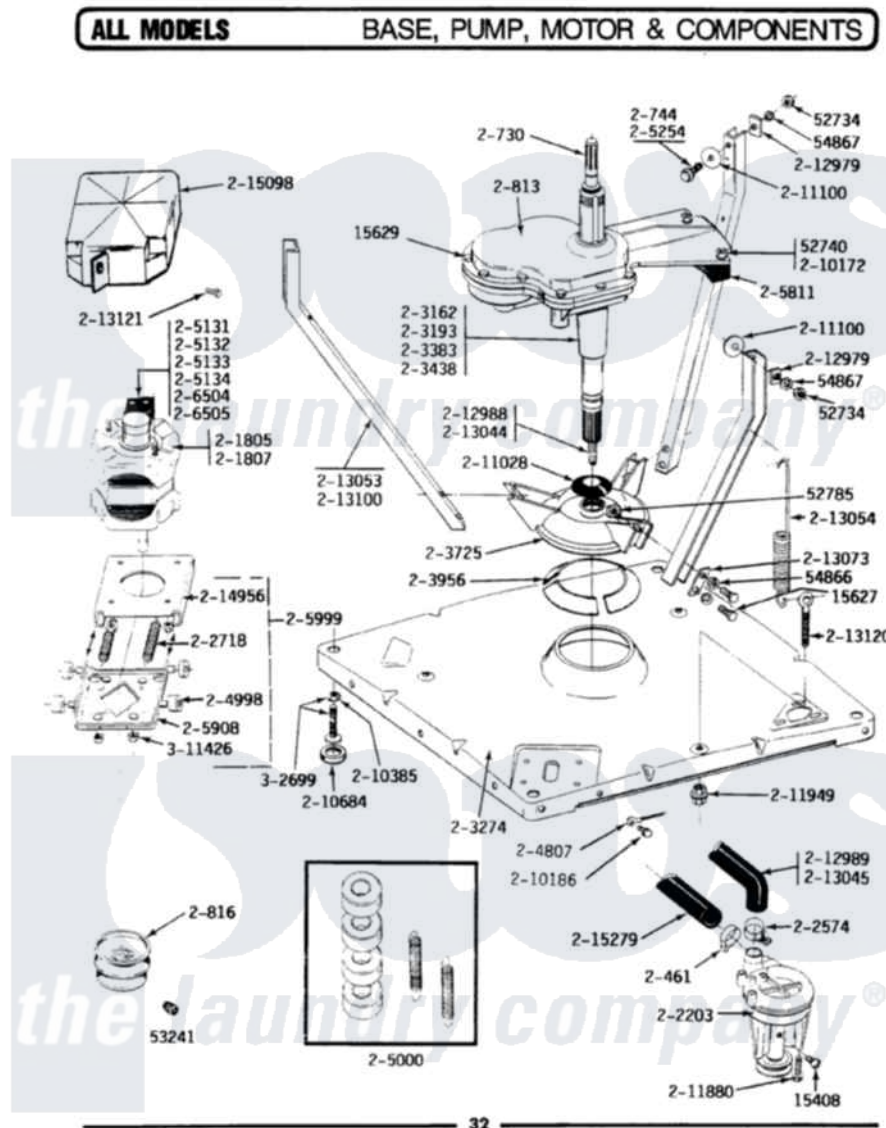

Maytag A312 02 - BASE, PUMP, MOTOR & COMPONENTS

Maytag Residential Maytag A312 Washer Parts Parts Diagram 02 - BASE, PUMP, MOTOR & COMPONENTS
 Click on the part number to view part

Item	Original Part Number	Replaced By	Status	Part Description
1	Y015408	22003235		Screw, Bearing Insert
2	Y015627			Screw- Hex
3	Y015629			Bolt, Grinding Chamber
4	Y052734			Nut, Carrage Bolts And Bracket
5	Y052740	62739		Nut, Lock
6	Y052785			Nut, Brace To Damper
7	Y053241			Set Screw, Motor Pulley
8	Y054866	486009		Lockwasher
9	Y054867			Washer, Lock
10	200461	285655		Clamp, Hose
11	200730	22002124		Shaft- Agi
12	200744	W10175939		Bolt
13	200813		Not Available	GEAR CASE COVER ASSEMBLY
14	200816	6-2008160		Pulley- MO
16	201807	12002353		Motor-Drve