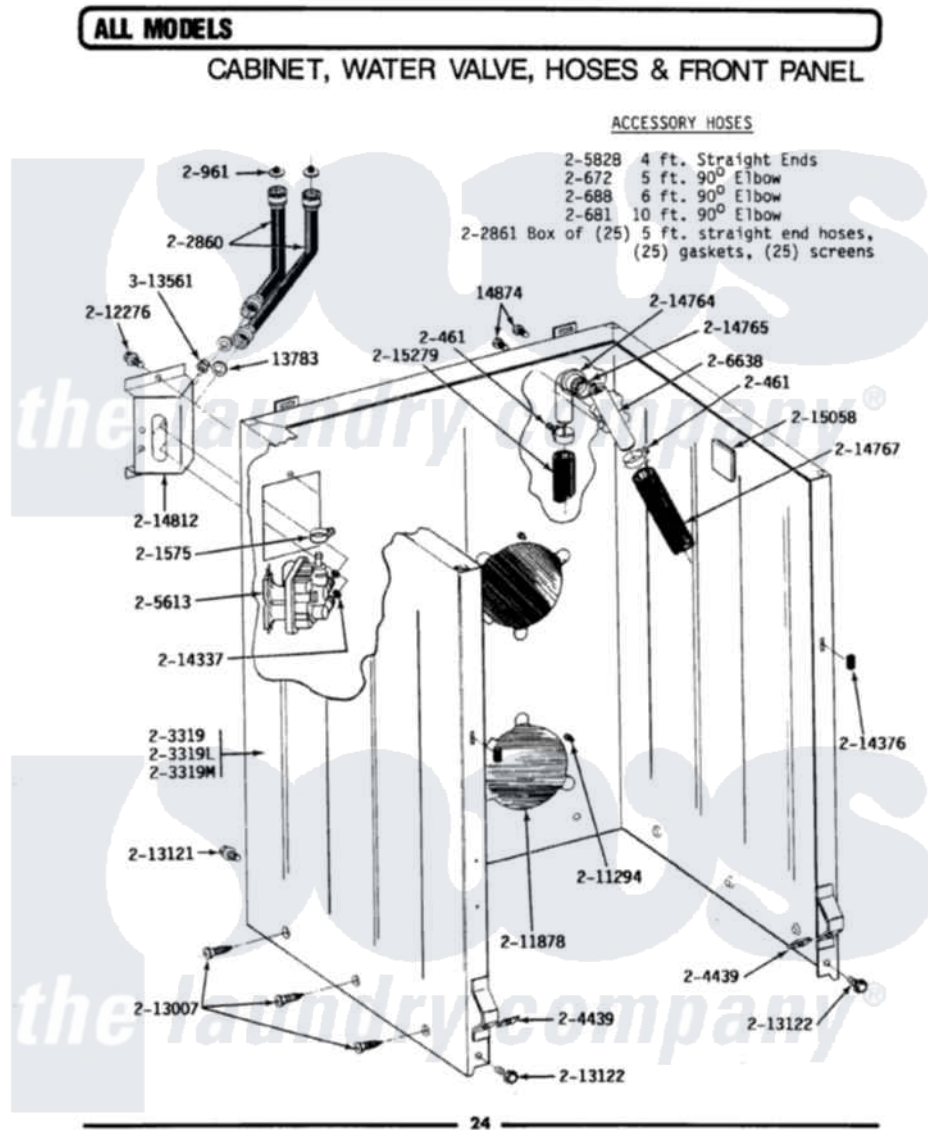

Maytag A312 03 - CABINET, WATER VALVE, HOSES & FRNT PANEL

Maytag Residential Maytag A312 Washer Parts Diagram 03 - CABINET, WATER VALVE, HOSES & FRNT PANEL

Click on the part number to view part

Item	Original Part Number	Replaced By	Status	Part Description
1	Y013783			Washer, Inlet Hose
2	Y014874			Screw, Idler Arm And Sleeve
3	200461	285655		Clamp, Hose
4	200672	76314		Hose, Inlet 6 Ft. Hose With Elbow
5	200681	21001467		Hose- 10'
6	200688	76314		Hose, Inlet 6 Ft. Hose With Elbow
NI	Y200832			Capacitor
8	200961	12001413		Strainer And Washer Kit
9	201575			Clamp, Hose
10	202860			Inlet Hose Assembly
11	202861	202860		Inlet Hose Assembly
NI	203237			No.17 Wire With Terminal
15	204439			Screw And Fstner Assembly
16	205613			Water Valve

17	205828	202860	Inlet Hose Assembly
NI	206103		Capacitor Kit
19	206638		Siphon Break
NI	211149		Clip, Capacitor
21	211294	90767	Screw, 8A X 3/8 HeX Washer Head Tapping
22	211878	Not Available	PLATE, ACCESS
23	212276	W10116760	Screw
NI	212982	22001650	Fastener, Spring
27	213007		Xfor Cabinet See Cabinet, Back
28	213121	3400111	Screw, 12-14 X 5/8
29	213122	27001200	Screw
NI	213846		Guard, Belt
31	214337	96160	Screen
32	214376	22002331	Spacer, Front Panel
33	214764	208847	Elbow
34	214765		Gasket, Siphon Break
35	214767	22001448	Hose, Pump
36	214812	22002361	Bracket, Water Valve
37	215058		Pad, Cabinet Bumper
38	215279	22003410	Hose, Drain
39	Y313561		Screw---NA