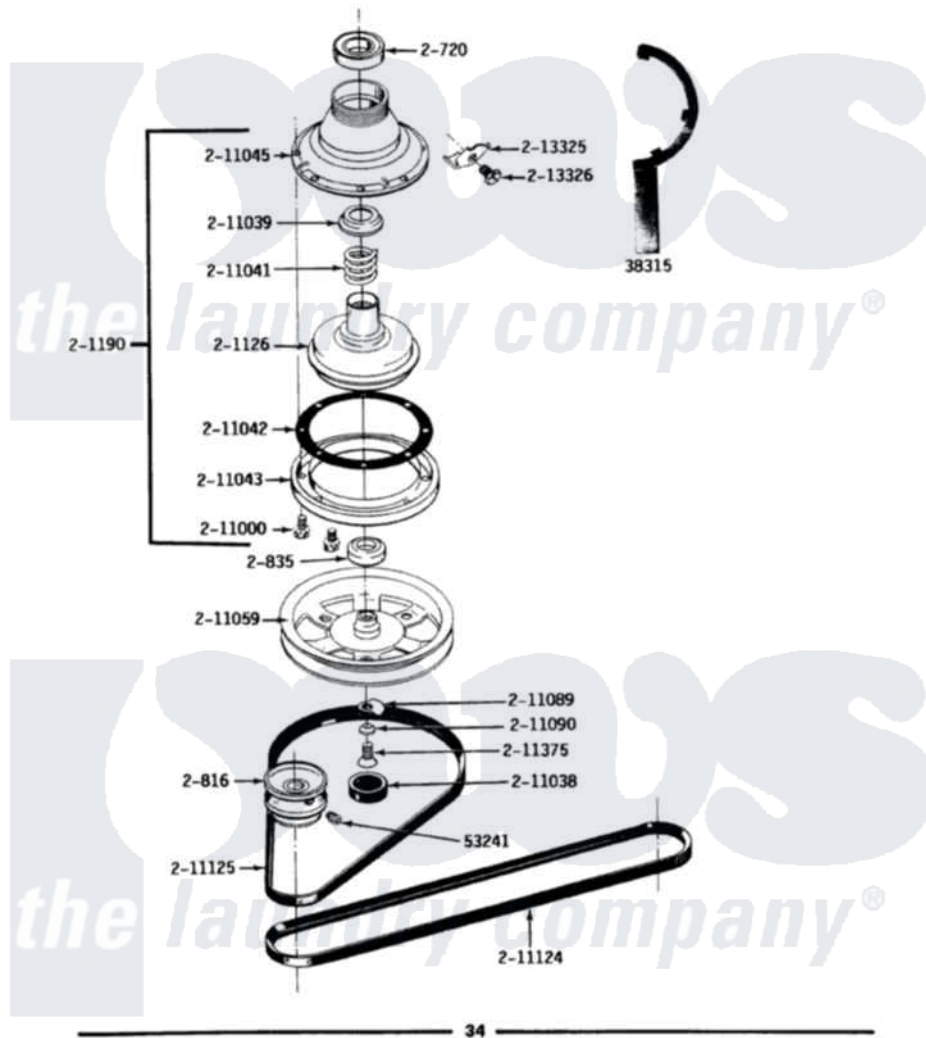

Maytag A312 04 - CLUTCH, BRAKE & BELTS

ALL MODELS CLUTCH, BRAKE & BELTS

Maytag Residential Maytag A312 Washer Parts Parts Diagram 04 - CLUTCH, BRAKE & BELTS
 Click on the part number to view part

Item	Original Part Number	Replaced By	Status	Part Description
1	Y038315	038315		Tool
2	Y053241			Set Screw, Motor Pulley
3	Y200720	22003441		Bearing, Rear
4	200816	6-2008160		Pulley- MO
5	200835			Bearing, Brake Rotor
6	201126	6-2011900		Brake Asse
7	201190	6-2011900		Brake Asse
8	211000			SCREW, BRAKE DRUM (HEX HEAD)
9	211038		Not Available	CAP, OIL RETAINER
10	211039	6-2011900		Brake Asse
11	211041	6-2011900		Brake Asse
12	211042	6-2011900		Brake Asse
13	211043	6-2011900		Brake Asse
14	211045	6-2011900		Brake Asse
15	211059	6-2301530		Pulley
16	211089			Lug, Stop Pulley

17	211090	22003555	Washer, Stop Lug
18	211124		Part Not Used
19	211125		V Belt, Drive Pulley
20	211375	681582	Screw
21	213325		Clip, Retaining
22	213326		Bolt, Sems Retaining Clip