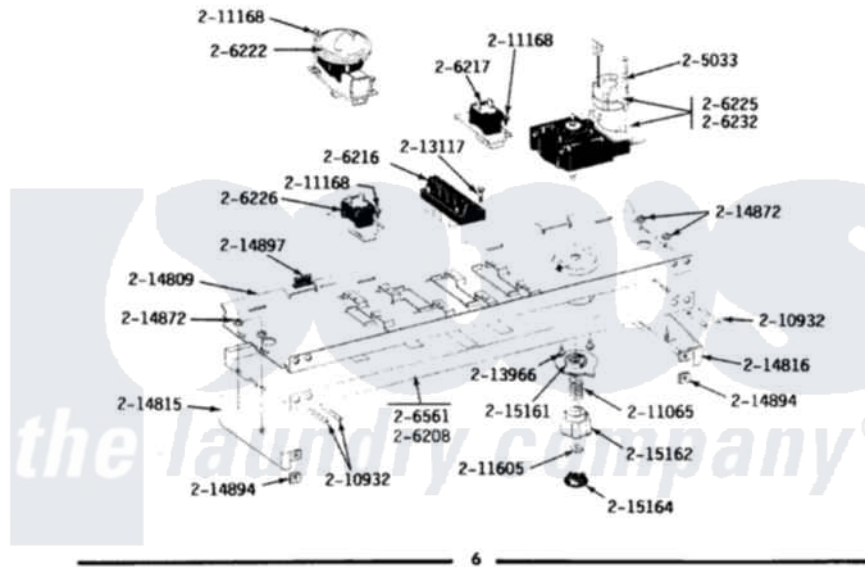

Maytag A312 05 - CONTROL PANEL

MODEL A312-A312S CONTROL PANEL

A312

A312S

Maytag [Residential Maytag A312 Washer Parts](#) Parts Diagram 05 - CONTROL PANEL
 Click on the part number to view part

Item	Original Part Number	Replaced By	Status	Part Description
1	205033	22205033		Motor- Tim
3	206216			Water Temperature Switch
4	206217		Not Available	SPEED CONTROL SWITCH
5	206222		Not Available	INFINITE WATER LEVEL SWITCH
6	206225			Timer
9	206561			Control Panel
10	210932			Screw, No.8 X 9/16 Ctsk Note: Screw, Inlet Duct
11	211065			Spring, Index Wheel
12	211168	W10139210		Screw, 8-18 X 5/16
13	211605			Bezel, Timer Dial
14	213117	67006908		Screw, Ice Rack
15	213966	3400014		Screw
16	214809			Back Up Plate
17	214815			End Cap F/Control Panel-LH
18	214816			End Cap F/Control Panel-RH

19	214872		Palnut, End Cap Note: Nut, Lamp Holder
20	214894		Fastener, End Cap
21	214897		Pad, Control Panel
22	215161	22001571	Bezel, Timer Dial
23	215162		Timer Knob
24	215164	Not Available	CAP FOR KNOB