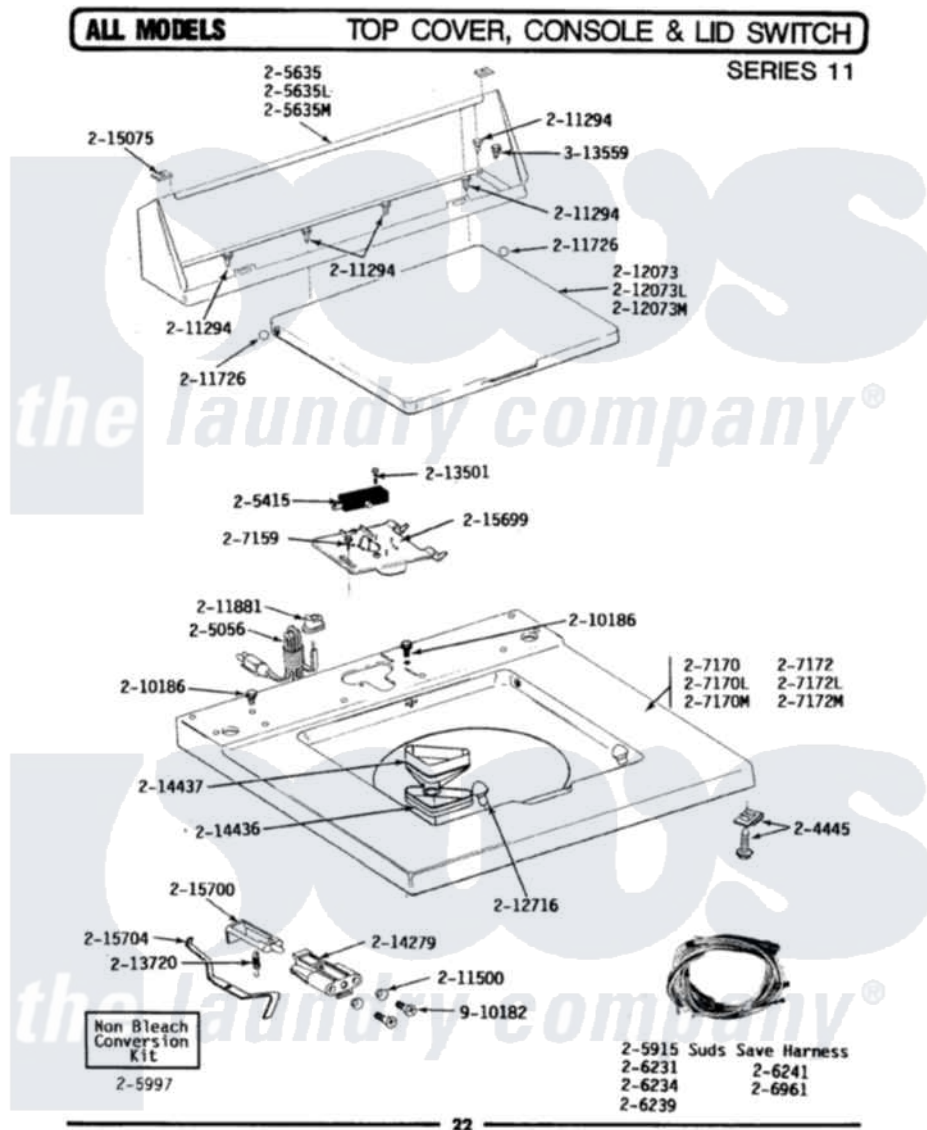

# Maytag A312 08 - TOP COVER, CONSOLE & LID SWITCH (SER 11)

Maytag Residential Maytag A312 Washer Parts Parts Diagram 08 - TOP COVER, CONSOLE & LID SWITCH (SER 11)  
 Click on the part number to view part

Item	Original Part Number	Replaced By	Status	Part Description
NI	<a href="#">Y201808</a>			Converter
2	<a href="#">204445</a>			Screw And Fastener Assembly
NI	<a href="#">204968</a>			Plunger And Bracket Assembly--W
4	205056	<a href="#">204590</a>		Cord, Power
5	205415	<a href="#">279347</a>		Switch-Lid
6	<a href="#">205635</a>			Console
8	205915		Not Available	SUDS SAVE HARNESS
9	<a href="#">205997</a>			Non-Bleach Conversion Kit
10	206234		Not Available	WIRE HARNESS
11	207159	<a href="#">489355</a>		Screw, 8 X 1/2
12	<a href="#">207170</a>			Top Cover
14	<a href="#">207172</a>			Top Cover
17	210186	<a href="#">3370225</a>		Screw
18	211294	<a href="#">90767</a>		Screw, 8A X 3/8 HeX Washer Head Tapping
19	<a href="#">211500</a>			Washer, Bracket To Top Cover