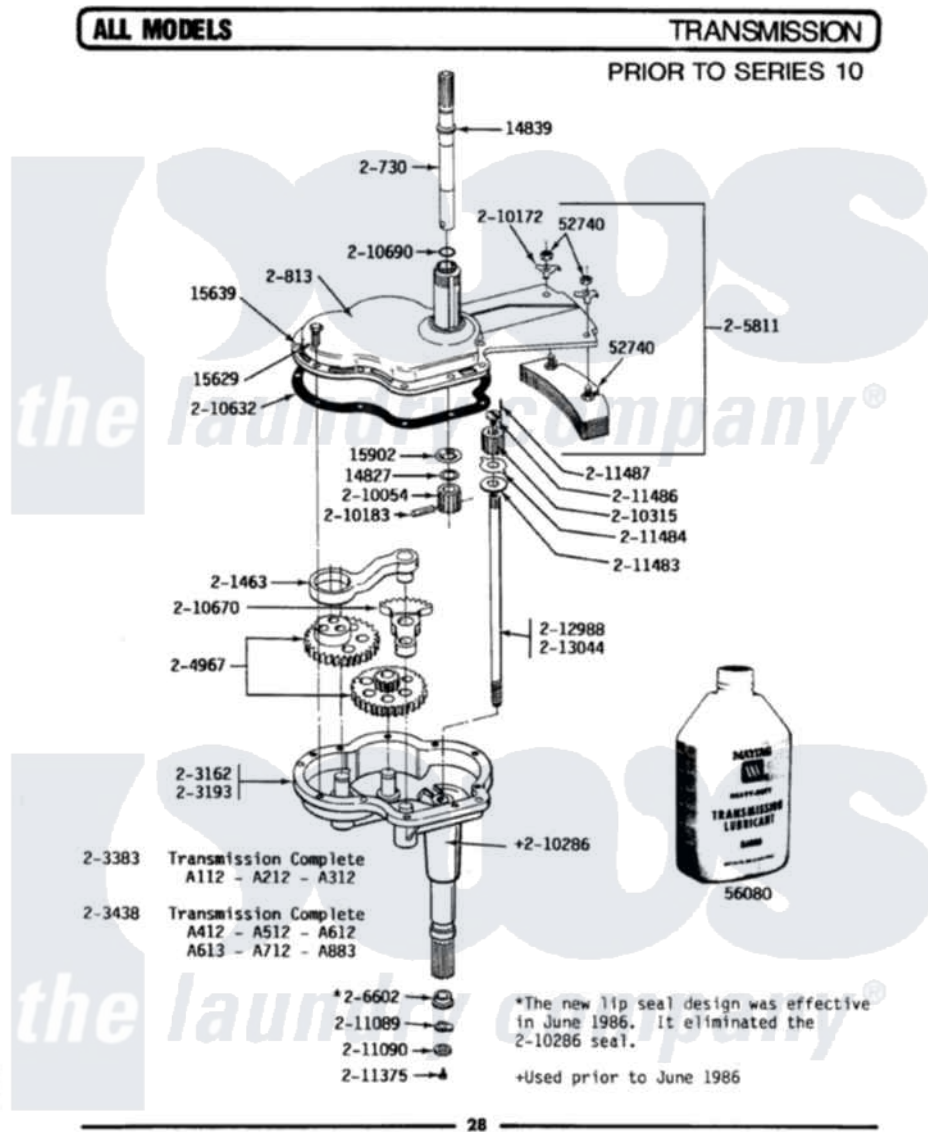

Maytag A312 09 - TRANSMISSION

Maytag [Residential Maytag A312 Washer Parts](#) Parts Diagram 09 - TRANSMISSION
Click on the part number to view part

Item	Original Part Number	Replaced By	Status	Part Description
1	Y014827			Washer-Center Shaft
2	Y014839			Collar-Drive Shaft
3	Y015629			Bolt, Grinding Chamber
4	015639			Dowel Pin
5	Y015902			Spring For Agitator
6	Y052740	62739		Nut, Lock
7	Y056080	6-0560800		Oil
8	200730	22002124		Shaft- Agi
9	200813		Not Available	GEAR CASE COVER ASSEMBLY
10	201463		Not Available	PITMAN WITH WRIST PIN
11	203162			Gear Housing W/Studs And Tube
12	203383	W10172458		Transmison
13	204967			Gear Kit-Power Fin Agitator
14	205811			Counterweight
15	206602	207843		Lip Seal Repair Kit

16	210054		Pinion
NI	210172		Lock Washer
18	210183		Groove Pin
19	210286		Seal
20	210315		Pinion
21	210632	22210632	Gasket
22	210670		Segment
23	210690		Seal, Rubber
24	211089		Lug, Stop Pulley
25	211090	22003555	Washer, Stop Lug
26	211375	681582	Screw
NI	211483	6-2114830	Washer- SP
"	211484		Washer, Lug
29	211486		Screw, 3/8-16 X 1/2 Inch
30	211487		Groov-Pin
31	212988		Part Not Used