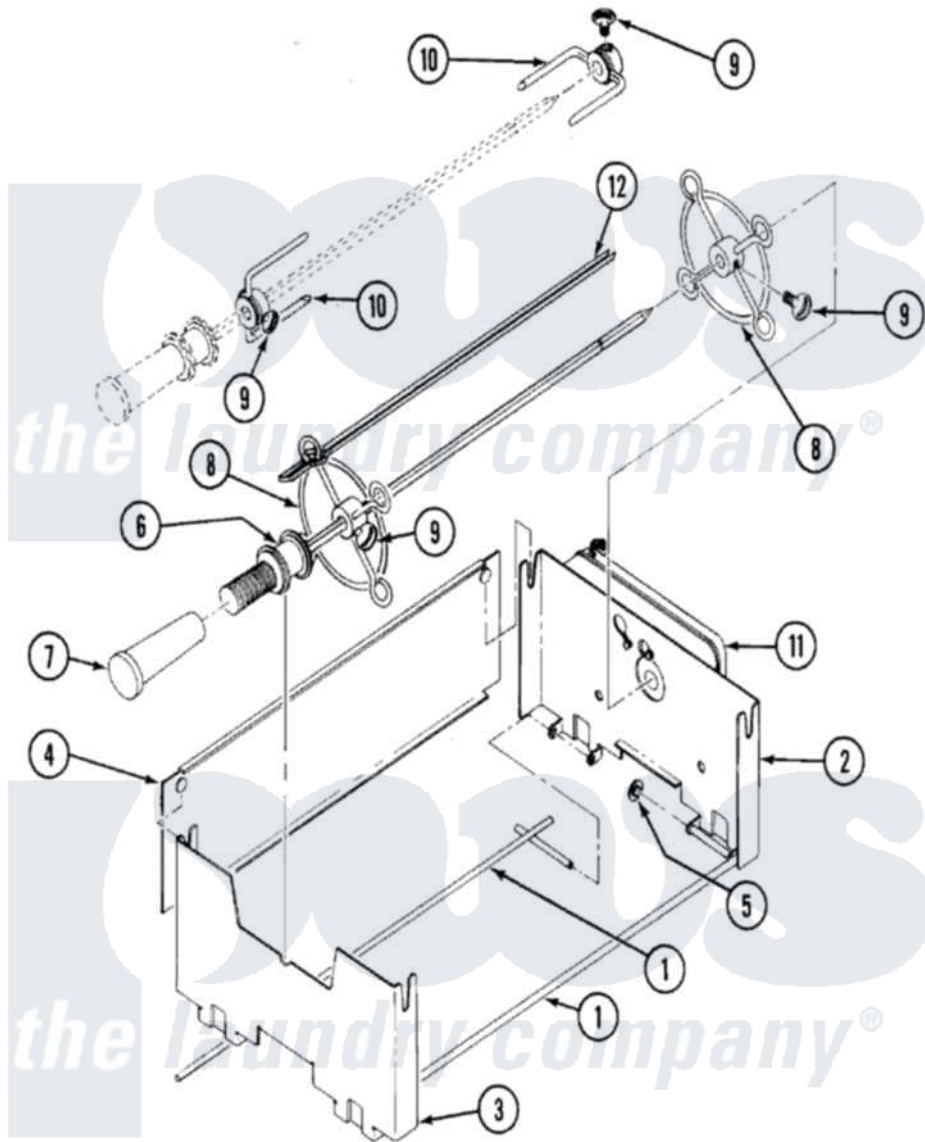

# Maytag A312-J 01 - ACCESSORIES-ROTIS

Maytag Residential Maytag A312-J Washer Parts Parts Diagram 01 - ACCESSORIES-ROTIS  
 Click on the part number to view part

Item	Original Part Number	Replaced By	Status	Part Description
1	701542		Not Available	WIRE SUPPORT
2	701543		Not Available	STAND, MOTOR
3	W10124350		Not Available	NOT REQUIRED PART OR SEE NOTE
4	Y703825	<a href="#">3604F249-50</a>		Shield
5	701546		Not Available	RETAINER, SHAFT
6	<a href="#">71001632</a>			Spit
7	<a href="#">71001631</a>			Handle, Rotis
8	<a href="#">Y701548</a>			Ring, Locking
9	Y701549		Not Available	SCREW, THUMB
10	Y707540		Not Available	HOLDER, MEAT
11	<a href="#">Y703827</a>			Motor
12	04100761		Not Available	RIVET
"	Y700582	<a href="#">W10068250</a>		Screw
"	703822		Not Available	CLIP
"	703828		Not Available	LOCK, SPIT
"	703829		Not Available	NUT, SHOULDER