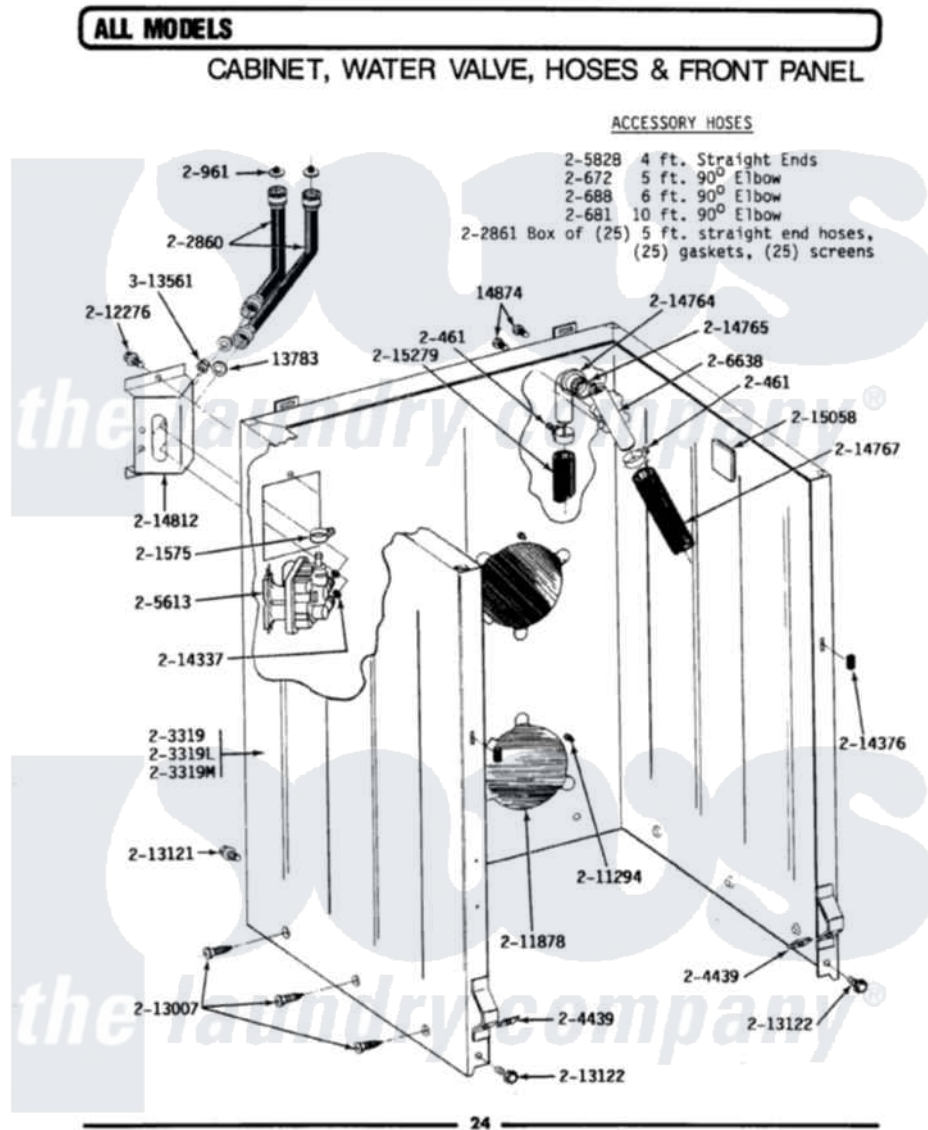

Maytag A312S 02 - CABINET, WATER VALVE, HOSES & FRNT PANEL

Maytag [Residential Maytag A312S Washer Parts](#) Parts Diagram 02 - CABINET, WATER VALVE, HOSES & FRNT PANEL

Click on the part number to view part

Item	Original Part Number	Replaced By	Status	Part Description
1	Y013783			Washer, Inlet Hose
2	Y014874			Screw, Idler Arm And Sleeve
3	200461	285655		Clamp, Hose
4	200672	76314		Hose, Inlet 6 Ft. Hose With Elbow
5	200681	21001467		Hose- 10'
6	200688	76314		Hose, Inlet 6 Ft. Hose With Elbow
NI	Y200832			Capacitor
8	200961	12001413		Strainer And Washer Kit
9	201575			Clamp, Hose
10	202860			Inlet Hose Assembly
11	202861	202860		Inlet Hose Assembly
NI	203237			No.17 Wire With Terminal
15	204439			Screw And Fstner Assembly
16	205613			Water Valve

17	205828	202860	Inlet Hose Assembly
NI	206103		Capacitor Kit
19	206638		Siphon Break
NI	211149		Clip, Capacitor
21	211294	90767	Screw, 8A X 3/8 HeX Washer Head Tapping
22	211878	Not Available	PLATE, ACCESS
23	212276	W10116760	Screw
NI	212982	22001650	Fastener, Spring
27	213007		Xfor Cabinet See Cabinet, Back
28	213121	3400111	Screw, 12-14 X 5/8
29	213122	27001200	Screw
NI	213846		Guard, Belt
31	214337	96160	Screen
32	214376	22002331	Spacer, Front Panel
33	214764	208847	Elbow
34	214765		Gasket, Siphon Break
35	214767	22001448	Hose, Pump
36	214812	22002361	Bracket, Water Valve
37	215058		Pad, Cabinet Bumper
38	215279	22003410	Hose, Drain
39	Y313561		Screw---NA