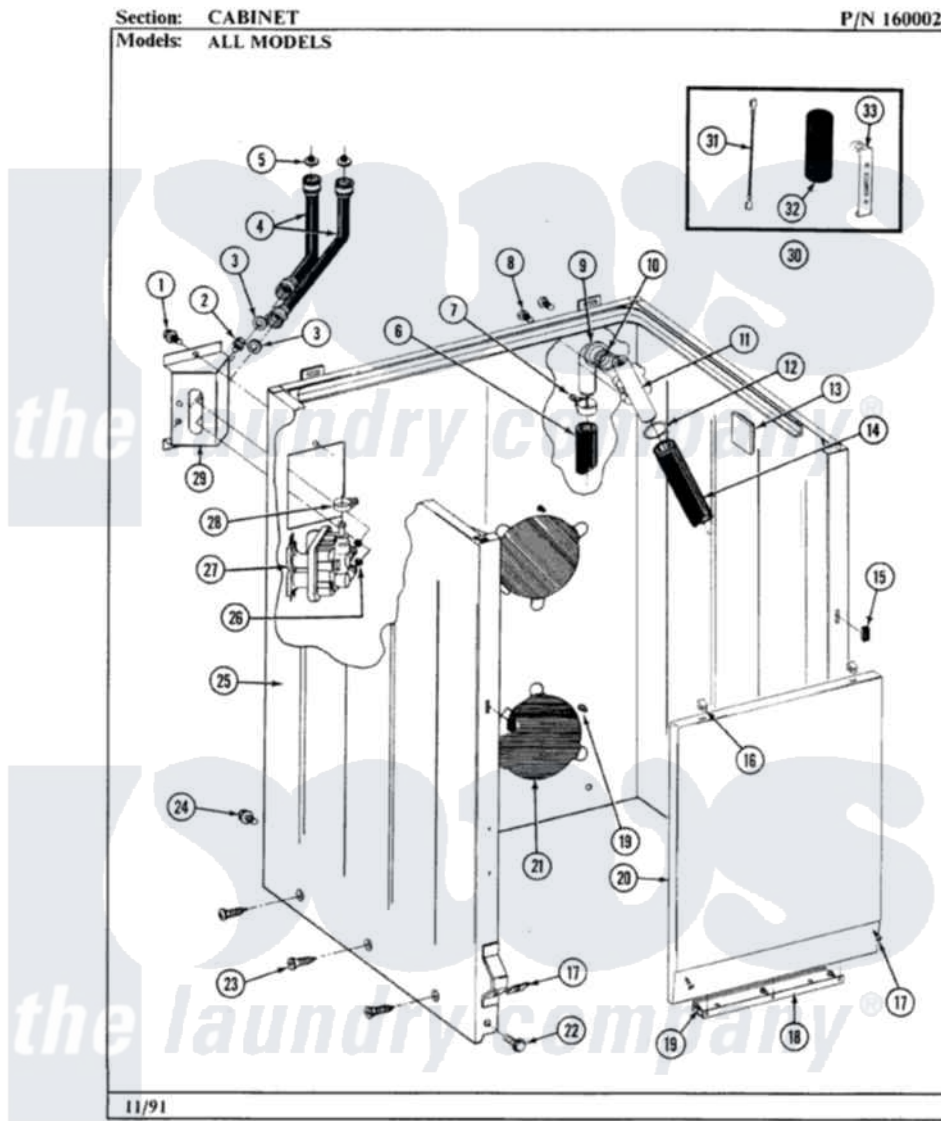

Maytag A382 02 - CABINET

16

Maytag [Residential Maytag A382 Washer Parts](#) Parts Diagram 02 - CABINET
Click on the part number to view part

Item	Original Part Number	Replaced By	Status	Part Description
1	212276	W10116760		Screw
2	Y313561			Screw---NA
3	Y013783			Washer, Inlet Hose
4	202860			Inlet Hose Assembly
5	200961	12001413		Strainer And Washer Kit
6	215279	22003410		Hose, Drain
7	200461	285655		Clamp, Hose
8	Y014874			Screw, Idler Arm And Sleeve
9	214764	208847		Elbow
10	214765			Gasket, Siphon Break
11	206638			Siphon Break
12	200461	285655		Clamp, Hose
13	215058			Pad, Cabinet Bumper
14	214767	22001448		Hose, Pump
15	214376	22002331		Spacer, Front Panel
16	212982	22001650		Fastener, Spring

17	204439		Screw And Fstner Assembly
18	213846		Guard, Belt
19	211294	90767	Screw, 8A X 3/8 HeX Washer Head Tapping
20	212998	Not Available	PANEL, FRONT (WHT)
21	211878	Not Available	PLATE, ACCESS
22	213122	27001200	Screw
23	213007		Xfor Cabinet See Cabinet, Back
24	213121	3400111	Screw, 12-14 X 5/8
25	203319	22203319	Cabinet
26	214337	96160	Screen
27	205613		Water Valve
28	201575		Clamp, Hose
29	214812	22002361	Bracket, Water Valve
30	206103		Capacitor Kit
31	203237		No.17 Wire With Terminal
32	Y200832		Capacitor
33	211149		Clip, Capacitor