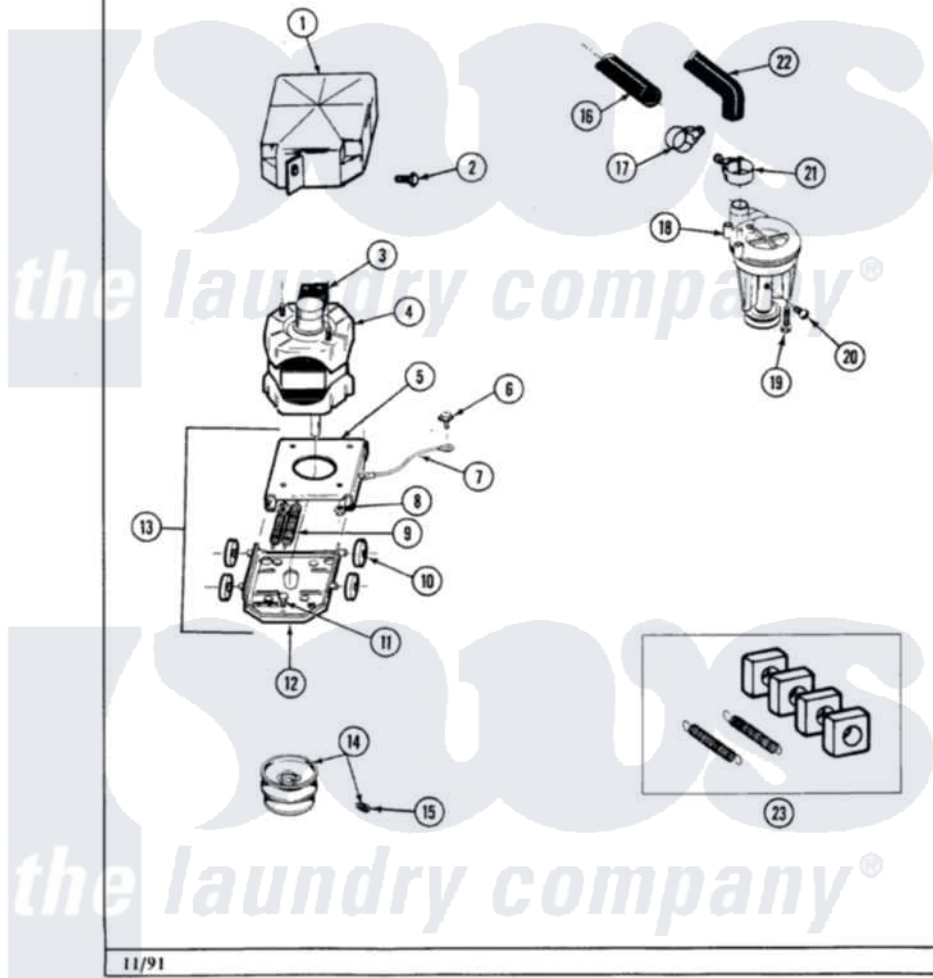

Maytag A382 05 - MOTOR & PUMP ASSEMBLY

Section: MOTOR & PUMP ASSEMBLY

P/N 1600021

Models: ALL MODELS

11/91

28

Maytag [Residential Maytag A382 Washer Parts](#) Parts Diagram 05 - MOTOR & PUMP ASSEMBLY

[Click on the part number to view part](#)

Item	Original Part Number	Replaced By	Status	Part Description
1	215098			Shield, Motor
2	213121	3400111		Screw, 12-14 X 5/8
3	205134		Not Available	MOTOR EXTERNAL START SWITCH
"	205131			Switch, Motor External Start
"	205132		Not Available	SWITCH, MOTOR EXTERNAL START No.201664-14,205463-4 & 201800-4
"	205133		Not Available	(PROD. IDNo. 2-1664-8 & 2-5463)
"	206504			Motor External Start Switch
4	201805	12002351		Motor-Drve
5	214956			Motor Mount Assembly
6	210186	3370225		Screw
7	901220			Ground Wire
8	Y311426	3400029		Nut, Adapter Plate
9	202718			Springs, Tension
10	204998	205000		Roller And Spring Kit 4+Spr

11	Y313561		Screw---NA
12	205908		Motor Mount Assembly
13	205999		Motor Mount Assembly
14	200816	6-2008160	Pulley- MO
15	Y053241		Set Screw, Motor Pulley
16	214767	22001448	Hose, Pump
17	200461	285655	Clamp, Hose
18	202203	6-2022030	Pump As Pa
19	211880		Screw, HeX Head No.10 X 1/2 Inc
20	Y015408	22003235	Screw, Bearing Insert
21	202574	3367052	Clamp, Hose
22	213045		Hose, Outer Tub Part Not Used
23	205000		Roller And Spring Kit 4+Spr