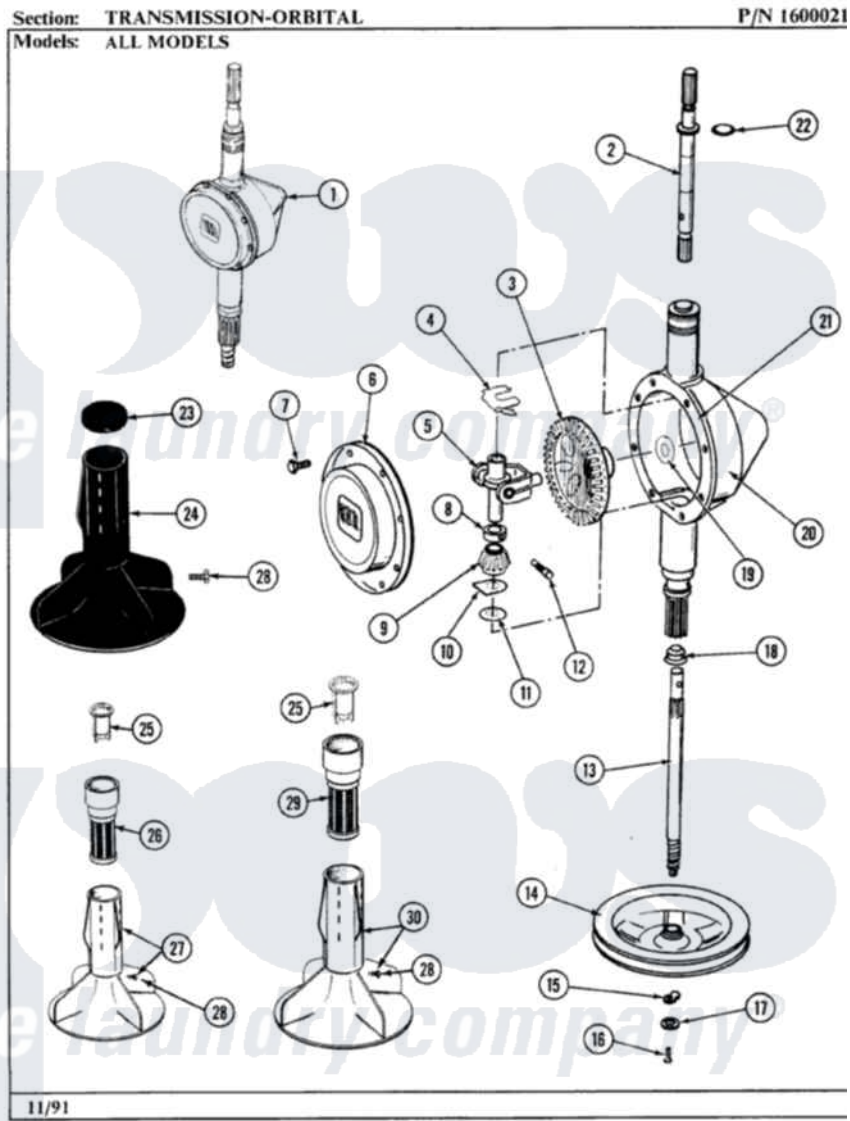

Maytag A382 08 - TRANSMISSION-ORBITAL

24

Maytag Residential Maytag A382 Washer Parts Parts Diagram 08 - TRANSMISSION-ORBITAL
Click on the part number to view part

Item	Original Part Number	Replaced By	Status	Part Description
1	206707	6-2097750		Trans Dee
2	207153	6-2097820		Kit- Shaft
3	206713	6-2067130		Gear- Beve
4	215581			Spring, Agitator Shaft
5	206685	6-2066850		Yoke
6	206628			Cover, Transmission
7	215417		Not Available	SCREW, TRANSMISSION COVER
8	215415		Not Available	COLLAR, LOWER
9	215401	W10221114		Pinion
10	215395			Plate, Clutch
11	211483	6-2114830		Washer- SP
12	Y206629			Pin, Collar
13	215410	12001450		Ctr Shaft W/Collar Andkeeper- Dp
14	211059	6-2301530		Pulley
15	211089			Lug, Stop Pulley

16	211375	681582	Screw
17	211090	22003555	Washer, Stop Lug
18	206602	207843	Lip Seal Repair Kit
19	215394		Washer, Bevel Gear
20	206624	6-2097750	Trans Dee
21	Y058700	675652	Adhesive
22	210690		Seal, Rubber
25	215733		Dispensing Cup
28	206478	Not Available	SCREW & WASHER FOR AGITATOR