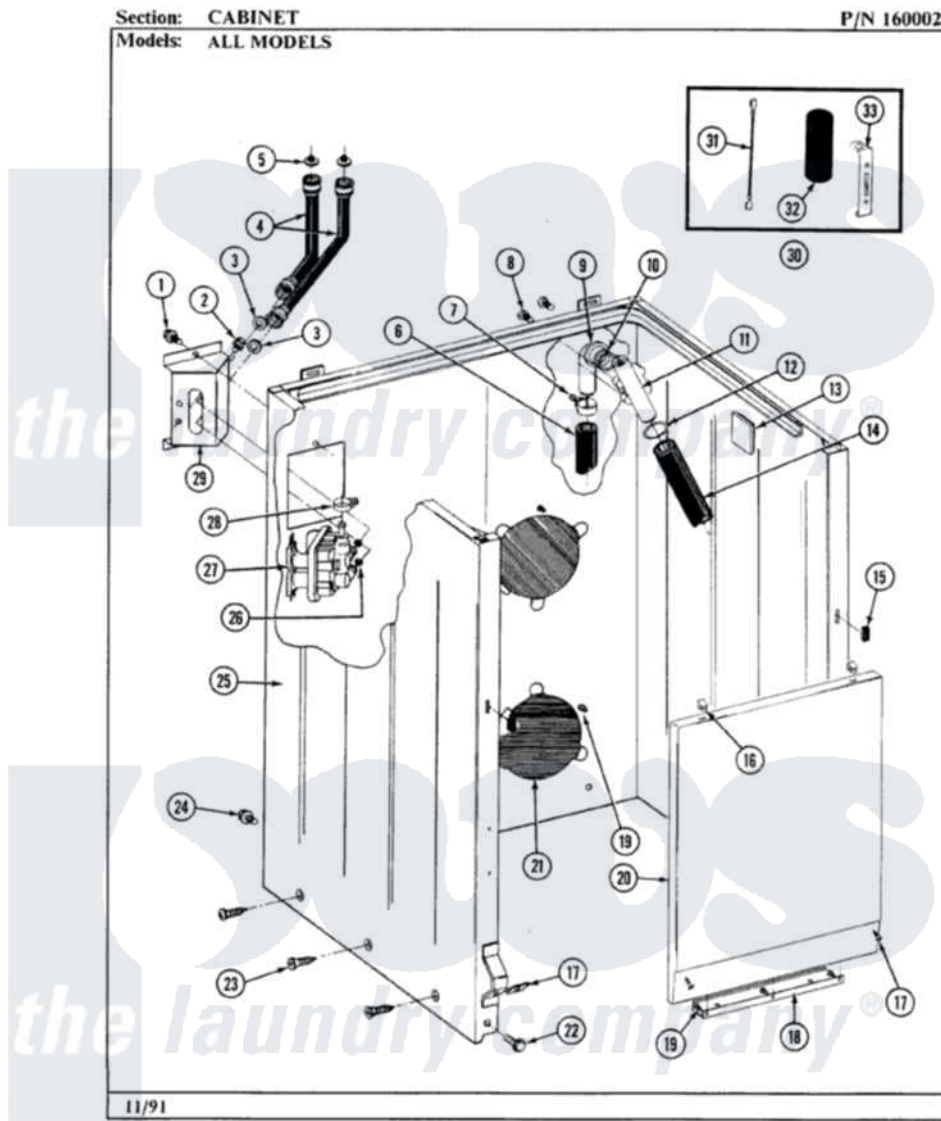

Maytag A390 02 - CABINET

16

Maytag [Residential Maytag A390 Washer Parts](#) Parts Diagram 02 - CABINET
Click on the part number to view part

Item	Original Part Number	Replaced By	Status	Part Description
1	212276	W10116760		Screw
2	Y313561			Screw---NA
3	Y013783			Washer, Inlet Hose
4	202860			Inlet Hose Assembly
5	200961	12001413		Strainer And Washer Kit
6	215279	22003410		Hose, Drain
7	200461	285655		Clamp, Hose
8	Y014874			Screw, Idler Arm And Sleeve
9	214764	208847		Elbow
10	214765			Gasket, Siphon Break
11	206638			Siphon Break
12	200461	285655		Clamp, Hose
13	215058			Pad, Cabinet Bumper
14	214767	22001448		Hose, Pump
15	214376	22002331		Spacer, Front Panel
16	212982	22001650		Fastener, Spring

17	204439		Screw And Fstner Assembly
18	213846		Guard, Belt
19	211294	90767	Screw, 8A X 3/8 HeX Washer Head Tapping
20	212998	Not Available	PANEL, FRONT (WHT)
21	211878	Not Available	PLATE, ACCESS
22	213122	27001200	Screw
23	213007		Xfor Cabinet See Cabinet, Back
24	213121	3400111	Screw, 12-14 X 5/8
25	203319	22203319	Cabinet
26	214337	96160	Screen
27	205613		Water Valve
28	201575		Clamp, Hose
29	214812	22002361	Bracket, Water Valve
30	206103		Capacitor Kit
31	203237		No.17 Wire With Terminal
32	Y200832		Capacitor
33	211149		Clip, Capacitor