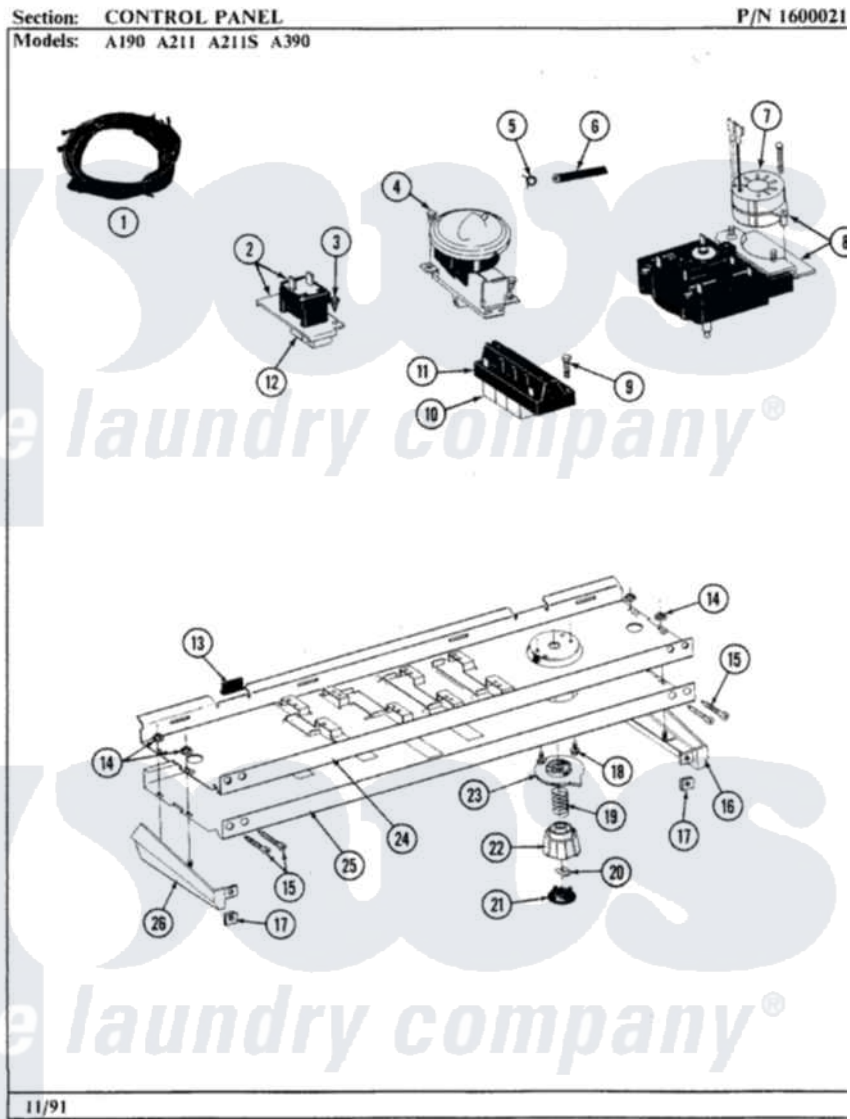

Maytag A390 04 - CONTROL PANEL

Maytag Residential Maytag A390 Washer Parts Parts Diagram 04 - CONTROL PANEL
 Click on the part number to view part

Item	Original Part Number	Replaced By	Status	Part Description
1	206239		Not Available	WIRE HARNESS
3	211168	W10139210		Screw, 8-18 X 5/16
4	206223	22206223		Switch- Wa
5	410296	596669		Clamp, Manifold
6	212942	22001619		Tube, Water Level Switch
7	205410		Not Available	TIMER MOTOR 120-60
"	205033	22205033		Motor- Tim
8	206686			Timer
9	213117	67006908		Screw, Ice Rack
10	215211			Button For Switch
11	206216			Water Temperature Switch
13	214897			Pad, Control Panel
14	214872			Palnut, End Cap Note: Nut, Lamp Holder
15	210932			Screw, No.8 X 9/16 Ctsk Note: Screw, Inlet Duct
16	214816			End Cap F/Control Panel-RH

17	214894		Fastener, End Cap
18	213966	3400014	Screw
19	211065		Spring, Index Wheel
20	211605		Bezel, Timer Dial
21	215164	Not Available	CAP FOR KNOB
22	215162		Timer Knob
23	215161	22001571	Bezel, Timer Dial
24	214818		Back Up Plate
25	206727	Not Available	CONTROL PANEL
26	214815		End Cap F/Control Panel-LH