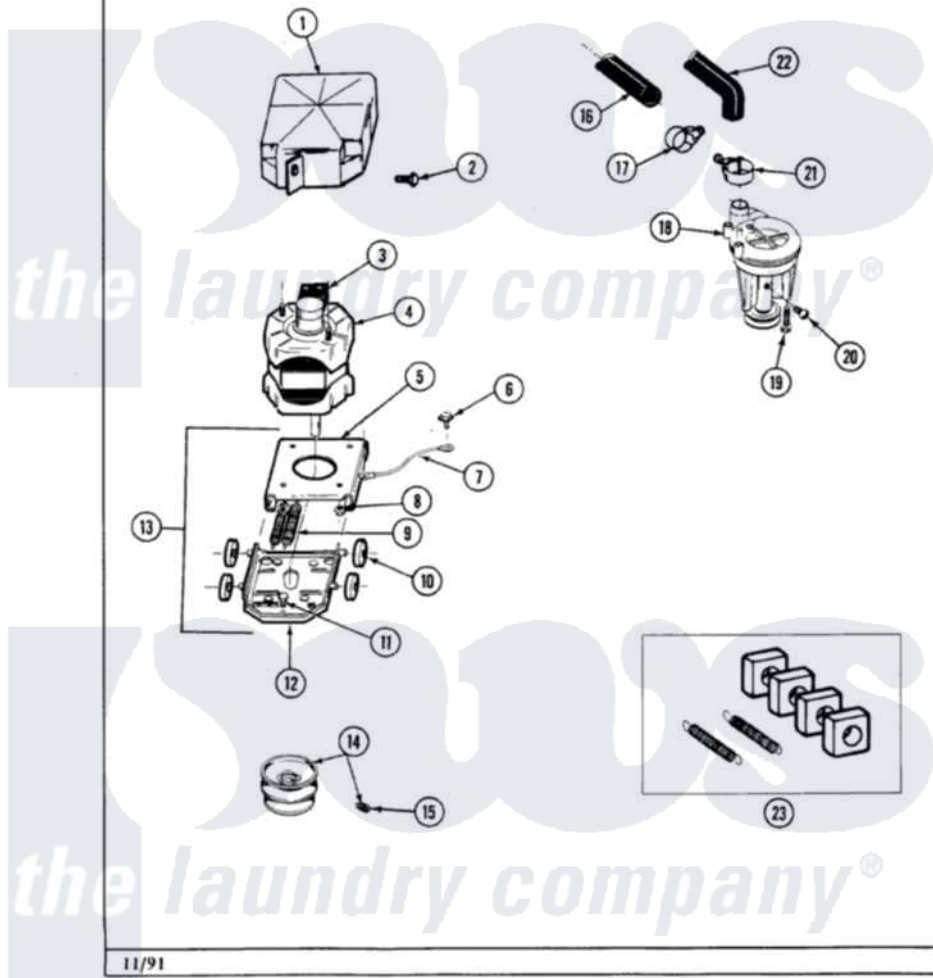

# Maytag A390 05 - MOTOR & PUMP ASSEMBLY

Section: MOTOR & PUMP ASSEMBLY

P/N 1600021

Models: ALL MODELS

11/91

28

Maytag [Residential Maytag A390 Washer Parts](#) Parts Diagram 05 - MOTOR & PUMP ASSEMBLY

[Click on the part number to view part](#)

Item	Original Part Number	Replaced By	Status	Part Description
1	<a href="#">215098</a>			Shield, Motor
2	213121	<a href="#">3400111</a>		Screw, 12-14 X 5/8
3	205134		Not Available	MOTOR EXTERNAL START SWITCH
"	<a href="#">205131</a>			Switch, Motor External Start
"	205132		Not Available	SWITCH, MOTOR EXTERNAL START No.201664-14,205463-4 & 201800-4
"	205133		Not Available	(PROD. IDNo. 2-1664-8 & 2-5463)
"	<a href="#">206504</a>			Motor External Start Switch
4	201805	<a href="#">12002351</a>		Motor-Drve
5	<a href="#">214956</a>			Motor Mount Assembly
6	210186	<a href="#">3370225</a>		Screw
7	<a href="#">901220</a>			Ground Wire
8	Y311426	<a href="#">3400029</a>		Nut, Adapter Plate
9	<a href="#">202718</a>			Springs, Tension
10	204998	<a href="#">205000</a>		Roller And Spring Kit 4+Spr

11	<a href="#">Y313561</a>		Screw---NA
12	<a href="#">205908</a>		Motor Mount Assembly
13	<a href="#">205999</a>		Motor Mount Assembly
14	200816	<a href="#">6-2008160</a>	Pulley- MO
15	<a href="#">Y053241</a>		Set Screw, Motor Pulley
16	214767	<a href="#">22001448</a>	Hose, Pump
17	200461	<a href="#">285655</a>	Clamp, Hose
18	202203	<a href="#">6-2022030</a>	Pump As Pa
19	<a href="#">211880</a>		Screw, HeX Head No.10 X 1/2 Inc
20	Y015408	<a href="#">22003235</a>	Screw, Bearing Insert
21	202574	<a href="#">3367052</a>	Clamp, Hose
22	<a href="#">213045</a>		Hose, Outer Tub Part Not Used
23	<a href="#">205000</a>		Roller And Spring Kit 4+Spr