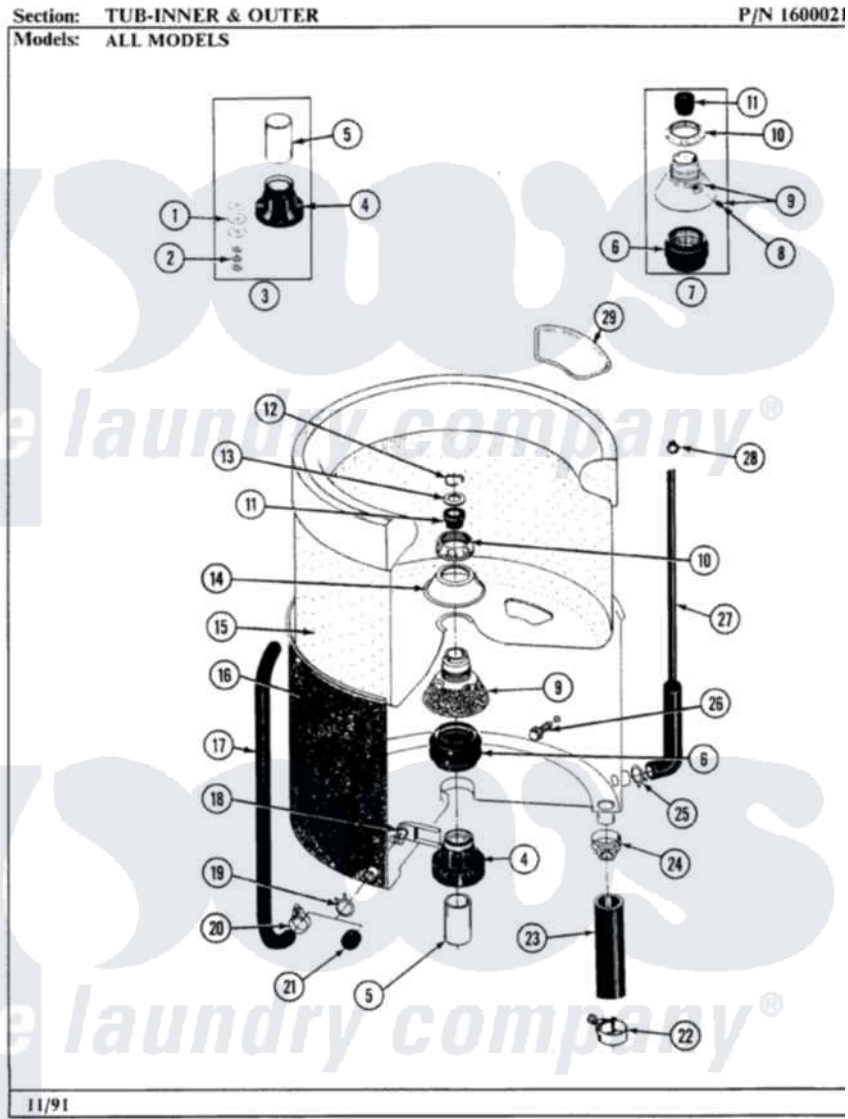

Maytag A390 09 - TUB-INNER & OUTER

20

Maytag Residential Maytag A390 Washer Parts Parts Diagram 09 - TUB-INNER & OUTER
 Click on the part number to view part

Item	Original Part Number	Replaced By	Status	Part Description
1	211100			Washer, Outer Tub
2	Y054867			Washer, Lock
3	204013	6-2040130		Tub Bearin
4	200824	6-2040130		Tub Bearin
5	211130			Bearing Liner, Tub Bearing
6	201537	6-2095720		Mounting S
7	204012	6-2095720		Mounting S
8	211618	22001423		Set Screw, Mounting Stem
9	202521	6-2095720		Mounting S
10	211047	6-2110472		Nut- Clamp
11	Y0A4298	6-0A57420		Seal- Agitator
12	Y015667			Retaining Ring
13	Y015666			Washer, Retaining -
14	211210			Washer, Clamping Nut
15	207831		Not Available	TUB, INNER (W/PLUG)
16	205484			Tub, Outer Part Not Used

17	214433		Tube, Inlet Part Not Used
18	214434		Spout, Deflector
19	214739	596669	Clamp, Manifold
20	205161	489503	Clamp
21	214725		Cap For Spout-Outer Tub
22	200461	285655	Clamp, Hose
23	213045		Hose, Outer Tub Part Not Used
24	200900	616099	Clamp
25	211641		Clamp, 1-1/16"
26	200744	W10175939	Bolt
"	205254	W10175938	Bolt
27	212942	22001619	Tube, Water Level Switch
28	410296	596669	Clamp, Manifold
29	215980		Plug, Filter Hole