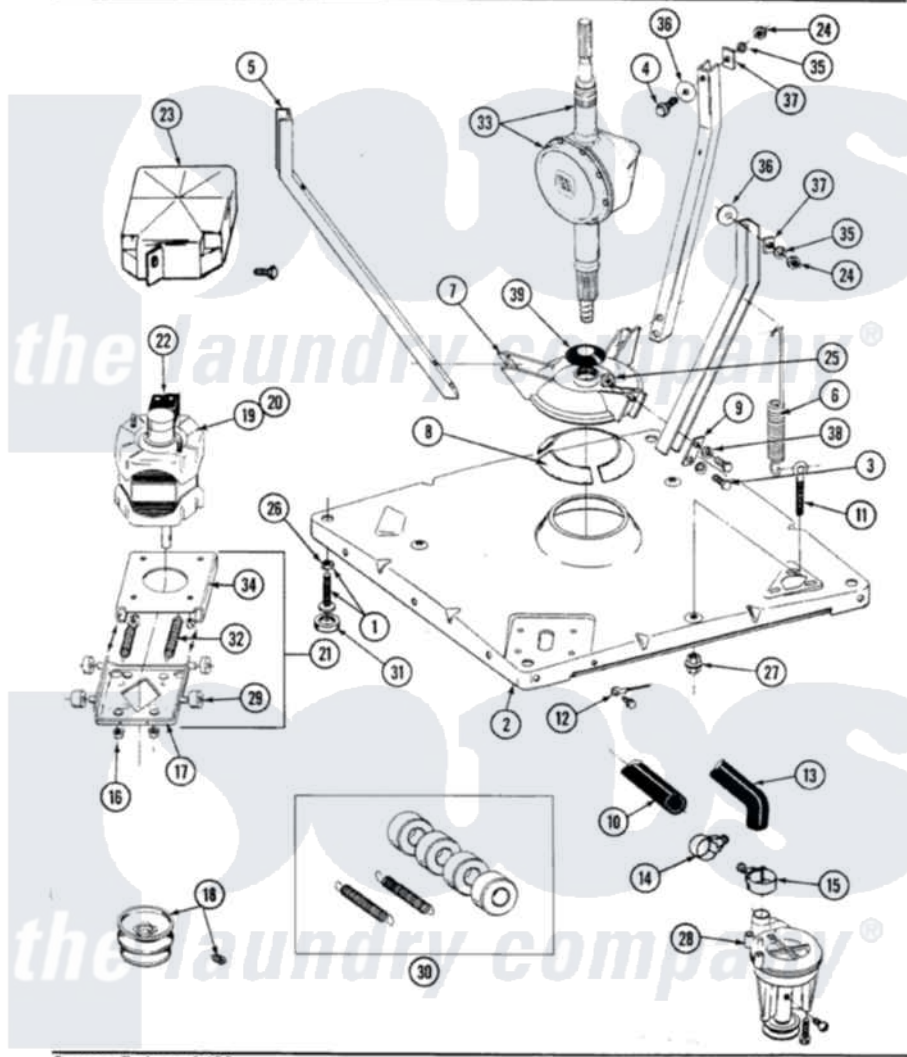

Maytag A3910 01 - BASE, PUMP, MOTOR & COMPONENTS

SECTION: BASE, PUMP, MOTOR & COMPONENTS
 MODEL: ALL MODELS

Issue Date: 6/90

40

Maytag [Residential Maytag A3910 Washer Parts](#) Parts Diagram 01 - BASE, PUMP, MOTOR & COMPONENTS
 Click on the part number to view part

Item	Original Part Number	Replaced By	Status	Part Description
1	Y302699	22003428		Leg, Adjustable
2	203274			Base With Damper Pads
3	Y015627			Screw- Hex
4	205254	W10175938		Bolt
"	200744	W10175939		Bolt
5	213100		Not Available	PART NOT USED
6	213054			Centering Spring - 3 Used
7	203725			Damper W/Bolt And Clip
8	203956			Damper Pad Kit
9	213073			Washer, Double Brace
10	214767	22001448		Hose, Pump
11	213120	216416		Bolt, Eye/Centering Spring
12	210186	3370225		Screw
"	204807			Ground Wire, Supp. Plte To Top Cover
13	Y212989			Hose, Outer Tub To Pump
14	200461	285655		Clamp, Hose