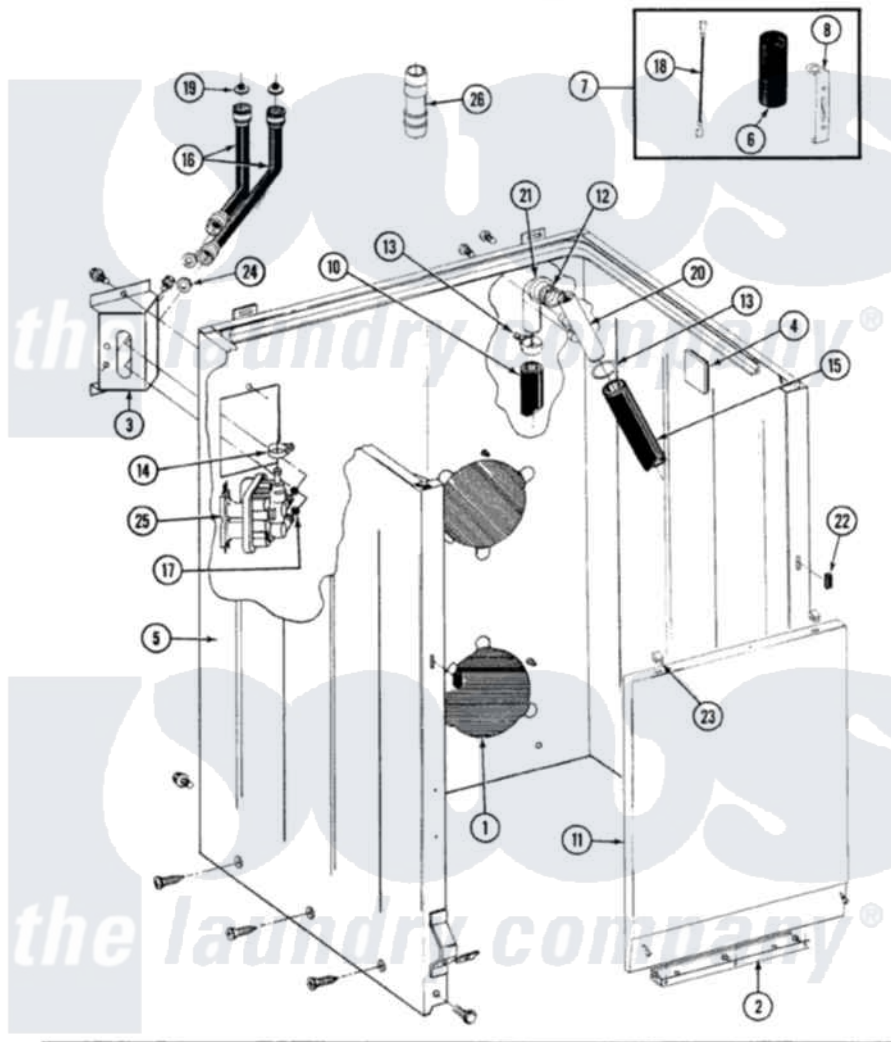

Maytag A3910 02 - CABINET, WATER VALVE, HOSES & FRNT PANEL

SECTION: CABINET, WATER VALVE, HOSES & FRONT PANEL

MODEL: ALL MODELS

Issue Date: 6/90

32

Maytag Residential Maytag A3910 Washer Parts Parts Diagram 02 - CABINET, WATER VALVE, HOSES & FRNT PANEL

Click on the part number to view part

| Item | Original Part Number | Replaced By | Status | Part Description |
|------|-------------------------|---------------------------|---------------|---|
| 1 | 211294 | 90767 | | Screw, 8A X 3/8 HeX Washer Head Tapping |
| " | 211878 | | Not Available | PLATE, ACCESS |
| 2 | 211294 | 90767 | | Screw, 8A X 3/8 HeX Washer Head Tapping |
| " | 213846 | | | Guard, Belt |
| 3 | 214812 | 22002361 | | Bracket, Water Valve |
| " | 212276 | W10116760 | | Screw |
| 4 | 215058 | | | Pad, Cabinet Bumper |
| 5 | 203319 | 22203319 | | Cabinet |
| " | 204439 | | | Screw And Fstner Assembly |
| " | 213122 | 27001200 | | Screw |
| " | 213121 | 3400111 | | Screw, 12-14 X 5/8 |
| " | 213007 | | | Xfor Cabinet See Cabinet, Back |
| 6 | Y200832 | | | Capacitor |
| 7 | 206103 | | | Capacitor Kit |