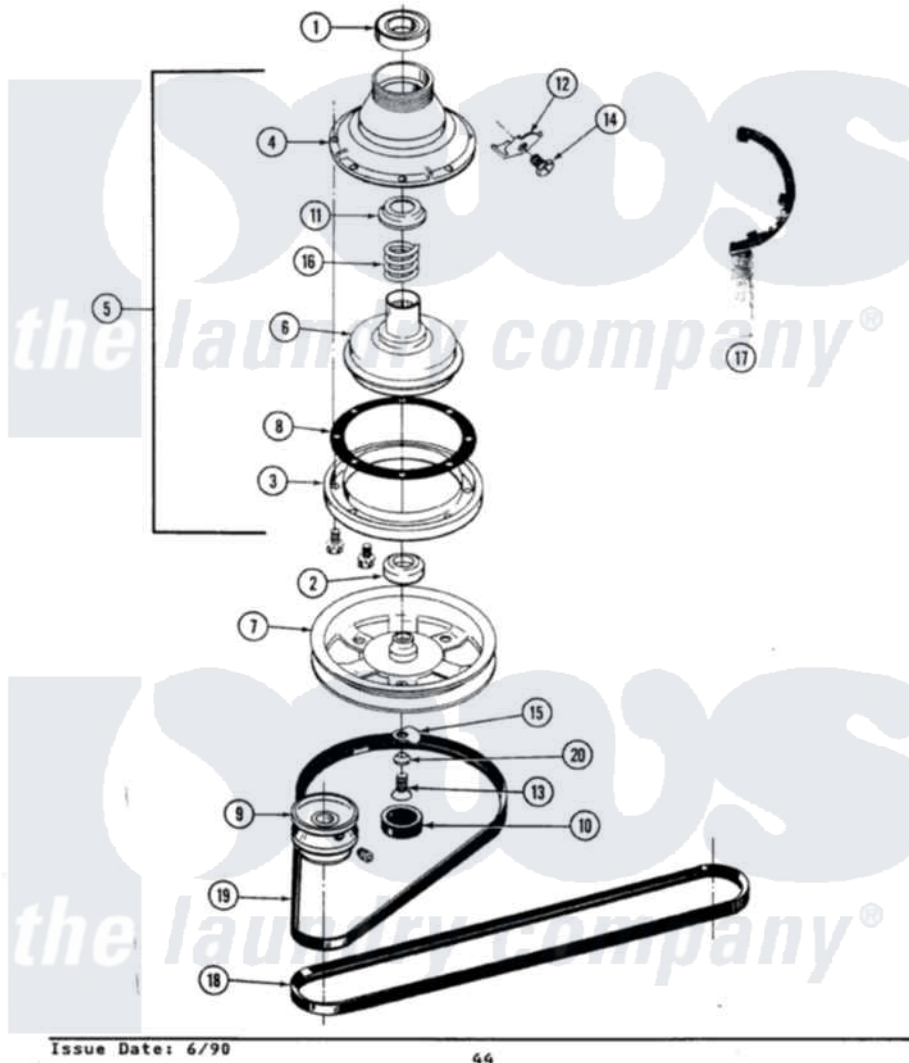

Maytag A3910 03 - CLUTCH, BRAKE & BELTS

SECTION: CLUTCH, BRAKE & BELTS
 MODEL: ALL MODELS

Maytag Residential Maytag A3910 Washer Parts Parts Diagram 03 - CLUTCH, BRAKE & BELTS
 Click on the part number to view part

Item	Original Part Number	Replaced By	Status	Part Description
1	Y200720	22003441		Bearing, Rear
2	200835			Bearing, Brake Rotor
3	211043	6-2011900		Brake Asse
"	211000			SCREW, BRAKE DRUM (HEX HEAD)
4	211045	6-2011900		Brake Asse
5	201190	6-2011900		Brake Asse
6	201126	6-2011900		Brake Asse
7	211059	6-2301530		Pulley
8	211042	6-2011900		Brake Asse
9	Y053241			Set Screw, Motor Pulley
"	200816	6-2008160		Pulley- MO
10	211038		Not Available	CAP, OIL RETAINER
11	211039	6-2011900		Brake Asse
12	213325			Clip, Retaining
13	211375	681582		Screw
14	213326			Bolt, Sems Retaining Clip

15	211089		Lug, Stop Pulley
16	211041	6-2011900	Brake Asse
17	Y038315	038315	Tool
18	211124		Part Not Used
19	211125		V Belt, Drive Pulley
20	211090	22003555	Washer, Stop Lug