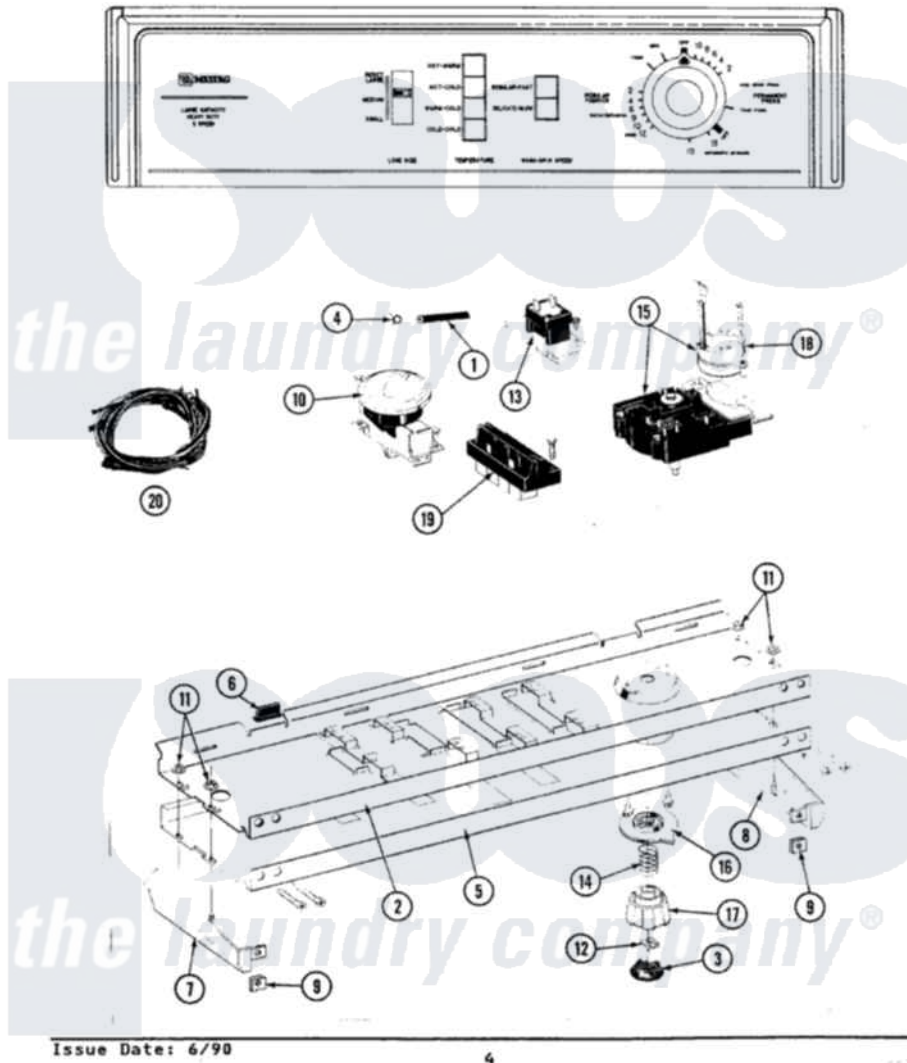

Maytag A3910 04 - CONTROL PANEL

SECTION: CONTROL PANEL

MODEL: A3910

Issue Date: 6/90

4

Maytag [Residential Maytag A3910 Washer Parts](#) Parts Diagram 04 - CONTROL PANEL

[Click on the part number to view part](#)

Item	Original Part Number	Replaced By	Status	Part Description
1	212942	22001619		Tube, Water Level Switch
2	214809			Back Up Plate
"	210932			Screw, No.8 X 9/16 Ctsk Note: Screw, Inlet Duct
3	215821		Not Available	CAP, KNOB
4	410296	596669		Clamp, Manifold
5	207607		Not Available	CONTROL PANEL
"	210932			Screw, No.8 X 9/16 Ctsk Note: Screw, Inlet Duct
6	214897			Pad, Control Panel
7	207215		Not Available	END CAP LH
8	207216		Not Available	END CAP RH
9	214894			Fastener, End Cap
10	211168	W10139210		Screw, 8-18 X 5/16
"	207362		Not Available	INFINITE LEVEL PRESSURE SWITCH
11	214872			Palnut, End Cap Note: Nut, Lamp Holder

12	211605		Bezel, Timer Dial
13	213117	67006908	Screw, Ice Rack
"	207370		Speed Control Switch - 2 Butto
14	211065		Spring, Index Wheel
15	207373		Timer
"	213966	3400014	Screw
16	215827	Not Available	TIMER DIAL SKIRT
17	215828		Knob, Timer
18	205033	22205033	Motor- Tim
19	213117	67006908	Screw, Ice Rack
"	207367	Not Available	TEMP CONTROL SWITCH - 4 BUTTON
20	207381	Not Available	WIRE HARNESS