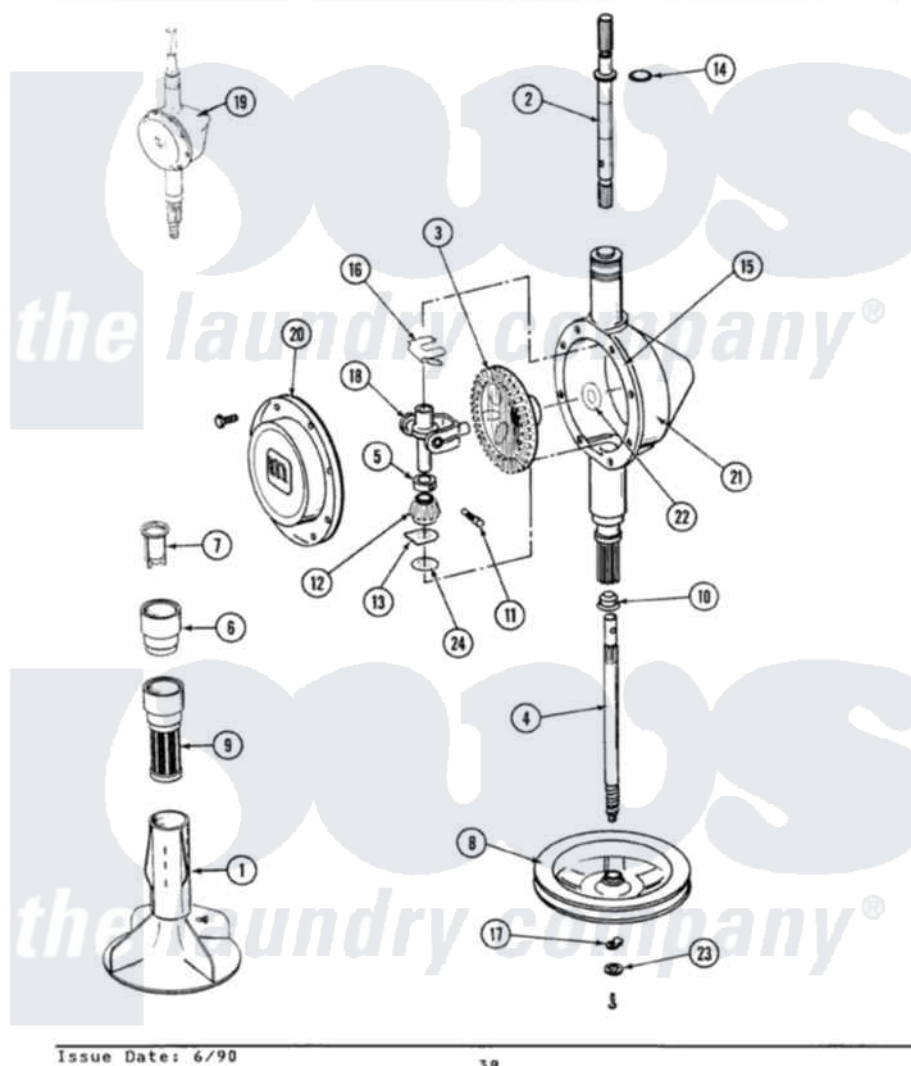

Maytag A3910 05 - ORBITAL TRANSMISSION

SECTION: ORBITAL TRANSMISSION
MODEL: ALL MODELS

Issue Date: 6/90

38

Maytag [Residential Maytag A3910 Washer Parts](#) Parts Diagram 05 - ORBITAL TRANSMISSION
Click on the part number to view part

Item	Original Part Number	Replaced By	Status	Part Description
1	206478		Not Available	SCREW & WASHER FOR AGITATOR
"	207538			Agitator W/Lock Screw
2	207153	6-2097820		Kit- Shaft
3	206713	6-2067130		Gear- Beve
4	215411	12001451		Ctr Shaft W/Collar Andkeeper-Sha
5	215415		Not Available	COLLAR, LOWER
6	215721			Dispensing Cap
7	215733			Dispensing Cup
8	211059	6-2301530		Pulley
9	Y207427			Lint Filter Shallow
10	206602	207843		Lip Seal Repair Kit
11	Y206629			Pin, Collar
12	215401	W10221114		Pinion
13	215395			Plate, Clutch
14	210690			Seal, Rubber

15	Y058700	675652	Adhesive
16	215581		Spring, Agitator Shaft
17	211375	681582	Screw
"	211089		Lug, Stop Pulley
18	206685	6-2066850	Yoke
19	206708	6-2097790	Transmison
20	206628		Cover, Transmission
"	215417	Not Available	SCREW, TRANSMISSION COVER
21	206625	6-2097790	Transmison
22	215394		Washer, Bevel Gear
23	211090	22003555	Washer, Stop Lug
24	211483	6-2114830	Washer- SP